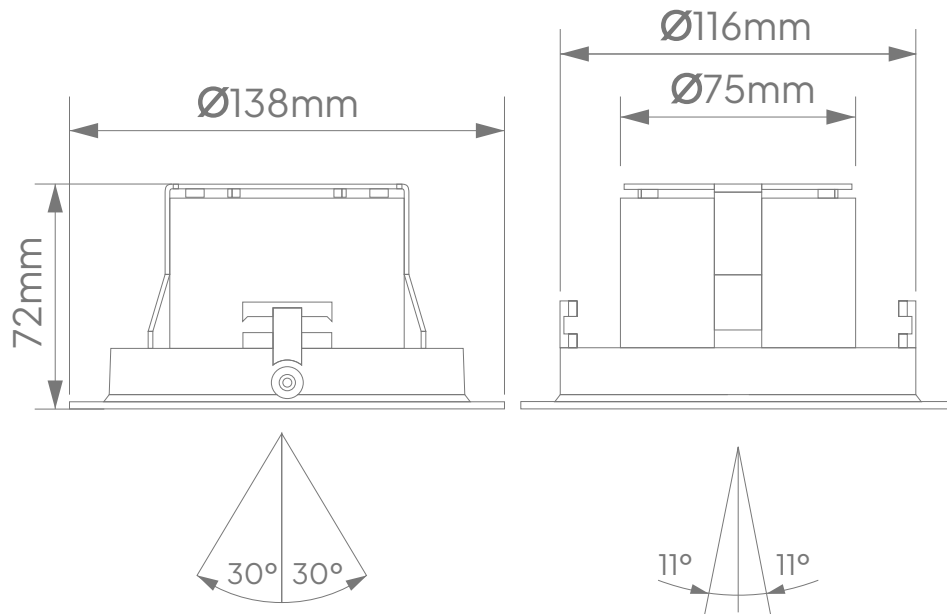

Dimensions:

*E & O.E (Errors And Omissions Excepted)

*Due to the rapid development in LED technology the performance values, power consumption and lumen output levels stated above are subject to change without prior notice.

*All lumen outputs stated above are based a nominal output that included a 10% light loss, this can vary depending on the optic used.