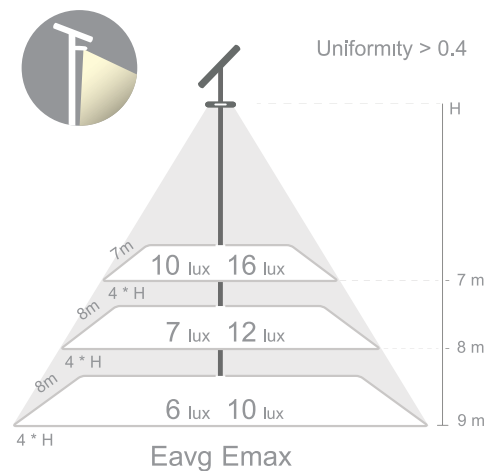

Lighting Performance:

*E & O.E (Errors And Omissions Excepted)

*Due to the rapid development in LED technology the performance values, power consumption and lumen output levels stated above are subject to change without prior notice.

*All lumen outputs stated above are based a nominal output that included a 10% light loss, this can vary depending on the optic used.