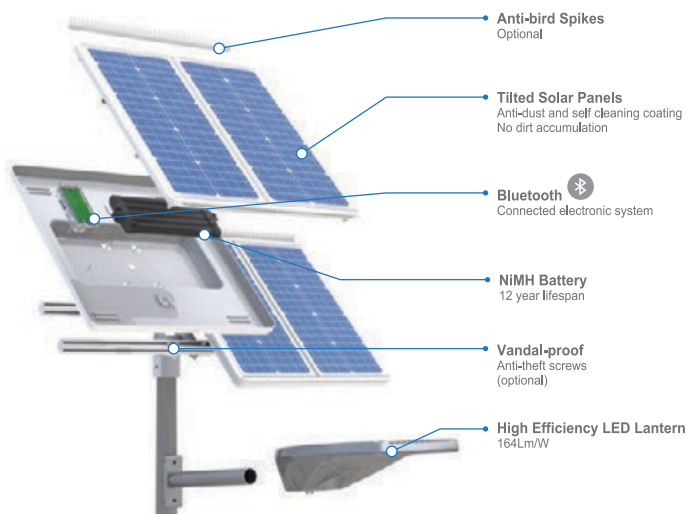

Exploded View: