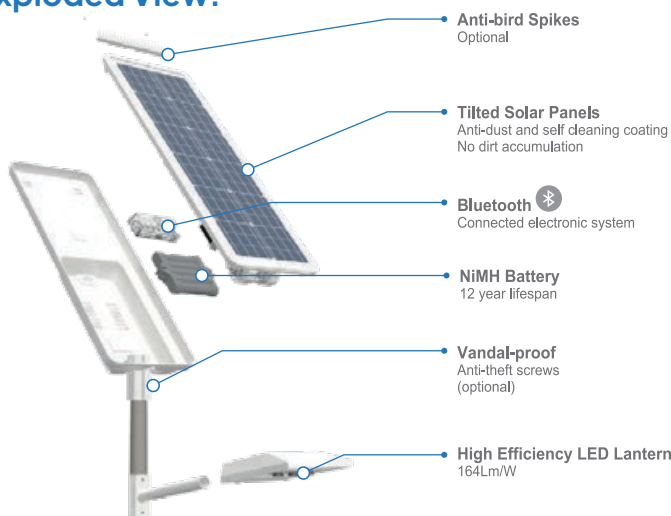

Exploded View: