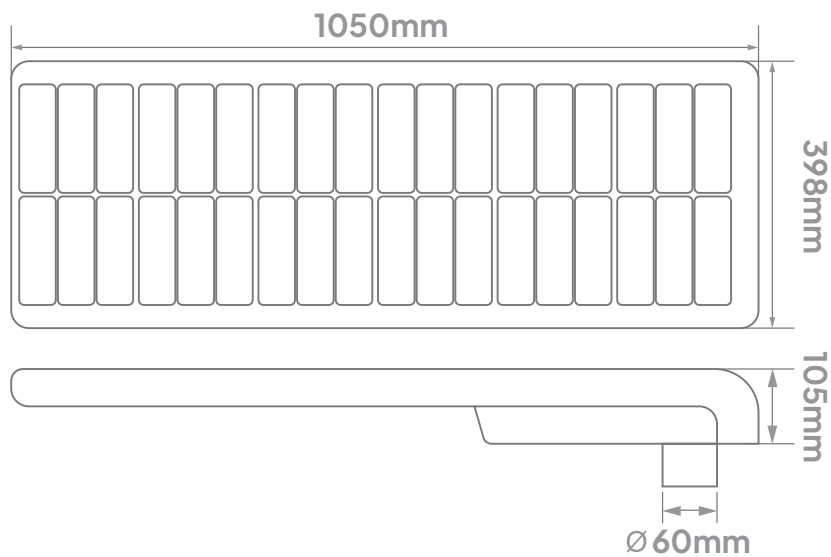

Dimensions:

*E & O.E (Errors And Omissions Excepted)

*Due to the rapid development in LED technology the performance values, power consumption and lumen output levels stated above are subject to change without prior notice.

*All lumen outputs stated above are based a nominal output that included a 10% light loss, this can vary depending on the optic used.