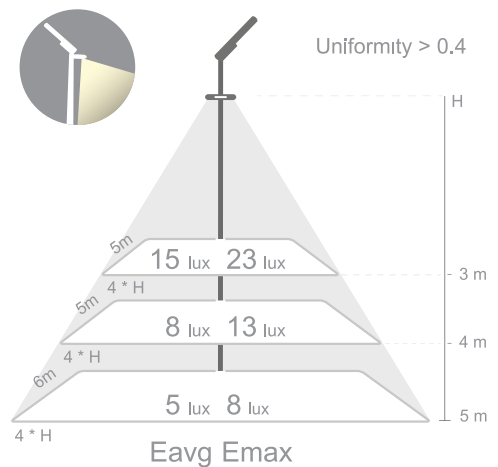

Lighting Performance:

*E & O.E (Errors And Omissions Excepted)

*Due to the rapid development in LED technology the performance values, power consumption and lumen output levels stated above are subject to change without prior notice.

*All lumen outputs stated above are based a nominal output that included a 10% light loss, this can vary depending on the optic used.