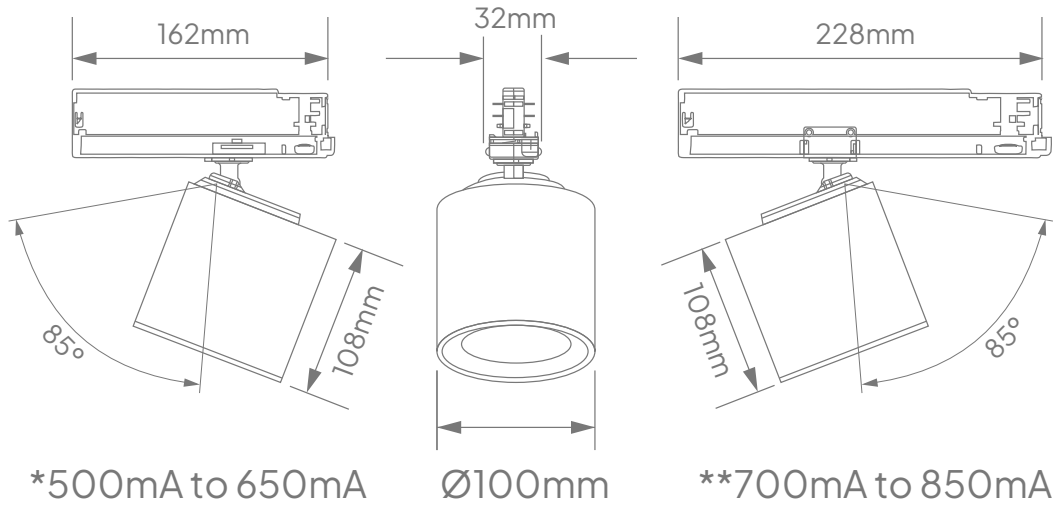

RUBICON
LIGHTING

CAFETERIA

Features:

- Efficacy Of Up To 111lm/W*
- New Gen-6 COB
- Passive Cooling
- Tilt And Rotate Action
- Supplied With Protective Glass
- Minimum Lumen Maintenance: 50 000h (L80B10)

Power Supply:	220 - 240V AC 50 - 60Hz				
Operating Temperature Range: (Ta - Ambient)	- 20°C to 35°C				
Colour Rendering Index:	CRI 80+				
Colour Consistency:	3-Step MacAdam				
Colour Temperature: (Kelvin / CCT)	<input type="radio"/> 2700K <input type="radio"/> 3500K <input type="radio"/> 5000K <input type="radio"/> 3000K <input type="radio"/> 4000K				
Beam Angle:	15° _ 20° _ 30° _ 50°				
Installation Type:	3-PhaseTrack				
Ingress Protection:	IP20				
Luminaire Colour:	<input type="radio"/> White <input type="radio"/> Black <input type="radio"/> Silver				
Material:	Housing - Powder coated die-cast aluminium				
	Dimensions	Wattage (System)	CRI	Kelvin	Luminous Flux (Effective)
	Ø100mm x 162mm	21W	80+	3000K	2950Lm*
	Ø100mm x 228mm	27W	80+	4000K	3700Lm*
	Ø100mm x 228mm	33W	80+	5000K	4375Lm*
	Ø100mm x 162mm	21W	80+	3000K	2400Lm*
	Ø100mm x 228mm	27W	80+	3500K	2975Lm*
	Ø100mm x 228mm	33W	80+	4000K	3675Lm*

*All lumen outputs stated above are based a nominal output that included a 10% light loss, this can vary depending on the optic used.

Dimensions:

*E & O.E (Errors And Omissions Excepted)

*Due to the rapid development in LED technology the performance values, power consumption and lumen output levels stated above are subject to change without prior notice.