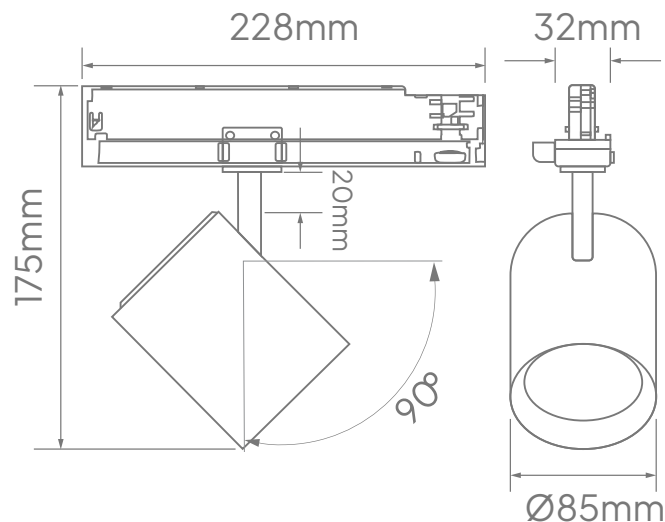

RUBICON
LIGHTING

BINGO

Features:

- Efficacy Of Up To 83lm/W*
- Tilt And Rotate Action
- Passive Cooling
- Supplied With Protective Glass
- Minimum Lumen Maintenance: 50 000h (L80B10)

Power Supply:	220 - 240V AC 50 - 60Hz				
Operating Temperature Range: (Ta - Ambient)	-20°C to 35°C				
Dimming:	Dali (On Request)				
Colour Rendering Index:	CRI 83+ _ CRI 92+ _ CRI 97+				
Colour Consistency:	2-Step MacAdam				
Colour Temperature: (Kelvin / CCT)	<input checked="" type="radio"/> 3000K <input type="radio"/> 4000K				
Beam Angle:	15° _ 20° _ 30° _ 50°				
Installation Type:	3-Phase Track				
Ingress Protection:	IP20				
Luminaire Colour:	<input type="radio"/> White <input checked="" type="radio"/> Black <input type="radio"/> Silver				
Material:	Housing - Powder coated die-cast aluminium				
	Dimensions	Wattage (System)	CRI	Kelvin	Luminous Flux (Effective)
	228mm x 175mm x 85mm	27W	97+	3500K	2250Lm*
	228mm x 175mm x 85mm	34W	97+	4000K	2625Lm*

Dimensions:

*E & O.E (Errors And Omissions Excepted)

*Due to the rapid development in LED technology the performance values, power consumption and lumen output levels stated above are subject to change without prior notice.