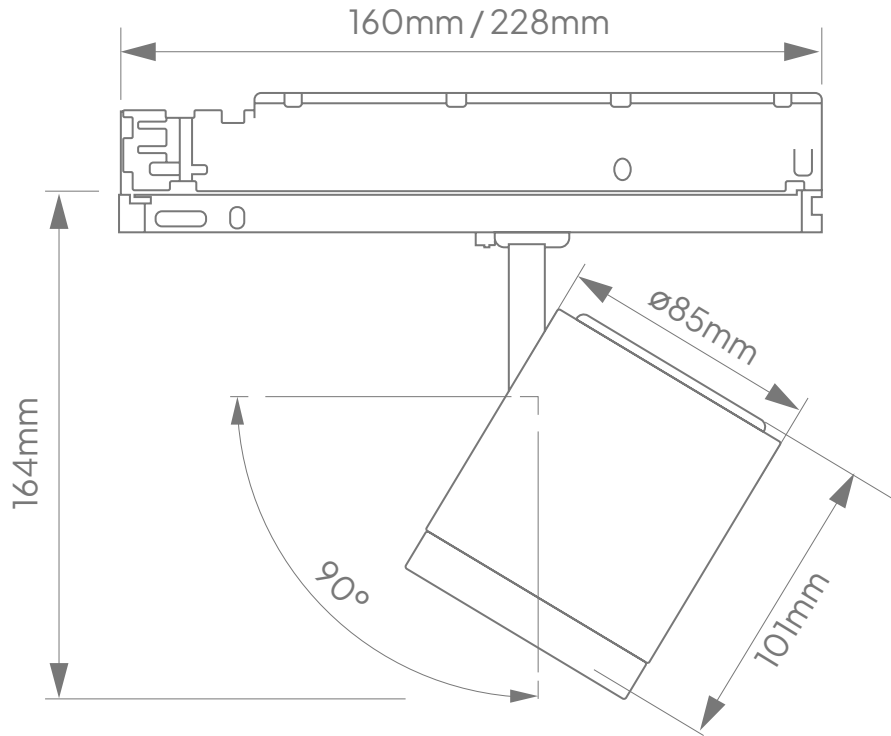

RUBICON
LIGHTING

ART

Features:

- New Gen-6 COB
- Ultra Slim Driver
- Compatible With All 3-Circuit Tracks
- Balanced For Suspension
- Minimum Lumen Maintenance: 50 000h (L80B10)

Power Supply:	220 - 240V AC 50 - 60Hz				
Operating Temperature Range: (Ta - Ambient)	-20°C to 35°C				
Dimming:	Dali (On Request)				
Colour Rendering Index:	CRI 80+ _ CRI 90+				
Colour Consistency:	2-Step MacAdam				
Colour Temperature: (Kelvin / CCT)	<input type="radio"/> 2700K <input type="radio"/> 3500K <input type="radio"/> 5000K <input type="radio"/> 3000K <input type="radio"/> 4000K				
Beam Angle:	15° _ 20° _ 30° _ 50°				
Installation Types:	3-Phase Track				
Ingress Protection:	IP20				
Luminaire Colour:	<input type="radio"/> White <input checked="" type="radio"/> Black <input type="radio"/> Silver				
Material:	Body - Powder coated die-cast aluminium				
	Dimensions	Wattage (System)	CRI	Kelvin	Luminous Flux (Effective)
	160mm x 164mm x 85mm	25W	80+	3000K	3350Lm*
	160mm x 164mm x 85mm	25W	80+	4000K	2950Lm*
	228mm x 164mm x 85mm	33W	80+	3000K	4175Lm*
	228mm x 164mm x 85mm	33W	80+	4000K	3780Lm*

*All lumen outputs stated above are based a nominal output that included a 10% light loss, this can vary depending on the optic used.

Dimensions:

*E & O.E (Errors And Omissions Excepted)

*Due to the rapid development in LED technology the performance values, power consumption and lumen output levels stated above are subject to change without prior notice.