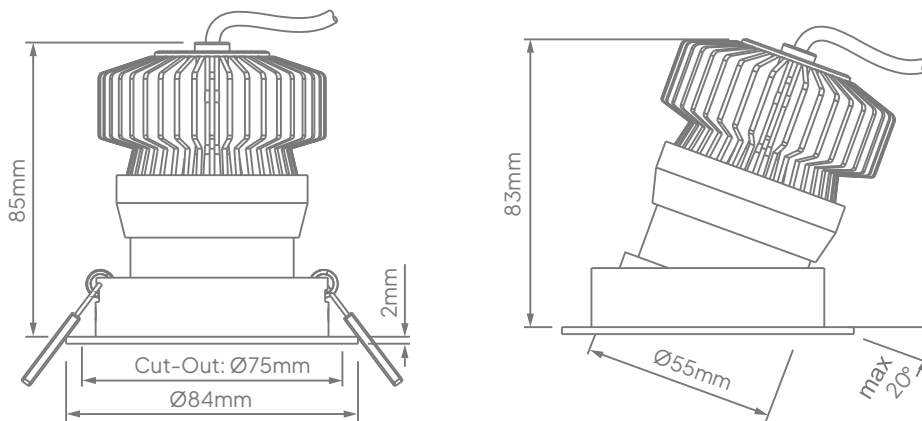

RUBICON
LIGHTING

**ARIEL
PINHOLE**

Features:

- Efficacy Of Up To 30lm/W*
- 20°Adjustable Trim
- Emergency Kit Available (On Request)
- High Reflectance Aluminium Reflector
- Minimum Lumen Maintenance: 50 000h (L80B10)

Power Supply:	220 - 240V AC 50 - 60Hz				
Operating Temperature Range: (Ta - Ambient)	-20°C to 35°C				
Dimming:	Dali_1-10V (On Request)				
Colour Rendering Index:	CRI 80+ _ CRI 90+				
Colour Consistency:	2-3 Step MacAdam				
Colour Temperature: (Kelvin / CCT)	<input checked="" type="radio"/> 3000K <input type="radio"/> 4000K				
Beam Angle:	20° _ 30°				
Installation Types:	Recessed, Ceiling Mounted Luminaire				
Ingress Protection:	IP43				
Luminaire Colour:	<input type="radio"/> White <input checked="" type="radio"/> Black				
Material:	Powder coated die-cast aluminium trim Extruded aluminium heat-sink				
	Dimensions	Wattage (System)	CRI	Kelvin	Luminous Flux (Effective)
	Ø84mm x 85mm (Ø75mm Cut-Out)	10.5W	90+	3000K	315Lm*

Dimensions:

*E & O.E (Errors And Omissions Excepted)

*Due to the rapid development in LED technology the performance values, power consumption and lumen output levels stated above are subject to change without prior notice.