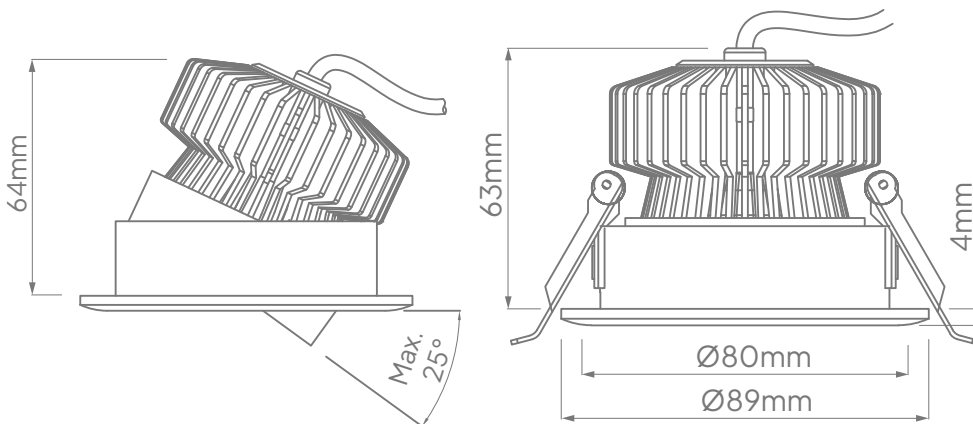

RUBICON
LIGHTING

ARIEL

Features:

- Efficacy Of Up To 78lm/W*
- UV- Stabilized lens
- Emergency Backup Option Available (On Request)
- 25° Adjustable Tilt
- Minimum Lumen Maintenance: 50 000h (L80B10)

Power Supply:	220 - 240V AC 50 - 60Hz				
Operating Temperature Range: (Ta - Ambient)	-20°C to 35°C				
Dimmable:	Yes				
Colour Rendering Index:	CRI 80+				
Colour Consistency:	2-Step MacAdam				
Colour Temperature: (Kelvin / CCT)	<input checked="" type="radio"/> 3000K <input type="radio"/> 4000K				
Beam Angle:	22° x 24° _ 36° x 38° _ 60°				
Installation Types:	Recessed, Ceiling Mounted Luminaire				
Ingress Protection:	IP43				
Luminaire Colour:	<input type="radio"/> White <input checked="" type="radio"/> Black				
Material:	Housing - Powder coated aluminium				
	Dimensions	Wattage (System)	CRI	Kelvin	Luminous Flux (Effective)
	Ø89mm x 63mm (Ø80mm Cutout)	12W	80+	3000K	900Lm*
	Ø89mm x 63mm (Ø80mm Cutout)	12W	80+	4000K	938Lm*

Dimensions:

*E & O.E (Errors And Omissions Excepted)

*Due to the rapid development in LED technology the performance values, power consumption and lumen output levels stated above are subject to change without prior notice.