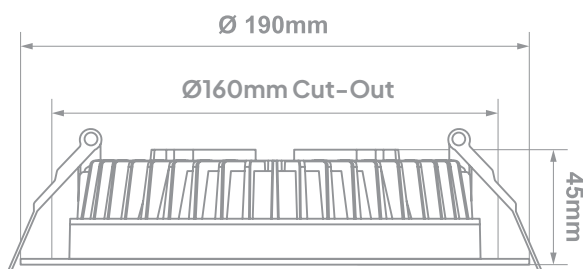

Power Supply:	220 - 240V AC 50 - 60Hz				
Operating Temperature Range: (Ta - Ambient)	-20°C to 35°C				
Dimming:	Dali_1-10V (On Request)				
Colour Rendering Index:	CRI 80+ _ CRI 90+				
Colour Consistency:	3-Step MacAdam				
Colour Temperature: (Kelvin / CCT)	 2700K 4000K 5700K 3000K 5000K 6500K				
Beam Angle:	120°				
Installation Type:	Recessed				
Ingress Protection:	IP40				
Luminaire Colour:	<input type="radio"/> White				
Material:	Housing - Powder Coated Aluminium Diffuser - High Transmission Polycarbonate				
	Dimensions	Wattage (System)	CRI	Kelvin	Luminous Flux (Effective)
	Ø110mm x 45mm (Ø90mm Cutout)	10W	80+	4000K	1200Lm*
	Ø140mm x 45mm (Ø110mm Cutout)	15W	80+	4000K	1800Lm*
	Ø190mm x 45mm (Ø160mm Cutout)	20W	80+	4000K	2400Lm*
	Ø228mm x 45mm (Ø195mm Cutout)	30W	80+	4000K	3600Lm*
	Ø228mm x 45mm (Ø195mm Cutout)	36W	80+	4000K	4320Lm*

*All lumen outputs stated above are based a nominal output that included a 10% light loss, this can vary depending on the optic used.

Dimensions:

Aegeon RD 100 - 10W

Aegeon RD 130 - 15W

Aegeon RD 170 - 20W