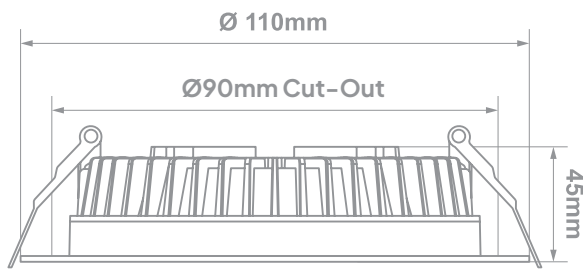

Power Supply:	220 - 240V AC 50 - 60Hz				
Operating Temperature Range: (Ta - Ambient)	-20°C to 35°C				
Dimming:	Dali_1-10V (On Request)				
Colour Rendering Index:	CRI 80+ _ CRI 90+				
Colour Consistency:	3-Step MacAdam				
Colour Temperature: (Kelvin / CCT)	 2700K 4000K 5700K 3000K 5000K 6500K				
Beam Angle:	120°				
Installation Type:	Recessed				
Ingress Protection:	IP40				
Luminaire Colour:	<input type="radio"/> White				
Material:	Housing - Powder Coated Aluminium Diffuser - High Transmission Polycarbonate				
	Dimensions	Wattage (System)	CRI	Kelvin	Luminous Flux (Effective)
	Ø110mm x 45mm (Ø90mm Cutout)	10W	80+	4000K	1200Lm*
	Ø140mm x 45mm (Ø110mm Cutout)	15W	80+	4000K	1800Lm*
	Ø190mm x 45mm (Ø160mm Cutout)	20W	80+	4000K	2400Lm*
	Ø228mm x 45mm (Ø195mm Cutout)	30W	80+	4000K	3600Lm*
	Ø228mm x 45mm (Ø195mm Cutout)	36W	80+	4000K	4320Lm*

*All lumen outputs stated above are based a nominal output that included a 10% light loss, this can vary depending on the optic used.

Dimensions:

Aegeon RD 100 - 10W

Aegeon RD 130 - 15W

Aegeon RD 170 - 20W