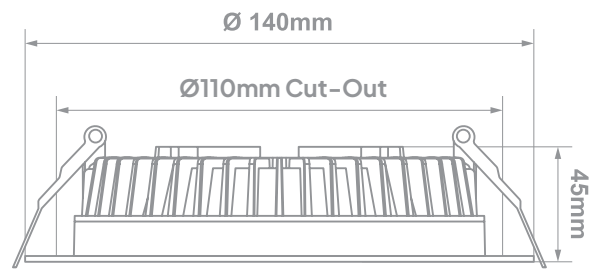

Power Supply:	220 - 240V AC 50 - 60Hz				
Operating Temperature Range: (Ta - Ambient)	-20°C to 35°C				
Dimming:	Dali_1-10V (On Request)				
Colour Rendering Index:	CRI 80+ _ CRI 90+				
Colour Consistency:	3-Step MacAdam				
Colour Temperature: (Kelvin / CCT)	 2700K 4000K 5700K 3000K 5000K 6500K				
Beam Angle:	120°				
Installation Type:	Recessed				
Ingress Protection:	IP40				
Luminaire Colour:	<input type="radio"/> White				
Material:	Housing - Powder Coated Aluminium Diffuser - High Transmission Polycarbonate				
	Dimensions	Wattage (System)	CRI	Kelvin	Luminous Flux (Effective)
	Ø110mm x 45mm (Ø90mm Cutout)	10W	80+	4000K	1200Lm*
	Ø140mm x 45mm (Ø110mm Cutout)	15W	80+	4000K	1800Lm*
	Ø190mm x 45mm (Ø160mm Cutout)	20W	80+	4000K	2400Lm*
	Ø228mm x 45mm (Ø195mm Cutout)	30W	80+	4000K	3600Lm*
	Ø228mm x 45mm (Ø195mm Cutout)	36W	80+	4000K	4320Lm*

*All lumen outputs stated above are based a nominal output that included a 10% light loss, this can vary depending on the optic used.

Dimensions:

Aegeon RD 100 - 10W

Aegeon RD 130 - 15W

Aegeon RD 170 - 20W