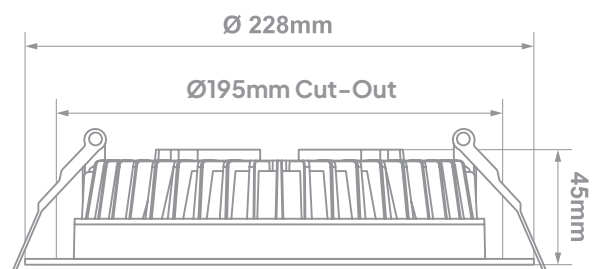

Power Supply:	220 - 240V AC 50 - 60Hz				
Operating Temperature Range: (Ta - Ambient)	-20°C to 35°C				
Dimming:	Dali_1-10V (On Request)				
Colour Rendering Index:	CRI 80+ _ CRI 90+				
Colour Consistency:	3-Step MacAdam				
Colour Temperature: (Kelvin / CCT)	 2700K 4000K 5700K 3000K 5000K 6500K				
Beam Angle:	120°				
Installation Type:	Recessed				
Ingress Protection:	IP40				
Luminaire Colour:	<input type="radio"/> White				
Material:	Housing - Powder Coated Aluminium Diffuser - High Transmission Polycarbonate				
	Dimensions	Wattage (System)	CRI	Kelvin	Luminous Flux (Effective)
	Ø110mm x 45mm (Ø90mm Cutout)	10W	80+	4000K	1200Lm*
	Ø140mm x 45mm (Ø110mm Cutout)	15W	80+	4000K	1800Lm*
	Ø190mm x 45mm (Ø160mm Cutout)	20W	80+	4000K	2400Lm*
	Ø228mm x 45mm (Ø195mm Cutout)	30W	80+	4000K	3600Lm*
	Ø228mm x 45mm (Ø195mm Cutout)	36W	80+	4000K	4320Lm*

*All lumen outputs stated above are based a nominal output that included a 10% light loss, this can vary depending on the optic used.

Dimensions:

Aegeon RD 100 - 10W

Aegeon RD 130 - 15W

Aegeon RD 170 - 20W