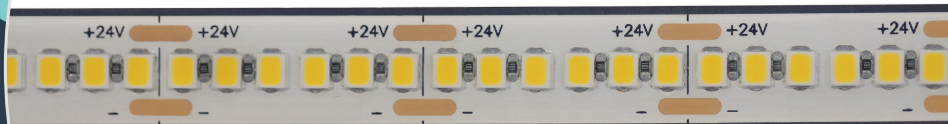

RUBICON
LIGHTING

600LM LED Strip

Features:

- 70 LED P/M
- 100mm Cut Sections
- Capable Of Operating Up To 10M In Either Direction Without A Voltage Drop
- Minimum Lumen Maintenance: 50 000h (L80B10)

Power Supply:	24V				
Operating Temperature Range: (Ta - Ambient)	- 20°C to 35°C				
Colour Rendering Index:	CRI 80+				
Colour Consistency:	3-Step MacAdam				
Colour Temperature: (Kelvin / CCT)	 3000K 4000K				
Beam Angle:	120°				
Installation Types:	Fitted into aluminium profiles: LF5_LF18_LF18Flat_LF18FlatR_LF20_LF45_LF45Tab				
Ingress Protection:	IP20				
	Dimensions	Wattage (System)	CRI	Kelvin	Luminous Flux (Effective)
	10mm x 100mm Increments	4.8WP/M	80+	4000K	650Lm*P/M

Dimensions:

*E & O.E (Errors And Omissions Excepted)

*Due to the rapid development in LED technology the performance values, power consumption and lumen output levels stated above are subject to change without prior notice.