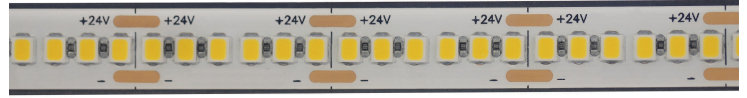

RUBICON
LIGHTING

600LM LED Strip

Features:

- 70 LED P/M
- 100mm Cut Sections
- Capable Of Operating Up To 10M In Either Direction Without A Voltage Drop
- Minimum Lumen Maintenance: 50 000h (L80B10)

Power Supply:	24V				
Operating Temperature Range: (Ta - Ambient)	- 20°C to 35°C				
Colour Rendering Index:	CRI 80+				
Colour Consistency:	3-Step MacAdam				
Colour Temperature: (Kelvin / CCT)	 3000K 4000K				
Beam Angle:	120°				
Installation Types:	Fitted into aluminium profiles: LF5_LF18_LF18Flat_LF18FlatR_LF20_LF45_LF45Tab				
Ingress Protection:	IP20				
	Dimensions	Wattage (System)	CRI	Kelvin	Luminous Flux (Effective)
	10mm x 100mm Increments	4.8WP/M	80+	4000K	650Lm*P/M

Dimensions:

*E & O.E (Errors And Omissions Excepted)

*Due to the rapid development in LED technology the performance values, power consumption and lumen output levels stated above are subject to change without prior notice.