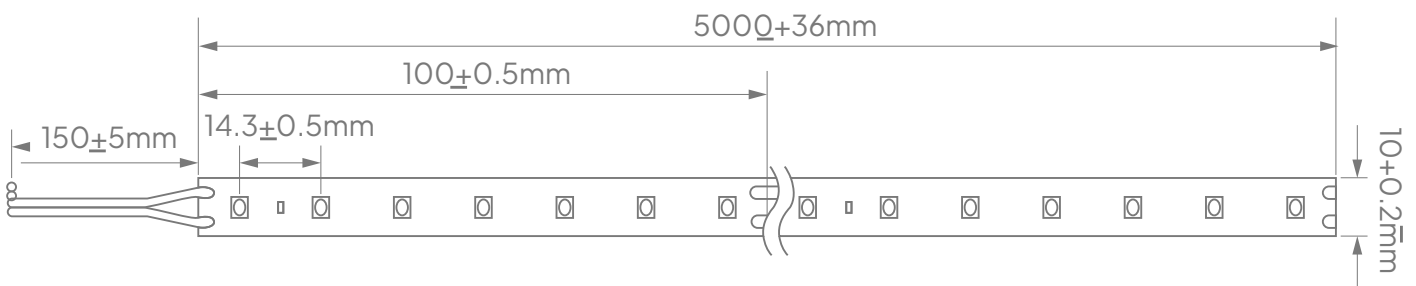

RUBICON
LIGHTING

600LM LED Strip

Features:

- 70 LED P/M
- 100mm Cut Sections
- Capable Of Operating Up To 10M In Either Direction Without A Voltage Drop
- Minimum Lumen Maintenance: 50 000h (L80B10)

Power Supply:	24V				
Operating Temperature Range: (Ta - Ambient)	- 20°C to 35°C				
Colour Rendering Index:	CRI 80+				
Colour Consistency:	3-Step MacAdam				
Colour Temperature: (Kelvin / CCT)	 3000K 4000K				
Beam Angle:	120°				
Installation Types:	Fitted into aluminium profiles: LF5_LF18_LF18Flat_LF18FlatR_LF20_LF45_LF45Tab				
Ingress Protection:	IP20				
	Dimensions	Wattage (System)	CRI	Kelvin	Luminous Flux (Effective)
	10mm x 100mm Increments	4.8WP/M	80+	4000K	650Lm*P/M

Dimensions:

*E & O.E (Errors And Omissions Excepted)

*Due to the rapid development in LED technology the performance values, power consumption and lumen output levels stated above are subject to change without prior notice.