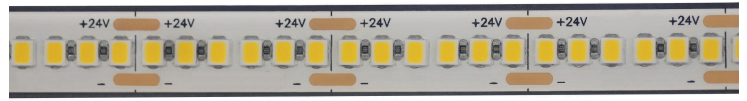

RUBICON
LIGHTING

2000LM LED Strip

Features:

- 240 LED P/M
- 100mm Cut Sections
- Capable Of Operating Up To 3M In Either Direction Without A Voltage Drop
- Minimum Lumen Maintenance: 50 000h (L80B10)

Power Supply:	24V				
Operating Temperature Range: (Ta - Ambient)	- 20°C to 35°C				
Colour Rendering Index:	CRI 80+				
Colour Consistency:	3-Step MacAdam				
Colour Temperature: (Kelvin / CCT)	● 3000K ● 4000K				
Beam Angle:	120°				
Installation Types:	Fitted into aluminium profiles: LF5HP _ LF45_ LF45Tab				
Ingress Protection:	IP20				
	Dimensions	Wattage (System)	CRI	Kelvin	Luminous Flux (Effective)
	10mm x 100mm Increments	19.2W P/M	80+	3000K	2010Lm* P/M
	10mm x 100mm Increments	19.2W P/M	80+	4000K	2110Lm* P/M

Dimensions:

*E & O.E (Errors And Omissions Excepted)

*Due to the rapid development in LED technology the performance values, power consumption and lumen output levels stated above are subject to change without prior notice.