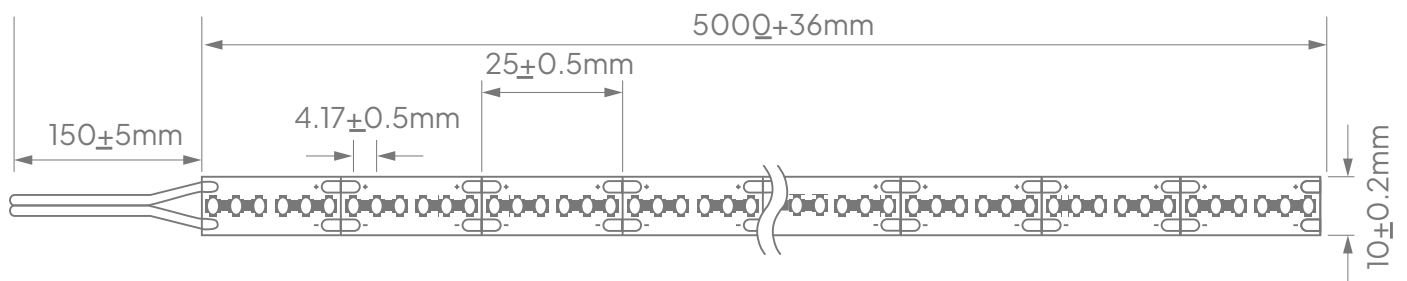

RUBICON
LIGHTING

2000LM LED Strip

Features:

- 240 LED P/M
- 100mm Cut Sections
- Capable Of Operating Up To 3M In Either Direction Without A Voltage Drop
- Minimum Lumen Maintenance: 50 000h (L80B10)

Power Supply:	24V				
Operating Temperature Range: (Ta - Ambient)	- 20°C to 35°C				
Colour Rendering Index:	CRI 80+				
Colour Consistency:	3-Step MacAdam				
Colour Temperature: (Kelvin / CCT)	● 3000K ● 4000K				
Beam Angle:	120°				
Installation Types:	Fitted into aluminium profiles: LF5HP _ LF45_ LF45Tab				
Ingress Protection:	IP20				
	Dimensions	Wattage (System)	CRI	Kelvin	Luminous Flux (Effective)
	10mm x 100mm Increments	19.2W P/M	80+	3000K	2010Lm* P/M
	10mm x 100mm Increments	19.2W P/M	80+	4000K	2110Lm* P/M

Dimensions:

*E & O.E (Errors And Omissions Excepted)

*Due to the rapid development in LED technology the performance values, power consumption and lumen output levels stated above are subject to change without prior notice.