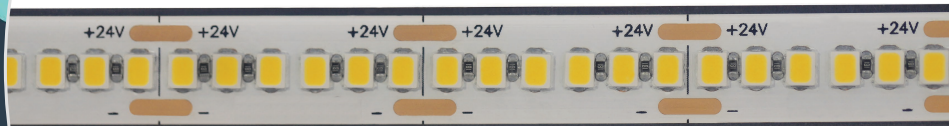

RUBICON
LIGHTING

2000LM LED Strip

Features:

- 240 LED P/M
- 100mm Cut Sections
- Capable Of Operating Up To 3M In Either Direction Without A Voltage Drop
- Minimum Lumen Maintenance: 50 000h (L80B10)

Power Supply:	24V				
Operating Temperature Range: (Ta - Ambient)	- 20°C to 35°C				
Colour Rendering Index:	CRI 80+				
Colour Consistency:	3-Step MacAdam				
Colour Temperature: (Kelvin / CCT)	● 3000K ● 4000K				
Beam Angle:	120°				
Installation Types:	Fitted into aluminium profiles: LF5HP _ LF45_ LF45Tab				
Ingress Protection:	IP20				
	Dimensions	Wattage (System)	CRI	Kelvin	Luminous Flux (Effective)
	10mm x 100mm Increments	19.2W P/M	80+	3000K	2010Lm* P/M
	10mm x 100mm Increments	19.2W P/M	80+	4000K	2110Lm* P/M

Dimensions:

*E & O.E (Errors And Omissions Excepted)

*Due to the rapid development in LED technology the performance values, power consumption and lumen output levels stated above are subject to change without prior notice.