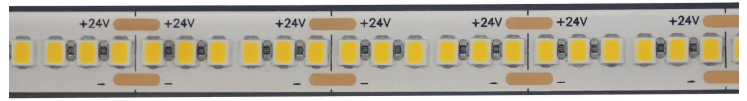

RUBICON
LIGHTING

1200LM LED Strip

Features:

- 240 LED P/M
- 100mm Cut Sections
- Capable Of Operating Up To 5M In Either Direction Without A Voltage Drop
- Minimum Lumen Maintenance: 50 000h (L80B10)

Power Supply:	24V				
Operating Temperature Range: (Ta - Ambient)	- 20°C to 35°C				
Colour Rendering Index:	CRI 80+				
Colour Consistency:	3-Step MacAdam				
Colour Temperature: (Kelvin / CCT)	<input checked="" type="radio"/> 3000K <input type="radio"/> 4000K				
Beam Angle:	120°				
Installation Types:	Fitted into aluminium profiles: LF5_LF18_LF18Flat_LF18FlatR_LF20_LF45_LF45Tab				
Ingress Protection:	IP20				
	Dimensions	Wattage (System)	CRI	Kelvin	Luminous Flux (Effective)
	10mm x 100mm Increments	9.6W P/M	80+	3000K	1200Lm* P/M
	10mm x 100mm Increments	9.6W P/M	80+	4000K	1310Lm* P/M

Dimensions:

*E & O.E (Errors And Omissions Excepted)

*Due to the rapid development in LED technology the performance values, power consumption and lumen output levels stated above are subject to change without prior notice.