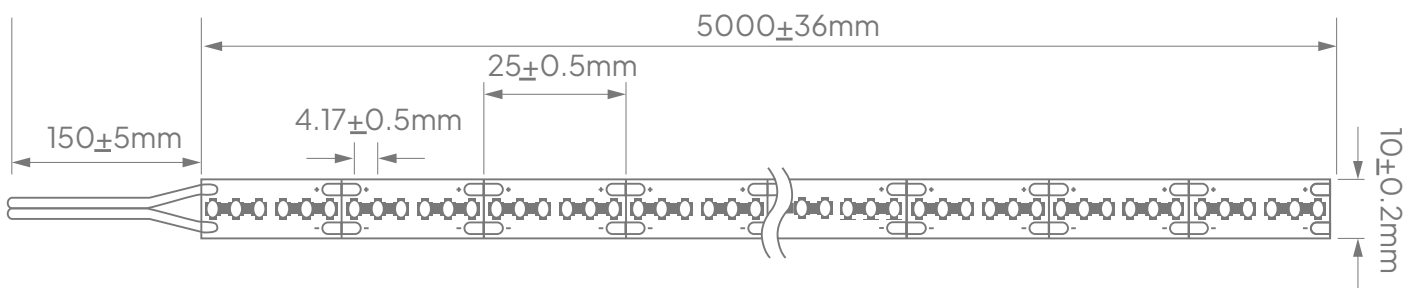

RUBICON
LIGHTING

1200LM LED Strip

Features:

- 240 LED P/M
- 100mm Cut Sections
- Capable Of Operating Up To 5M In Either Direction Without A Voltage Drop
- Minimum Lumen Maintenance: 50 000h (L80B10)

Power Supply:	24V				
Operating Temperature Range: (Ta - Ambient)	- 20°C to 35°C				
Colour Rendering Index:	CRI 80+				
Colour Consistency:	3-Step MacAdam				
Colour Temperature: (Kelvin / CCT)	<input checked="" type="radio"/> 3000K <input type="radio"/> 4000K				
Beam Angle:	120°				
Installation Types:	Fitted into aluminium profiles: LF5_LF18_LF18Flat_LF18FlatR_LF20_LF45_LF45Tab				
Ingress Protection:	IP20				
	Dimensions	Wattage (System)	CRI	Kelvin	Luminous Flux (Effective)
	10mm x 100mm Increments	9.6W P/M	80+	3000K	1200Lm* P/M
	10mm x 100mm Increments	9.6W P/M	80+	4000K	1310Lm* P/M

Dimensions:

*E & O.E (Errors And Omissions Excepted)

*Due to the rapid development in LED technology the performance values, power consumption and lumen output levels stated above are subject to change without prior notice.