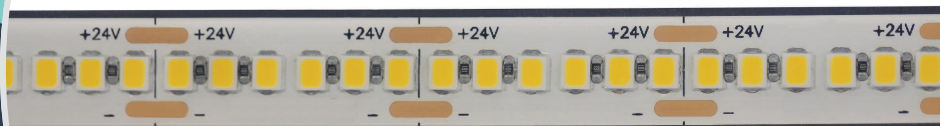

RUBICON
LIGHTING

1200LM LED Strip

Features:

- 240 LED P/M
- 100mm Cut Sections
- Capable Of Operating Up To 5M In Either Direction Without A Voltage Drop
- Minimum Lumen Maintenance: 50 000h (L80B10)

Power Supply:	24V				
Operating Temperature Range: (Ta - Ambient)	- 20°C to 35°C				
Colour Rendering Index:	CRI 80+				
Colour Consistency:	3-Step MacAdam				
Colour Temperature: (Kelvin / CCT)	<input checked="" type="radio"/> 3000K <input type="radio"/> 4000K				
Beam Angle:	120°				
Installation Types:	Fitted into aluminium profiles: LF5_LF18_LF18Flat_LF18FlatR_LF20_LF45_LF45Tab				
Ingress Protection:	IP20				
	Dimensions	Wattage (System)	CRI	Kelvin	Luminous Flux (Effective)
	10mm x 100mm Increments	9.6W P/M	80+	3000K	1200Lm* P/M
	10mm x 100mm Increments	9.6W P/M	80+	4000K	1310Lm* P/M

Dimensions:

*E & O.E (Errors And Omissions Excepted)

*Due to the rapid development in LED technology the performance values, power consumption and lumen output levels stated above are subject to change without prior notice.