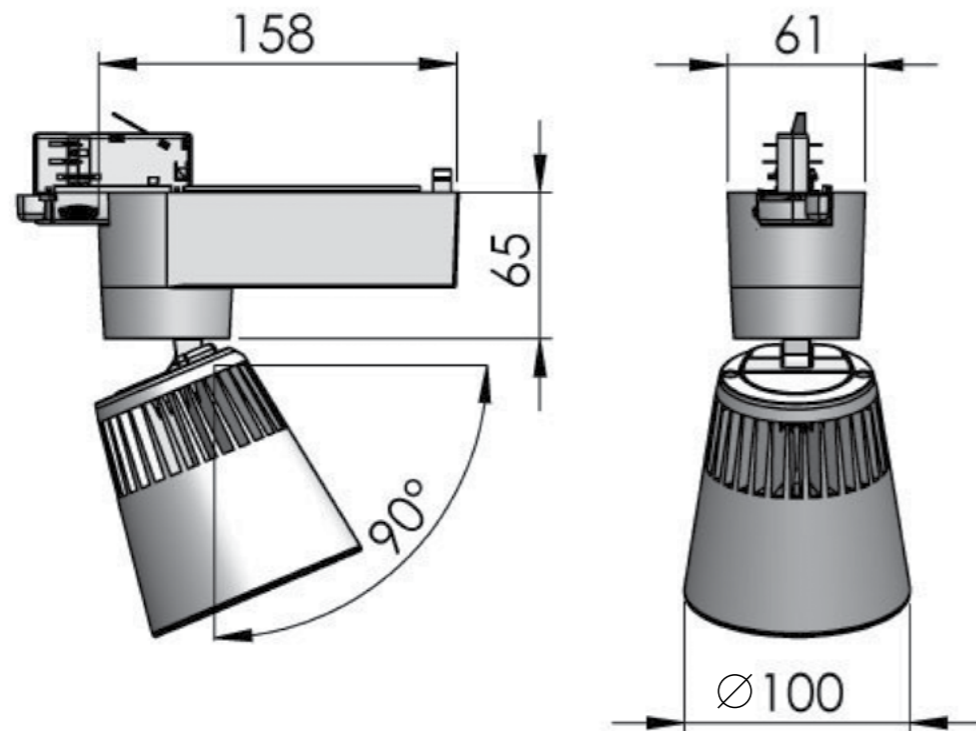

Mini Lean

1. FEATURES:
2. New Gen-6 COB
   - Passive cooling
   - Tilt and rotate action
   - Supplied with protective glass
   - Minimum lumen maintenance: 50 000h (L80B10)

Ordering example: Product Name/CRI/Kelvin/Beam Angle/Luminaire Colour/mA (e.g. MiniLean/80/30/15/W/450)

Input Power	LED-Modules	Colour Consistency	Installation Type	Material	Beam Angles	Luminaire Colour
220 - 240V	CRI 80+ and CRI 90+ Vivid Natural / Vivid Brilliant Meat / Bakery / Fish / Fruit / Vegetable	2-Step MacAdam	3-Phase Track	Powder Painted Die-cast Aluminium	COB 1206: S 15° NFL 20° FL 30° WFL 50°	☐ White ☐ Black ☐ Silver

Output Current / Module Wattage / Luminaire Wattage:	LED Module: 1206 6Gen - COB luminous flux:				Power: 450mA - 900mA			
	CRI 80+ 3000K	CRI 80+ 4000K	CRI 80+ 5000K	CRI 90+ 2700K Below BBL	CRI 90+ 3000K Below BBL	CRI 90+ 3500K Below BBL	CRI 90+ 4000K	
450mA / 15W / 17W	2425Lm	2500Lm	2525Lm	1900Lm	1975Lm	2000Lm	2125Lm	
650mA / 23W / 25W	3350Lm	3450Lm	3475Lm	2625Lm	2725Lm	2750Lm	2925Lm	
900mA / 32W / 35W	4300Lm	4425Lm	4475Lm	3375Lm	3500Lm	3550Lm	3750Lm	

Various Kelvin and CRI options available to suit project requirements

Art

1. FEATURES:
2. New Gen-6 COB
   - Ultra slim driver
   - Balanced for suspension
   - Minimum lumen maintenance: 50 000h (L80B10)

Ordering example: Product Name/CRI/Kelvin/COB/Beam Angle/Luminaire Colour/mA (e.g. Art/80/30/1206/10/W/650)

Input Power	LED-Modules	Colour Consistency	Installation Type	Material	Beam Angles	Luminaire Colour
220 - 240V	CRI 80+ and CRI 90+ Vivid Natural / Vivid Brilliant Meat / Bakery / Fish / Fruit / Vegetable	2-Step MacAdam	3-Phase Track	Powder Painted Die-cast Aluminium	COB 1206 S 15° NFL 20° FL 30° WFL 50°	☐ White (W) ☐ Black (B) ☐ Silver (S)

Output Current / Module Wattage / Luminaire Wattage:	LED Module: 1206 6Gen - COB luminous flux:				Power: 650mA - 850mA			
	CRI 80+ 3000K	CRI 80+ 4000K	CRI 80+ 5000K	CRI 90+ 2700K Below BBL	CRI 90+ 3000K Below BBL	CRI 90+ 3500K Below BBL	CRI 90+ 4000K	
650mA / 23W / 25W	3350Lm	3425Lm	3475Lm	2650Lm	2750Lm	2800Lm	2950Lm	
850mA / 31W / 33W	4175Lm	4305Lm	4340Lm	3255Lm	3400Lm	3535Lm	3780Lm