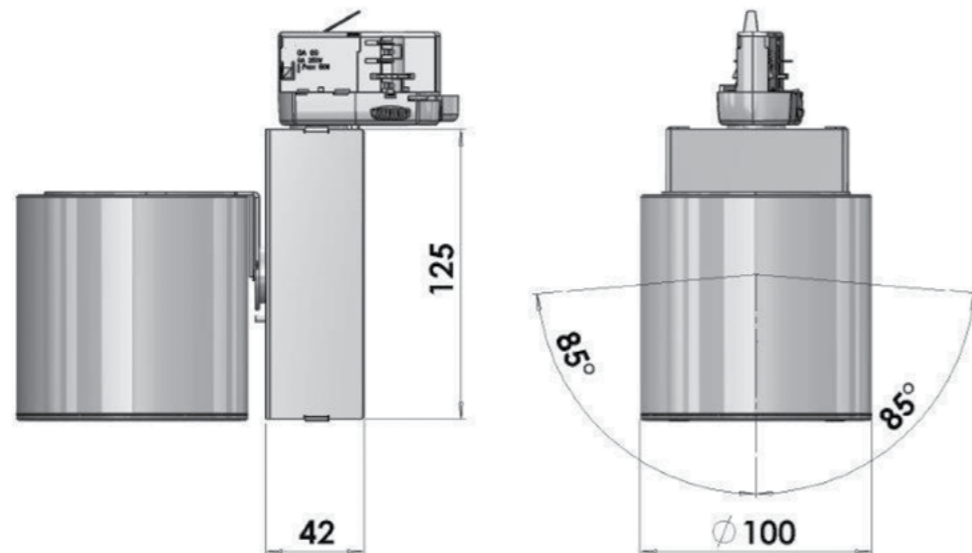

Hub

1. **FEATURES:**
2. New Gen-6 COB
   - Passive cooling
   - Supplied with protective glass
   - Minimum lumen maintenance: 50 000h (L80B10)

Ordering example: Product Name/CRI/Kelvin/Beam Angle/Luminaire Colour/mA (e.g. Hub/80/30/15/W/450)

Input Power	LED-Modules	Colour Consistency	Installation Type	Material	Beam Angles	Luminaire Colour
220 - 240V	CRI 80+ and CRI 90+ Vivid Natural / Vivid Brilliant Meat / Bakery / Fish / Fruit / Vegetable	2-Step MacAdam	3-Phase Track	Powder Painted Die-cast Aluminium	COB 1206: S 15° NFL 20° FL 30° WFL 50°	○ White ● Black ● Silver

Output Current / Module Wattage / Luminaire Wattage:	LED Module: 1206 6Gen - COB luminous flux:				Power: 450mA - 1050mA			
	CRI 80+ 3000K	CRI 80+ 4000K	CRI 80+ 5000K	CRI 90+ 2700K Below BBL	CRI 90+ 3000K Below BBL	CRI 90+ 3500K Below BBL	CRI 90+ 4000K	
450mA / 15W / 17W	2475Lm	2550Lm	2575Lm	1950Lm	2025Lm	2050Lm	2150Lm	
900mA / 32W / 35W	4425Lm	4525Lm	4575Lm	3450Lm	3600Lm	3650Lm	3850Lm	
1050mA / 38W / 42W	4925Lm	5050Lm	5125Lm	3850Lm	4000Lm	4075Lm	4300Lm	

Various Kelvin and CRI options available to suit project requirements

Lean Track

1. **FEATURES:**
2. Gen-5 COB
   - Passive cooling
   - Tilt and rotate action
   - Supplied with protective glass
   - Minimum lumen maintenance: 50 000h (L80B10)

Ordering example: Product Name/CRI/Kelvin/COB/Beam Angle/Luminaire Colour/mA (e.g. LeanTrack/80/30/1206/10/W/700)

Input Power	LED-Modules	Colour Consistency	Installation Type	Material	Beam Angles	Luminaire Colour
220 - 240V	CRI 80+ and CRI 90+ Vivid Natural / Vivid Brilliant Meat / Bakery / Fish / Fruit / Vegetable	2-Step MacAdam	3-Phase Track	Powder Painted Die-cast Aluminium	COB 1206 / 1212 S 10°/20° NFL 24° - FL 30°/40° WFL 50°/60°	○ White ● Black ● Silver