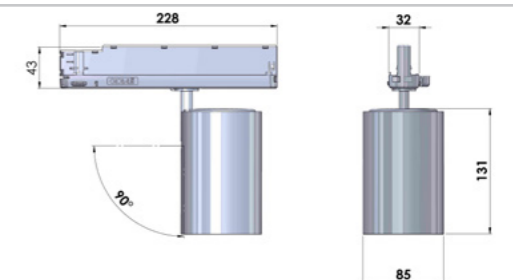

Lival Dingo

1. FEATURES:
2. Passive cooling
   - Aluminium housing
   - 50,000H (L80B10)

Ordering example: Product Name/CRI/UGR<19/Kelvin/Beam Angle/Luminaire Colour (e.g. LivalDingo/27/34/W)

Input Power	LED-Modules	Colour Consistency	Installation Type	Material	Beam Angles	Luminaire Colour
220 - 240V	CRI 83+ / CRI 92+ / CRI 97+	2-Step MacAdam	Recessed, Ceiling Mounted Luminaire	Powder Painted Die-Cast Aluminium	Spot Narrow Flood Flood Wide Flood	☐ White ☒ Silver ☐ Black

COB luminous flux:				
CODE	CRI	K	W (system)	Lm
LivalDingo27	97+	3500K	27W	2250Lm
LivalDingo34	97+	4000K	34W	2600Lm