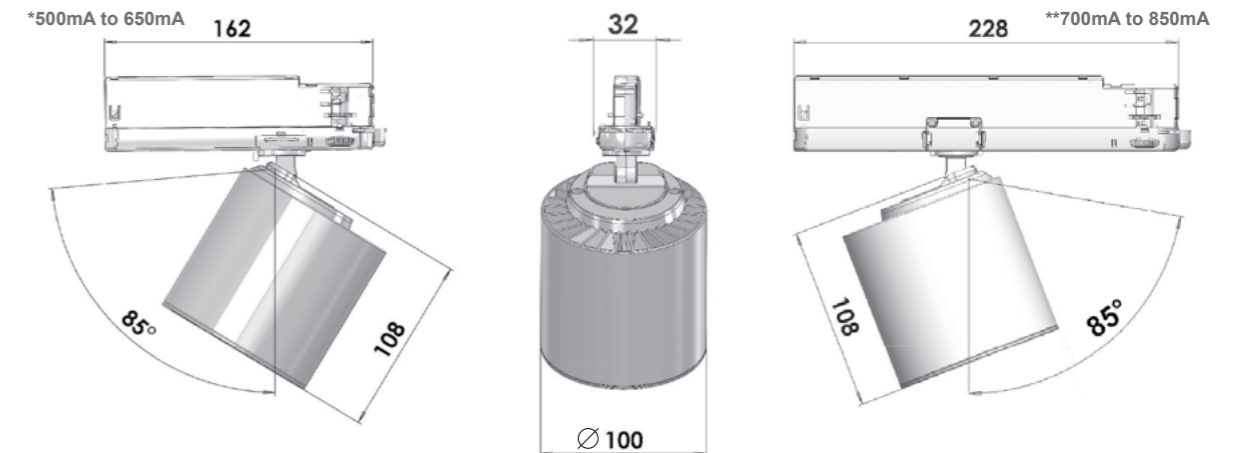

Various Kelvin and CRI options available to suit project requirements