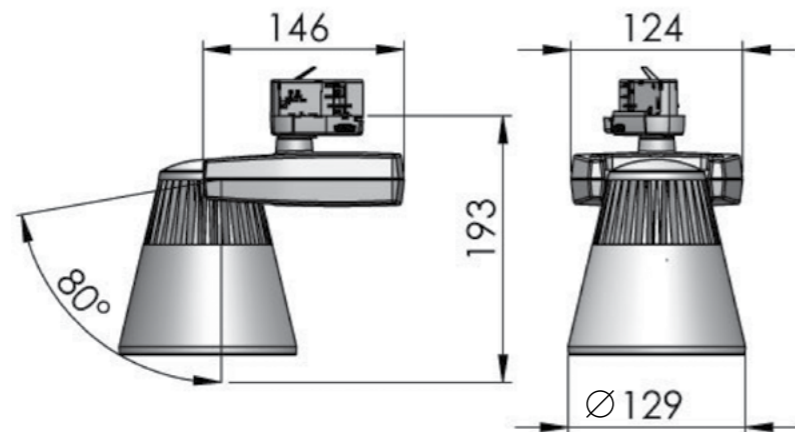

Ordering example: Product Name/CRI/Kelvin/COB/Beam Angle/Luminaire Colour/mA (e.g. Priority/80/30/1206/10/W/650)

Input Power	LED-Modules	Colour Consistency	Installation Type	Material	Beam Angles	Luminaire Colour
220 - 240V	CRI 80+ and CRI 90+ Vivid Natural / Vivid Brilliant Meat / Bakery / Fish / Fruit / Vegetable	2-Step MacAdam	3-Phase Track	Powder Painted Die-cast Aluminium	COB 1206 / 1212 S 10°/20° NFL 24°/- FL 30°/40° WFL 50°/60°	○ White ● Black ● Silver

Output Current / Module Wattage / Luminaire Wattage:	LED Module: 1206 6Gen - COB luminous flux:				Power: 650mA - 1050mA			
	CRI 80+ 3000K	CRI 80+ 4000K	CRI 80+ 5000K	CRI 90+ 2700K Below BBL	CRI 90+ 3000K Below BBL	CRI 90+ 3500K Below BBL	CRI 90+ 4000K	
650mA / 23W / 25W	3450Lm	3525Lm	3575Lm	2700Lm	2800Lm	2850Lm	3000Lm	
850mA / 31W / 33W	4250Lm	4375Lm	4425Lm	3325Lm	3475Lm	3525Lm	3700Lm	
1050mA / 39W / 43W	5025Lm	5150Lm	5200Lm	3925Lm	4075Lm	4150Lm	4350Lm	

Output Current / Module Wattage / Luminaire Wattage:	LED Module: 1212 6Gen - COB luminous flux:				Power: 650mA - 1400mA			
	CRI 80+ 3000K	CRI 80+ 4000K	CRI 80+ 5000K	CRI 90+ 2700K Below BBL	CRI 90+ 3000K Below BBL	CRI 90+ 3500K Below BBL	CRI 90+ 4000K	
650mA / 22W / 25W	3700Lm	3800Lm	3825Lm	2900Lm	3000Lm	3050Lm	3225Lm	
1050mA / 36W / 40W	5625Lm	5775Lm	5850Lm	4400Lm	4575Lm	4650Lm	4900Lm	
1400mA / 49W / 55W	7050Lm	7225Lm	7325Lm	5525Lm	5750Lm	5825Lm	6125Lm	

Various Kelvin and CRI options available to suit project requirements

Mini Priority

1. **FEATURES:**
2. New Gen-6 COB
   - Passive cooling
   - Tilt and rotate action
   - Supplied with protective glass
   - Minimum lumen maintenance: 50 000h (L80B10)

Ordering example: Product Name/CRI/Kelvin/Beam Angle/Luminaire Colour/mA (e.g. MiniPriority/80/30/15/W/450)

Input Power	LED-Modules	Colour Consistency	Installation Type	Material	Beam Angles	Luminaire Colour
220 - 240V	CRI 80+ and CRI 90+ Vivid Natural / Vivid Brilliant Meat / Bakery / Fish / Fruit / Vegetable	2-Step MacAdam	3-Phase Track	Powder Painted Die-cast Aluminium	COB 1206: S 15° NFL 20° FL 30° WFL 50°	○ White ● Black ● Silver

Output Current / Module Wattage / Luminaire Wattage:	LED Module: 1206 6Gen - COB luminous flux:				Power: 450mA - 900mA			
	CRI 80+ 3000K	CRI 80+ 4000K	CRI 80+ 5000K	CRI 90+ 2700K Below BBL	CRI 90+ 3000K Below BBL	CRI 90+ 3500K Below BBL	CRI 90+ 4000K	
450mA / 15W / 17W	2425Lm	2500Lm	2525Lm	1900Lm	1975Lm	2000Lm	2125Lm	
650mA / 23W / 25W	3350Lm	3450Lm	3475Lm	2625Lm	2725Lm	2750Lm	2925Lm	
900mA / 32W / 35W	4300Lm	4425Lm	4475Lm	3375Lm	3500Lm	3550Lm	3750Lm