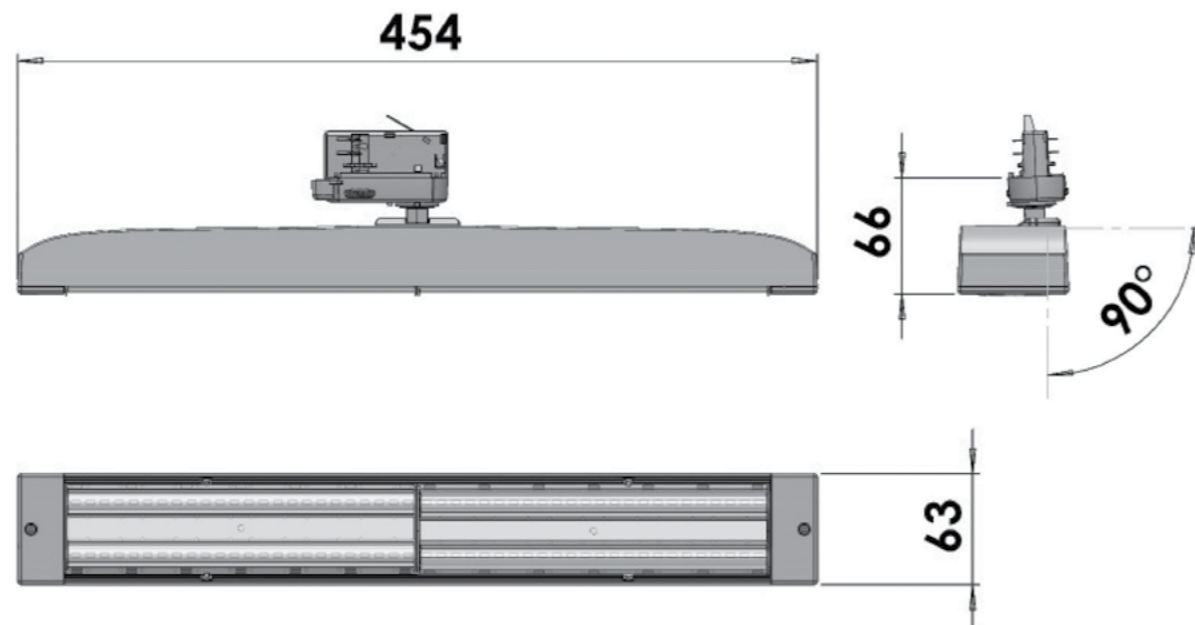

Various Kelvin and CRI options available to suit project requirements