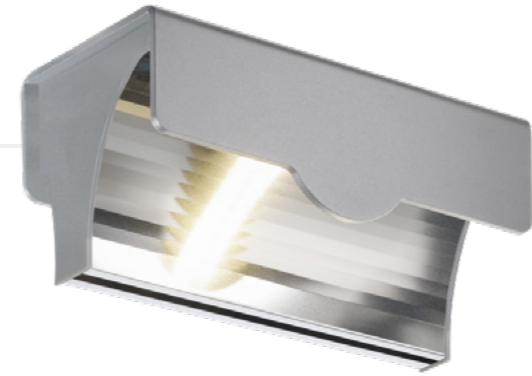

Navo NSW

1. FEATURES:
2. Asymmetrical Luminaire
   - With integral reflector WW

Ordering example: Product Name/CRI/Reflector/Luminaire Colour/W (e.g. NavoNSW/830/WW/W/35)

Reflector	Luminaire Colour	CRI Light Colour	Lumen category	Wattage (system)	Efficiency
WW Reflectors	☐ White ☒ Anthracite ☐ Silver	830	4000 Lm	35W	116Lm/W
			6000 Lm	50W	118Lm/W
		840 927	Photometric data on request