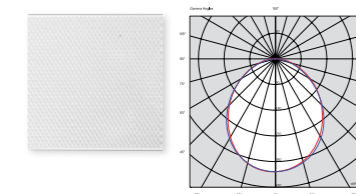

- Micro Prism Lens