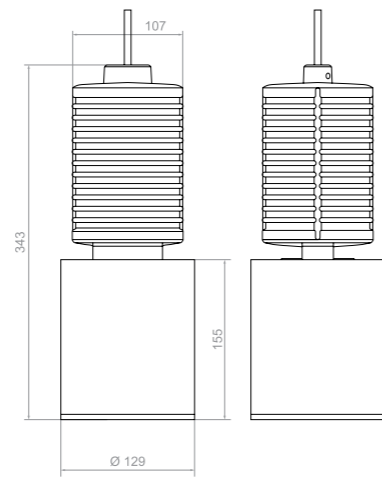

DIMENSIONS: