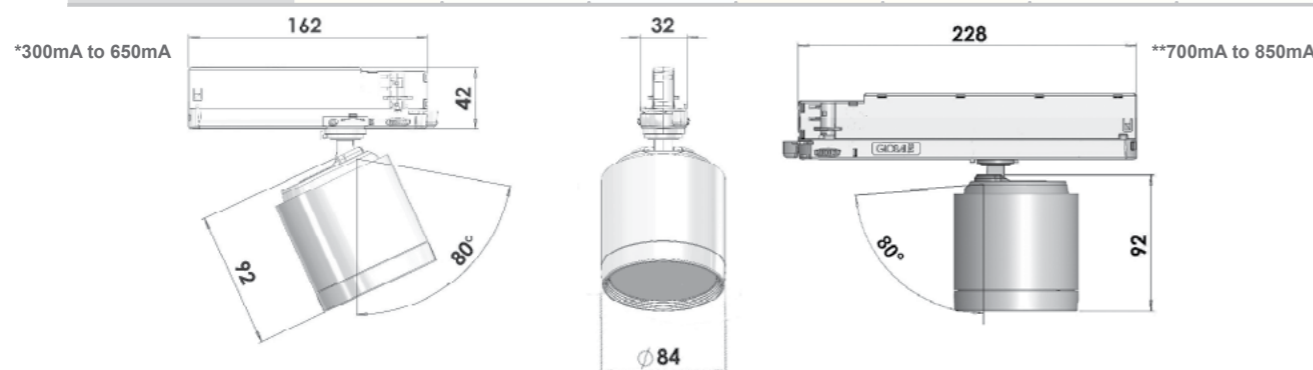

Input Power	LED-Modules	Colour Consistency	Installation Type	Material	Beam Angles	Luminaire Colour
220 - 240V	CRI 80+ and CRI 90+ Vivid Natural / Vivid Brilliant Meat / Bakery / Fish / Fruit / Vegetable	2-Step MacAdam	3-Phase Track	Powder Painted Die-cast Aluminium	COB 1206: S 15° NFL 20° FL 30° WFL 50°	○ White ● Black ● Silver

Output Current / Module Wattage / Luminaire Wattage:	LED Module: 1206 6Gen - COB luminous flux:				Power: 300mA - 850mA			
	CRI 80+ 3000K	CRI 80+ 4000K	CRI 80+ 5000K	CRI 90+ 2700K Below BBL	CRI 90+ 3000K Below BBL	CRI 90+ 3500K Below BBL	CRI 90+ 4000K	
*300mA / 10W / 11W	1725Lm	1775Lm	1800Lm	1325Lm	1375Lm	1400Lm	1475Lm	
*350mA / 12W / 14W	1975Lm	1225Lm	2050Lm	1525Lm	1575Lm	1600Lm	1700Lm	
*400mA / 14W / 16W	2225Lm	2275Lm	2300Lm	1725Lm	1775Lm	1825Lm	1900Lm	
*440mA / 15W / 17W	2400Lm	2475Lm	2500Lm	1875Lm	1950Lm	1975Lm	2075Lm	
*500mA / 17W / 18W	2650Lm	2725Lm	2750Lm	2075Lm	2150Lm	2200Lm	2300Lm	
*550mA / 19W / 21W	2875Lm	2950Lm	3000Lm	2250Lm	2350Lm	2375Lm	2500Lm	
*600mA / 21W / 23W	3100Lm	3200Lm	3225Lm	2425Lm	2525Lm	2550Lm	2700Lm	
*650mA / 23W / 25W	3325Lm	3425Lm	3450Lm	2600Lm	2725Lm	2750Lm	2900Lm	
**700mA / 26W / 27W	3550Lm	3650Lm	3675Lm	2775Lm	2875Lm	2925Lm	3075Lm	
**750mA / 27W / 29W	3750Lm	3850Lm	3875Lm	2925Lm	3050Lm	3100Lm	3250Lm	
**800mA / 28W / 31W	3925Lm	4025Lm	4075Lm	3075Lm	3200Lm	3250Lm	3425Lm	
**850mA / 31W / 33W	4125Lm	4225Lm	4275Lm	3225Lm	3350Lm	3400Lm	3575Lm	

Various Kelvin and CRI options available to suit project requirements

Casa

1. **FEATURES:**
2. New Gen-6 COB
   - Passive cooling
   - Tilt and rotate action
   - Supplied with protective glass
   - Minimum lumen maintenance: 50 000h (L80B10)

Ordering example: Product Name/CRI/Kelvin/Beam Angle/Luminaire Colour/mA (e.g. Casa/80/30/15/W/300)

Input Power	LED-Modules	Colour Consistency	Installation Type	Material	Beam Angles	Luminaire Colour
220 - 240V	CRI 80+ and CRI 90+ Vivid Natural / Vivid Brilliant Meat / Bakery / Fish / Fruit / Vegetable	2-Step MacAdam	3-Phase Track	Powder Painted Die-cast Aluminium	COB 1206: S 15° NFL 21° FL 32° WFL 46°	○ White ● Black ● Silver

Output Current / Module Wattage / Luminaire Wattage:	LED Module: 1206 6Gen - COB luminous flux:				Power: 300mA - 750mA			
	CRI 80+ 3000K	CRI 80+ 4000K	CRI 80+ 5000K	CRI 90+ 2700K Below BBL	CRI 90+ 3000K Below BBL	CRI 90+ 3500K Below BBL	CRI 90+ 4000K	
*300mA / 10W / 11W	1675Lm	1725Lm	1750Lm	1300Lm	1350Lm	1375Lm	1450Lm	
*350mA / 12W / 14W	1925Lm	1975Lm	2000Lm	1500Lm	1550Lm	1575Lm	1675Lm	
*400mA / 14W / 16W	2175Lm	2225Lm	2250Lm	1700Lm	1750Lm	1800Lm	1875Lm	
*440mA / 15W / 17W	2350Lm	2425Lm	2450Lm	1850Lm	1925Lm	1950Lm	2050Lm	
*500mA / 17W / 18W	2625Lm	2700Lm	2725Lm	2050Lm	2125Lm	2175Lm	2275Lm	
*550mA / 19W / 21W	2850Lm	2925Lm	2975Lm	2225Lm	2325Lm	2350Lm	2475Lm	
*600mA / 21W / 23W	3075Lm	3200Lm	3175Lm	2400Lm	2500Lm	2525Lm	2675Lm	
*650mA / 23W / 25W	3325Lm	3425Lm	3450Lm	2575Lm	2700Lm	2725Lm	2875Lm	
**700mA / 24W / 27W	3450Lm	3550Lm	3600Lm	2700Lm	2800Lm	2850Lm	3000Lm	
**750mA / 26W / 29W	3650Lm	3750Lm	3800Lm	2825Lm	2925Lm	2975Lm	3150Lm