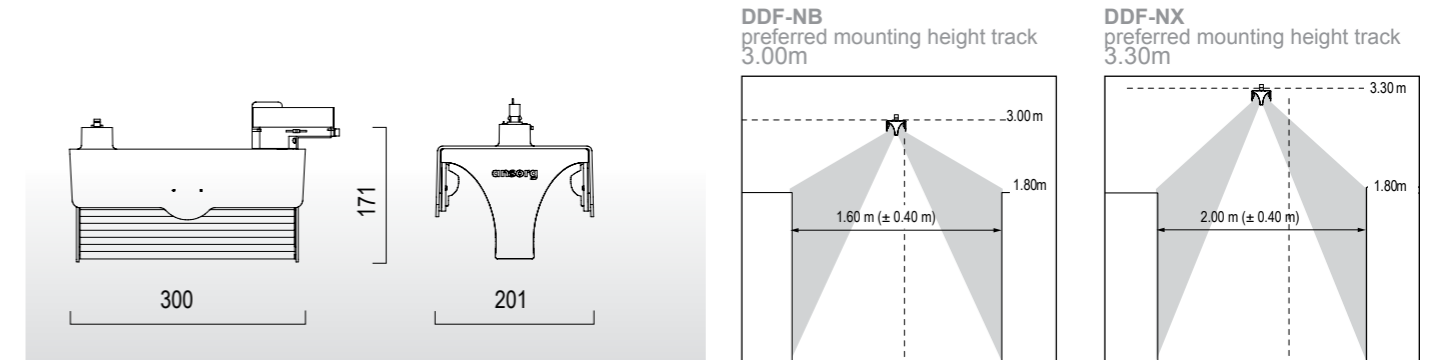

Navo NSK DDF

1. **FEATURES:**
2. Double asymmetrical luminaire
   - With integral reflector DDF-NB or DDF-NX
   - Interchangeable reflectors

Ordering example: Product Name/CRI/Reflector/Luminaire Colour/W (e.g. NavoNSKDDF/830/NB/W/70)

Input Power	LED-Modules	Colour Consistency	Installation Type	Material	Reflector	Luminaire Colour
220 - 240V	Custom Retail Colour Chip	2-Step MacAdam	3 Circuit Track	Aluminium	NB and NX Reflectors	○ White ● Anthracite ● Silver

CRI Light Colour	Lumen category	Wattage (system)	Efficiency	DDF-NB	DDF-NX
830	8000 Lm	70W	116Lm/W		
	12000 Lm	100W	118Lm/W		
840 927	Photometric data on request