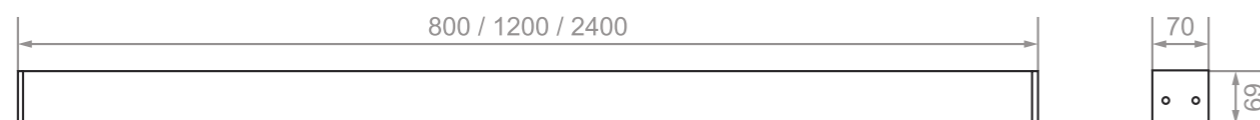

Nano-X Linear

1. FEATURES:
2. UGR <19 low-glare
   - Multi-purpose design
   - Flicker free

Ordering example: Product Name/CRI/Kelvin/Diffuser/Louver/Mounting/Luminaire Colour (e.g. Nano-X/80/30/O/L/NXA/W)

Input Power	LED-Modules	Installation Type	Material	Diffuser Types	Luminaire Colour
220 - 240V	CRI 80+	1-2 Adaptor Fixed Ceiling Bracket Rail Bracket Wire Suspension	Powder Painted Extruded Aluminium / Polycarbonate	Opal Diffuser Microprismatic Nano Double Asymmetric	☐ White ☐ Black ☐ Silver

COB luminous flux: Power: 350mA

Length / Output Current / Luminaire Wattage:	CRI 80+ 3000K	CRI 80+ 4000K
800mm / 350mA / 53W	4925Lm	5025Lm
1200mm / 350mA / 81W	7675Lm	8175Lm
2400mm / 2 x 350mA / 2 x 160W	2 x 14275Lm	2 x 14775Lm

DIFFUSER OPTIONS:

- Opal Diffuser (O)
- Microprismatic Lens - UGR <19 (MP)
- Nano Double Asymmetric Lens (DA)

LOUVER OPTIONS:

- Louver (L)
- Low-glare louver (LGL)

MOUNTING OPTIONS:

- 1-2 Adaptor Fixed (NXAF1/2)
- Ceiling Bracket (NXCB)
- Rail Bracket (NXRB)
- Wire Suspension (NXWS)

CONNECTION OPTIONS:

- Continuous Mounting (CM)

Various Kelvin and CRI options available to suit project requirements

Contact us

Cape Town

100 Upper Canterbury Street
Gardens, Cape Town
Western Cape, 8001
+27 21 464 4661

Johannesburg

Unit 5a Galaxy Park,
Galaxy Road Linbro Park,
Johannesburg
Gauteng, 1401
+27 11 262 5179

Pretoria

Unit 11, Lenchen Park
Lenchen Road South,
Centurion
Gauteng, 0157
+27 12 663 5921

Port Elizabeth

4 Reith Street
Sidwell, Port Elizabeth
Eastern Cape, 6061

+27 41 817 5535

Durban

Unit L, Nandi Park, 34 Brickworks
Way Briardene, Durban
Kwazulu Natal, 4051
+27 31 001 2964

Namibia

Unit 2, Tesoro Building
31 TV More Street
Windhoek
+264 61 400 339

Rest of Africa

Regus Office Space, 1st Floor,
Willowbridge Centre, Carl Cronje
Drive Belville Park, Cape Town
Western Cape, 7530
+27 21 974 6100 (Ext 6131)

Email: info@province.co.za
Website: www.provincelighting.com