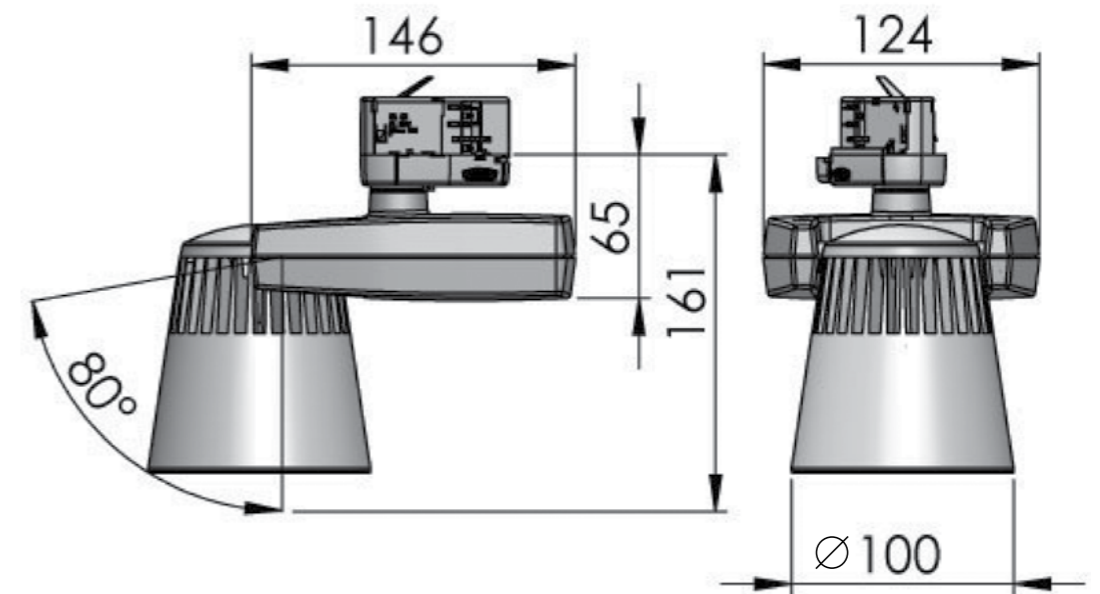

Various Kelvin and CRI options available to suit project requirements