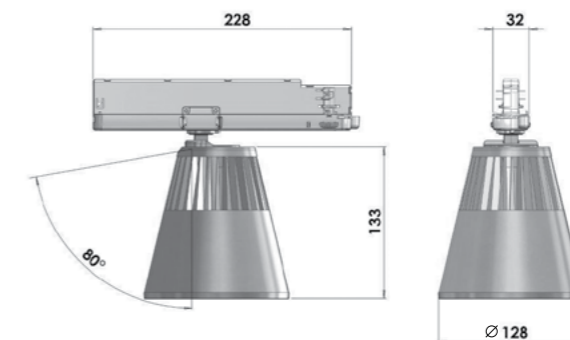

Various Kelvin and CRI options available to suit project requirements