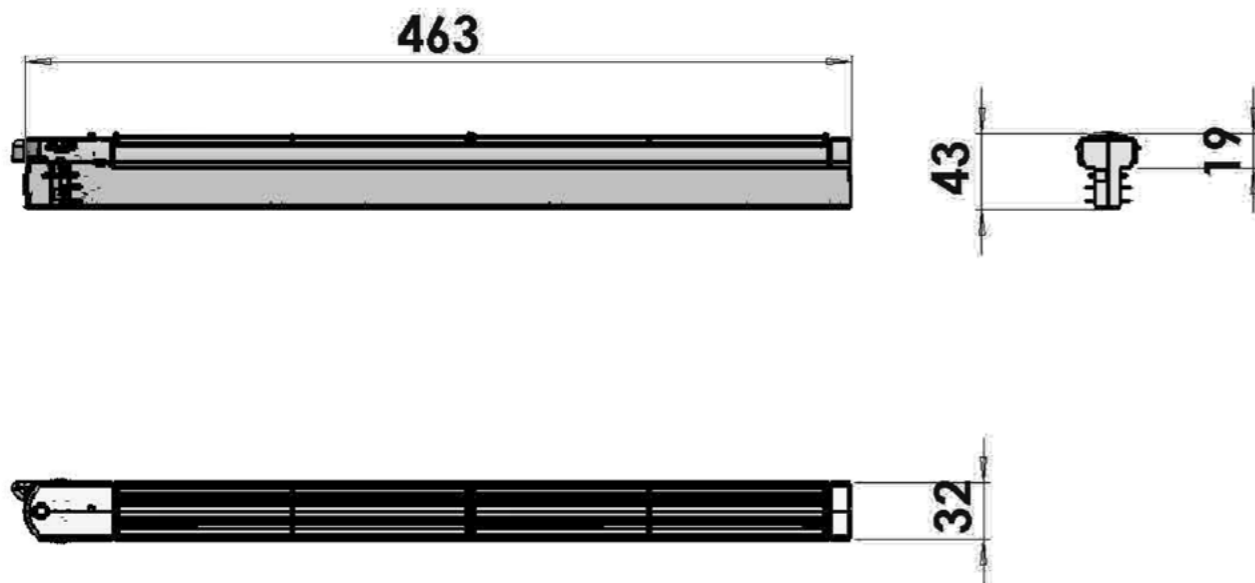

Various Kelvin and CRI options available to suit project requirements