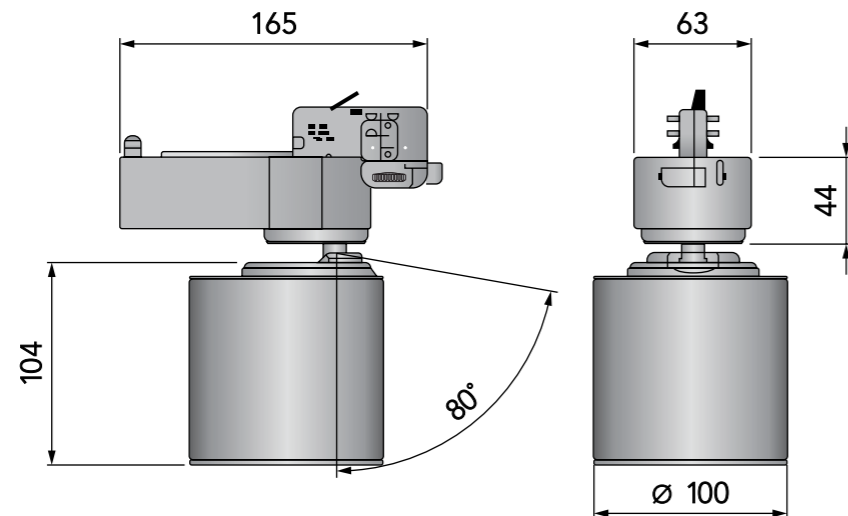

Colt Cylinder

1. **FEATURES:**
2. New Gen-6 COB
   - Passive cooling
   - Tilt and rotate action
   - Supplied with protective glass
   - Minimum lumen maintenance: 50 000h (L80B10)

Ordering example: Product Name/CRI/Kelvin/Beam Angle/Luminaire Colour/mA (e.g. ColtCylinder/80/30/15/W/450)

Input Power	LED-Modules	Colour Consistency	Installation Type	Material	Beam Angles	Luminaire Colour
220 - 240V	CRI 80+ and CRI 90+ Vivid Natural / Vivid Brilliant Meat / Bakery / Fish / Fruit / Vegetable	2-Step MacAdam	3-Phase Track	Powder Painted Die-cast Aluminium Thermoplastic Driver Housing	COB 1206: S 15° NFL 20° FL 30° WFL 50°	○ White ● Black ● Grey

Output Current / Module Wattage / Luminaire Wattage:	LED Module: 1206 6Gen - COB luminous flux:				Power: 450mA - 1050mA			
	CRI 80+ 3000K	CRI 80+ 4000K	CRI 80+ 5000K	CRI 90+ 2700K Below BBL	CRI 90+ 3000K Below BBL	CRI 90+ 3500K Below BBL	CRI 90+ 4000K	
450mA / 15W / 17W	2475Lm	2550Lm	2575Lm	1950Lm	2025Lm	2050Lm	2150Lm	
900mA / 32W / 35W	4425Lm	4525Lm	4575Lm	3450Lm	3600Lm	3650Lm	3850Lm	
1050mA / 38W / 42W	4925Lm	5050Lm	5125Lm	3850Lm	4000Lm	4075Lm	4300Lm	

Various Kelvin and CRI options available to suit project requirements

Colt Mini Standard

1. **FEATURES:**
2. New Gen-6 COB
   - Passive cooling
   - Tilt and rotate action
   - Supplied with protective glass
   - Minimum lumen maintenance: 50 000h (L80B10)

Ordering example: Product Name/CRI/Kelvin/Beam Angle/Luminaire Colour/mA (e.g. ColtMiniStandard/80/30/15/W/450)

Input Power	LED-Modules	Colour Consistency	Installation Type	Material	Beam Angles	Luminaire Colour
220 - 240V	CRI 80+ and CRI 90+ Vivid Natural / Vivid Brilliant Meat / Bakery / Fish / Fruit / Vegetable	2-Step MacAdam	3-Phase Track	Powder Painted Die-cast Aluminium Thermoplastic Driver Housing	COB 1206: S 15° NFL 20° FL 30° WFL 50°	○ White ● Black ● Grey

Output Current / Module Wattage / Luminaire Wattage:	LED Module: 1206 6Gen - COB luminous flux:				Power: 450mA - 900mA			
	CRI 80+ 3000K	CRI 80+ 4000K	CRI 80+ 5000K	CRI 90+ 2700K Below BBL	CRI 90+ 3000K Below BBL	CRI 90+ 3500K Below BBL	CRI 90+ 4000K	
450mA / 15W / 17W	2425Lm	2500Lm	2525Lm	1900Lm	1975Lm	2000Lm	2125Lm	
650mA / 23W / 25W	3350Lm	3450Lm	3475Lm	2625Lm	2725Lm	2750Lm	2925Lm	
900mA / 32W / 35W	4300Lm	4425Lm	4475Lm	3375Lm	3500Lm	3550Lm	3750Lm