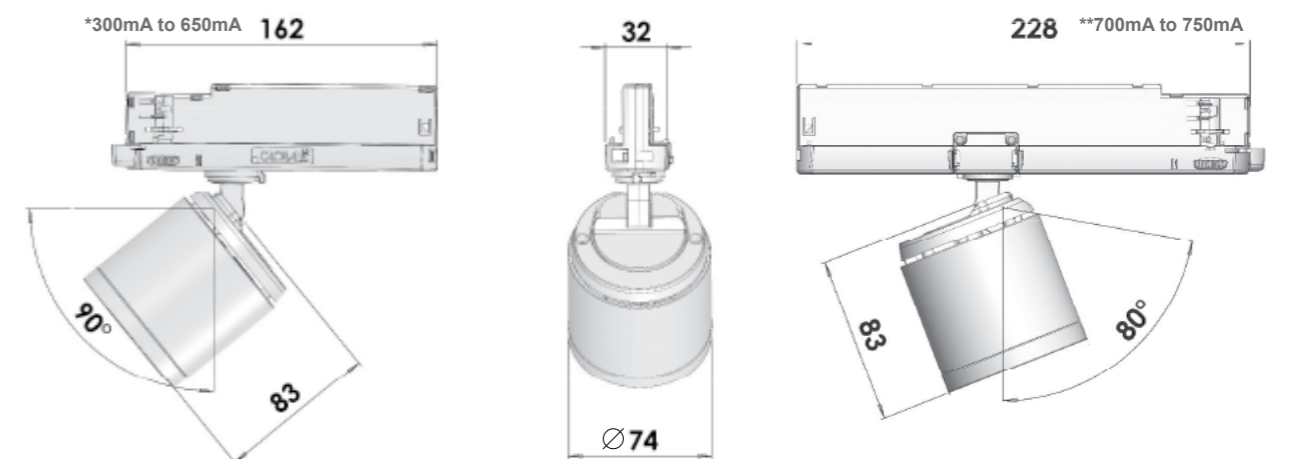

Various Kelvin and CRI options available to suit project requirements