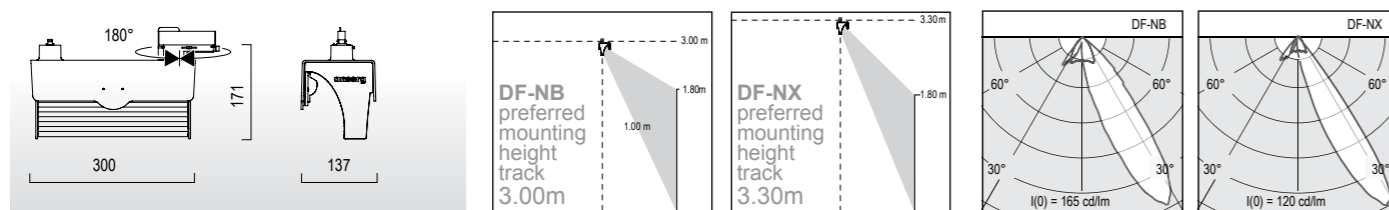

Navo NSK DF

1. FEATURES:
2. Asymmetrical Luminaire
   - With integral reflector DF-NB or DF-NX
   - Interchangeable reflectors

Ordering example: Product Name/CRI/Reflector/Luminaire Colour/W (e.g. NavoNSKDF/830/NB/W/35)

Reflector	Luminaire Colour	CRI Light Colour	Lumen category	Wattage (system)	Efficiency
NB and NX Reflectors	☐ White ☒ Anthracite ☐ Silver	830	4000 Lm	35W	116Lm/W
			6000 Lm	50W	118Lm/W
		840 927	Photometric data on request