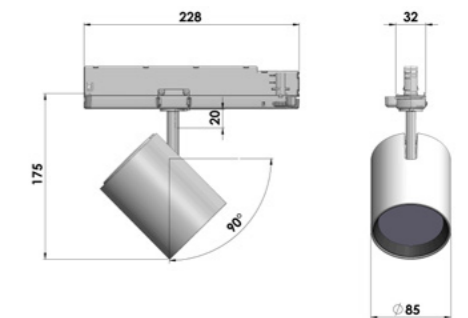

Lival Bingo

1. FEATURES:
2. Passive cooling
   - Aluminium housing
   - 50,000H (L80B10)

Ordering example: Product Name/CRI/Kelvin/Beam Angle/Luminaire Colour (e.g. LivalLift/34/42/W)

Input Power	LED-Modules	Colour Consistency	Installation Type	Material	Beam Angles	Luminaire Colour
220 - 240V	CRI 83+ / CRI 92+ / CRI 97+	2-Step MacAdam	Recessed, Ceiling Mounted Luminaire	Powder Painted Die-Cast Aluminium	Spot Narrow Flood Flood Wide Flood	☐ White ☒ Silver ☐ Black

COB luminous flux:				
CODE	CRI	K	W (system)	Lm
LivalBingo27	97+	3500K	27W	2250Lm
LivalBingo34	97+	4000K	34W	2625Lm