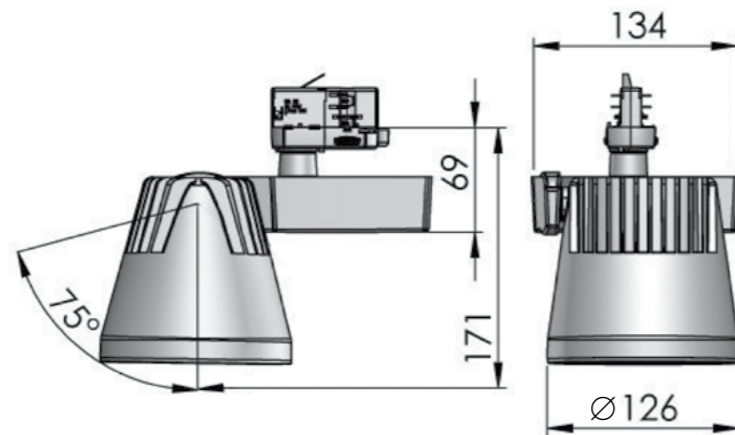

Various Kelvin and CRI options available to suit project requirements