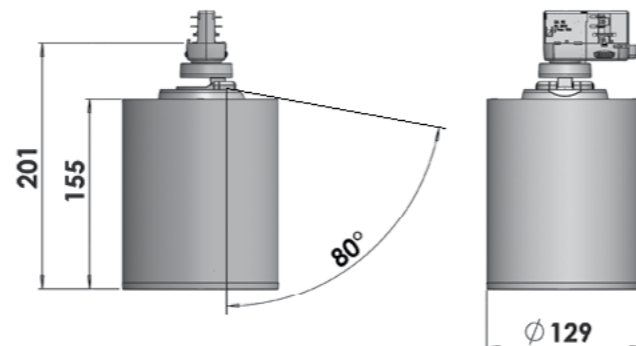

Input Power	LED-Modules	Colour Consistency	Installation Type	Material	Beam Angles	Luminaire Colour
220 - 240V	CRI 80+ and CRI 90+ Vivid Natural / Vivid Brilliant Meat / Bakery / Fish / Fruit / Vegetable	2-Step MacAdam	3-Phase Track	Powder Painted Die-cast Aluminium	COB 1206 / 1212 S 10° / - NFL 24° / 20° FL 30° / 40° WFL 50° / 60°	○ White ● Black ● Silver

Output Current / Module Wattage / Luminaire Wattage:	LED Module: 1206 6Gen - COB luminous flux:				Power: 700mA - 850mA			
	CRI 80+ 3000K	CRI 80+ 4000K	CRI 80+ 5000K	CRI 90+ 2700K Below BBL	CRI 90+ 3000K Below BBL	CRI 90+ 3500K Below BBL	CRI 90+ 4000K	
700mA / 25W / 28W	3675Lm	3775Lm	3800Lm	2875Lm	2975Lm	3025Lm	3200Lm	
750mA / 27W / 29W	3875Lm	3975Lm	4025Lm	3075Lm	3150Lm	3200Lm	3350Lm	
800mA / 29W / 31W	4050Lm	4175Lm	4225Lm	3175Lm	3300Lm	3350Lm	3525Lm	
850mA / 31W / 33W	4250Lm	4375Lm	4425Lm	3325Lm	3475Lm	3525Lm	3700Lm	

Output Current / Module Wattage / Luminaire Wattage:	LED Module: 1212 6Gen - COB luminous flux:				Power: 700mA - 850mA			
	CRI 80+ 3000K	CRI 80+ 4000K	CRI 80+ 5000K	CRI 90+ 2700K Below BBL	CRI 90+ 3000K Below BBL	CRI 90+ 3500K Below BBL	CRI 90+ 4000K	
700mA / 23W / 26W	3950Lm	4050Lm	4100Lm	3075Lm	3200Lm	3250Lm	3425Lm	
750mA / 25W / 28W	4200Lm	4300Lm	4350Lm	3275Lm	3400Lm	3450Lm	3650Lm	
800mA / 27W / 30W	4450Lm	4550Lm	4625Lm	3475Lm	3625Lm	3675Lm	3875Lm	
850mA / 29W / 32W	4700Lm	4825Lm	4875Lm	3675Lm	3825Lm	3875Lm	4075Lm	

Various Kelvin and CRI options available to suit project requirements

Cafeteria

1. FEATURES:
2. New Gen-6 COB
   - Passive cooling
   - Tilt and rotate action
   - Supplied with protective glass
   - Minimum lumen maintenance: 50 000h (L80B10)

Ordering example: Product Name/CRI/Kelvin/Beam Angle/Luminaire Colour/mA (e.g. Cafeteria/80/30/15/W/500)

Input Power	LED-Modules	Colour Consistency	Installation Type	Material	Beam Angles	Luminaire Colour
220 - 240V	CRI 80+ and CRI 90+ Vivid Natural / Vivid Brilliant Meat / Bakery / Fish / Fruit / Vegetable	2-Step MacAdam	3-Phase Track	Powder Painted Die-cast Aluminium	COB 1206: S 15° NFL 20° FL 30° WFL 50°	○ White ● Black ● Silver

Output Current / Module Wattage / Luminaire Wattage:	LED Module: 1206 6Gen - COB luminous flux:				Power: 500mA - 850mA			
	CRI 80+ 3000K	CRI 80+ 4000K	CRI 80+ 5000K	CRI 90+ 2700K Below BBL	CRI 90+ 3000K Below BBL	CRI 90+ 3500K Below BBL	CRI 90+ 4000K	
*500mA / 17W / 18W	2725Lm	2775Lm	2825Lm	2125Lm	2200Lm	2250Lm	2350Lm	
*550mA / 19W / 21W	2950Lm	3025Lm	3075Lm	2300Lm	2400Lm	2450Lm	2575Lm	
*600mA / 21W / 23W	3175Lm	3275Lm	3300Lm	2500Lm	2600Lm	2625Lm	2775Lm	
*650mA / 23W / 25W	3400Lm	3500Lm	3525Lm	2675Lm	2755Lm	2800Lm	2975Lm	
**700mA / 25W / 27W	3625Lm	3700Lm	3750Lm	2825Lm	2950Lm	2975Lm	3150Lm	
**750mA / 27W / 29W	3825Lm	3925Lm	3975Lm	3000Lm	3100Lm	3150Lm	3325Lm	
**800mA / 29W / 31W	4025Lm	4125Lm	4175Lm	3150Lm	3275Lm	3325Lm	3500Lm	
**850mA / 31W / 33W	4225Lm	4325Lm	4375Lm	3300Lm	3425Lm	3475Lm	3675Lm