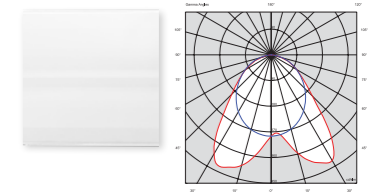

DIFFUSER OPTIONS:

- Opal Diffuser

- Micro Prism Lens

- Double Asymmetric Lens

MOUNTING OPTIONS:

- Tilt Adaptor

- Double Adaptor

Various Kelvin and CRI options available to suit project requirements