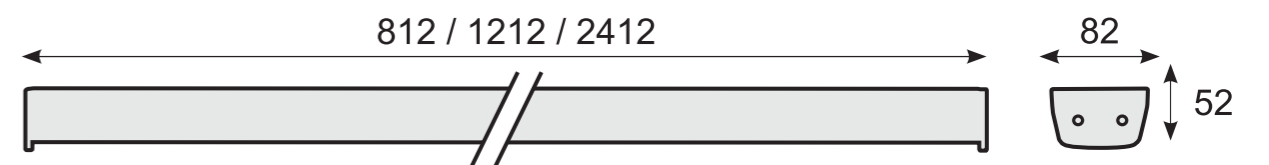

DIFFUSER OPTIONS:

- Opal Diffuser

- Micro Prism Lens

- Double Asymmetric Lens

MOUNTING OPTIONS:

- Tilt Adaptor

- Double Adaptor

Various Kelvin and CRI options available to suit project requirements