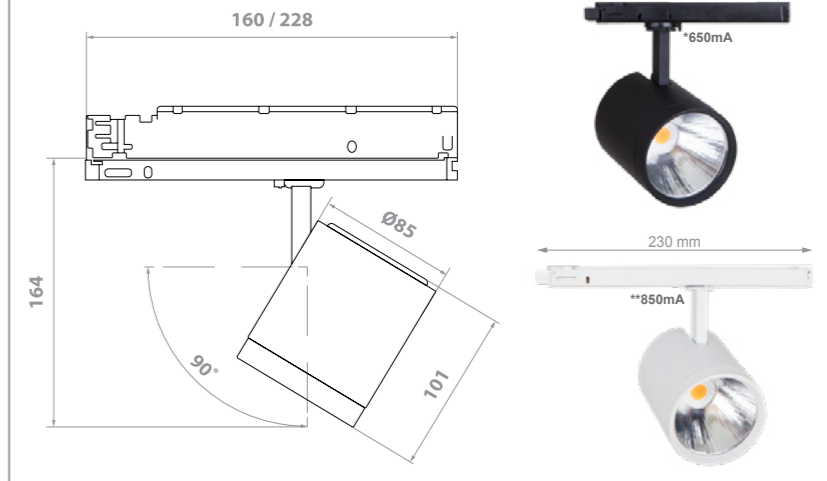

DIMENSIONS:

Various Kelvin and CRI options available to suit project requirements