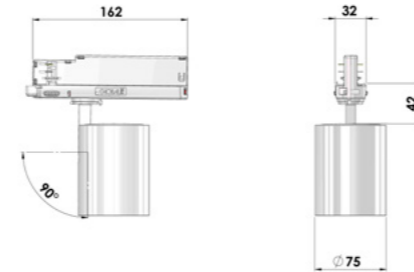

Lival Bing

1. FEATURES:
2. Passive cooling
   - Aluminium housing
   - 50,000H (L80B10)

Ordering example: Product Name/CRI/UGR<19/Kelvin/Beam Angle/Luminaire Colour (e.g. LivalBing/19/25/W/S/B)

Input Power	LED-Modules	Colour Consistency	Installation Type	Material	Beam Angles	Luminaire Colour
220 - 240V	CRI 83+ / CRI 92+ / CRI 97+	2-Step MacAdam	Recessed, Ceiling Mounted Luminaire	Powder Painted Die-Cast Aluminium	Spot Narrow Flood Flood Wide Flood	☐ White ☐ Silver ☐ Black

COB luminous flux:				
CODE	CRI	K	W (system)	Lm
LivalBing19	97+	3500K	19W	1725Lm
LivalBing25	97+	4000K	25W	2175Lm