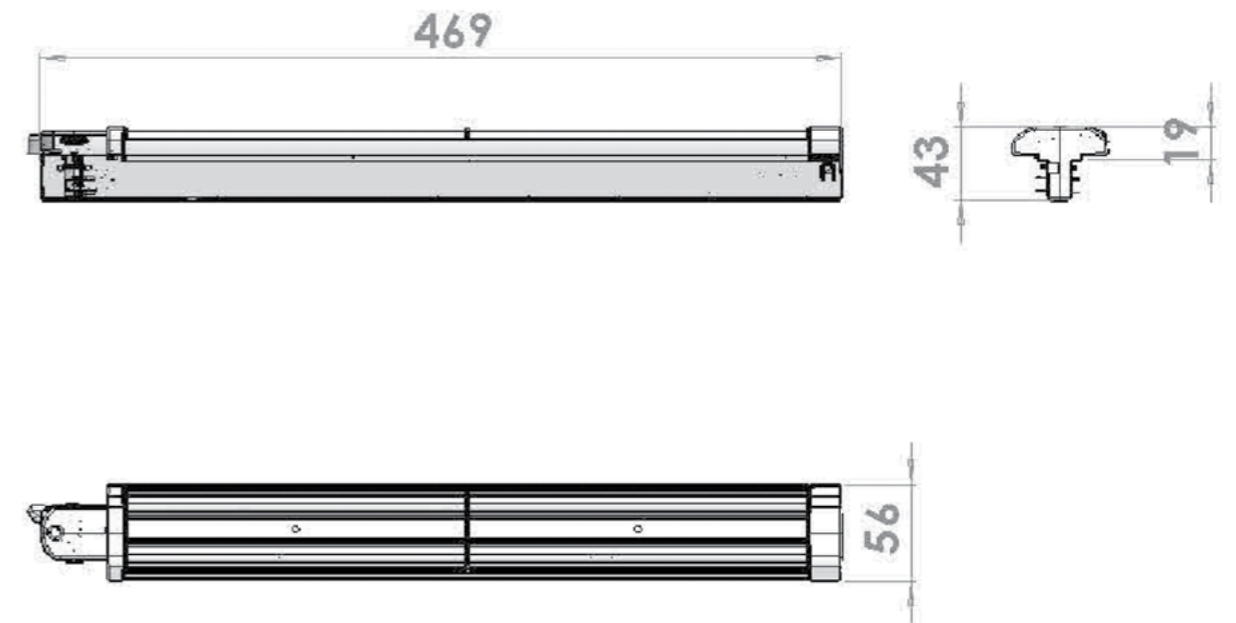

Various Kelvin and CRI options available to suit project requirements