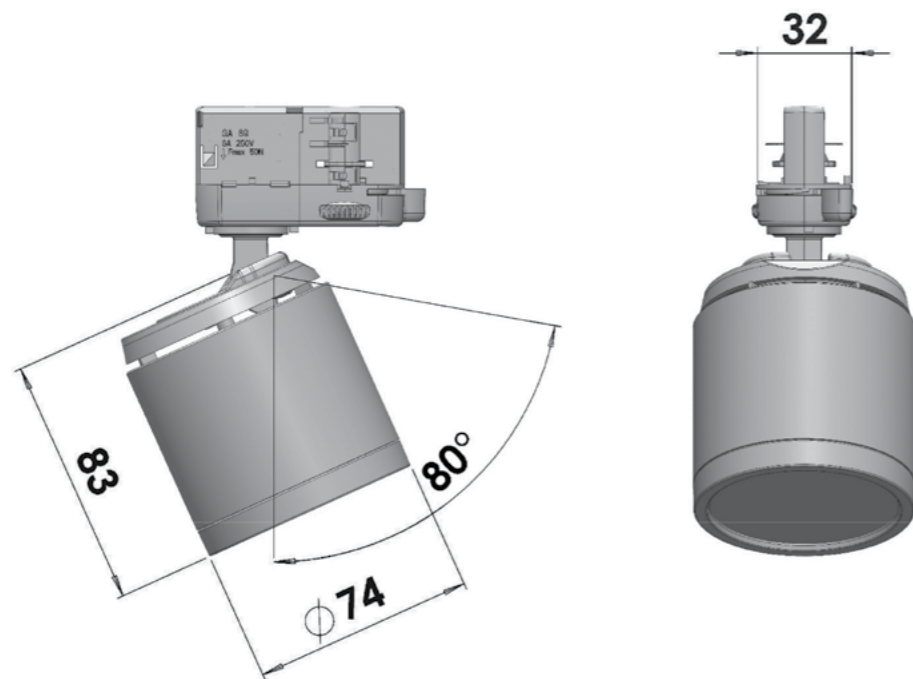

AC Casa

1. **FEATURES:**
2. Passive cooling
   - No driver required
   - Tilt and rotate action
   - Supplied with protective glass
   - Minimum lumen maintenance: 50 000h (L70B50)

Ordering example: Product Name/CRI/Kelvin/Beam Angle/Luminaire Colour/W (e.g. ACCasa/80/30/15/W/12)

Input Power	LED-Modules	Colour Consistency	Installation Type	Material	Beam Angles	Luminaire Colour
220 - 240V	CRI 80+ and CRI 90+	3-Step MacAdam	3 - Phase Tracks	Powder Painted Die-cast Aluminium	COB CLC240: S 15° FL 24°	☐ White ☐ Black ☐ Silver

LED Module: 240 - COB luminous flux:

Output Current / Module Wattage / Luminaire Wattage:	CRI 80+ 2700K	CRI 80+ 3000K	CRI 80+ 4000K	CRI 90+ 3500K Below BBL
11.8W	-	-	1200Lm	-
12W	-	1200Lm	-	-
12.8W	1200Lm	-	-	-
13.3W	-	-	-	1200Lm