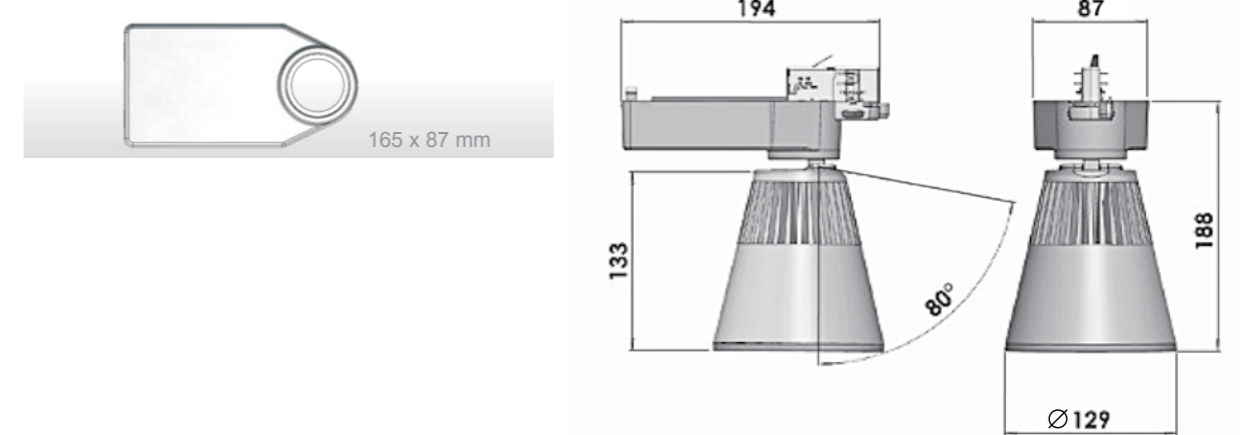

Various Kelvin and CRI options available to suit project requirements