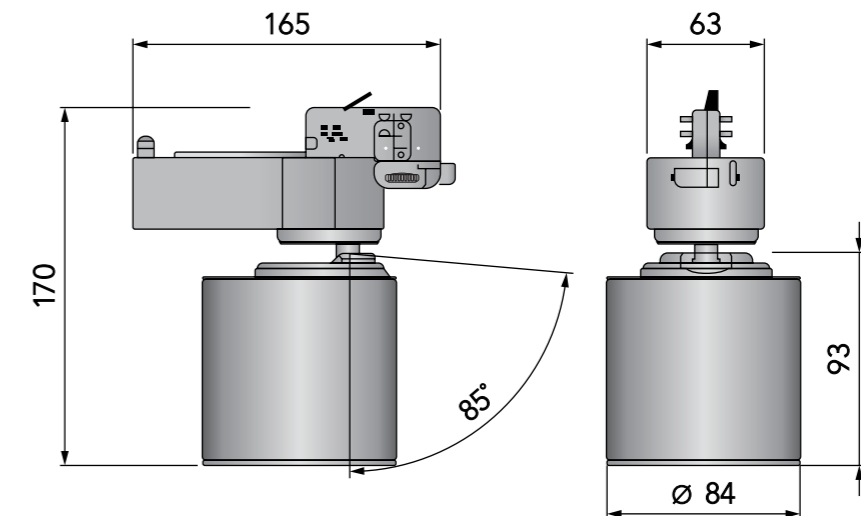

Various Kelvin and CRI options available to suit project requirements