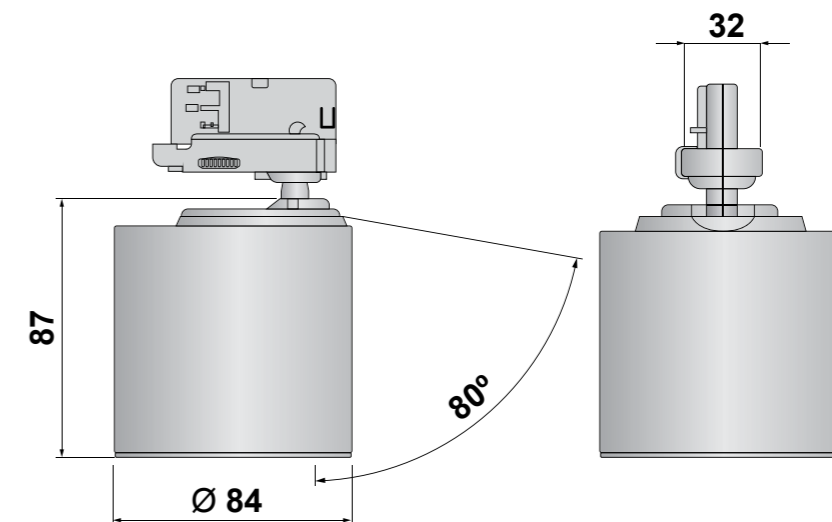

Various Kelvin and CRI options available to suit project requirements