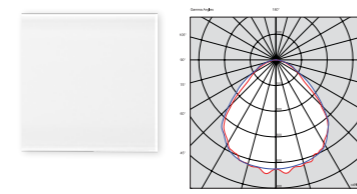

DIFFUSER OPTIONS:

- Opal Diffuser