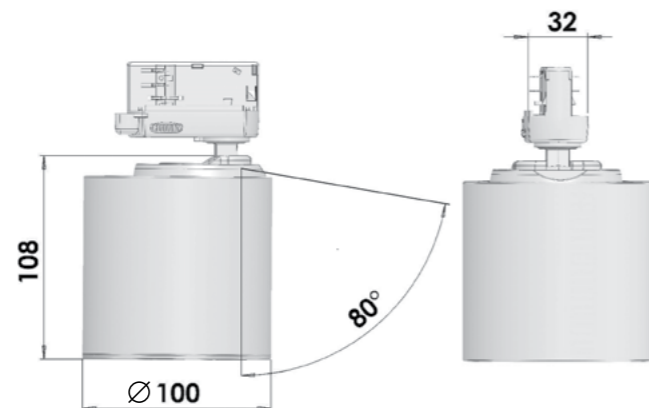

Various Kelvin and CRI options available to suit project requirements

AC Standard

1. **FEATURES:**
2. Passive cooling
   - No driver required
   - Tilt and rotate action
3. **FEATURES:**
4. Supplied with protective glass
   - Minimum lumen maintenance: 50 000h (L70B50)