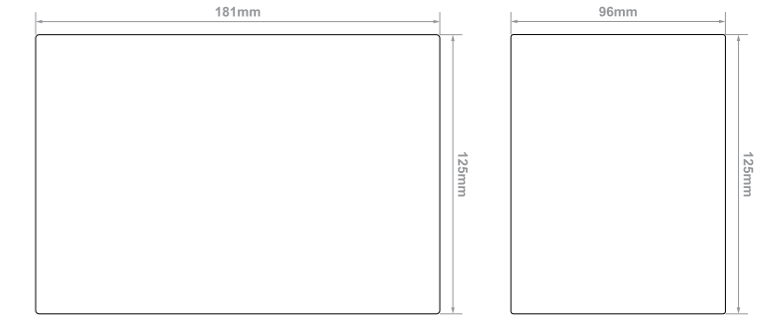

Ordering example: Product Name/Fitting Colour (e.g. BriaSqDuo/W)

Input Power	LED-Modules	Colour Consistency	Installation Type	Material	Luminaire Colour
230 V	GU10 LED Compatible 50W (Max)	-	Surface Mounted	Aluminium	☐ Sand White (W) ☐ Sand Black (B)

COLOUR OPTION:

DIMENSIONS: