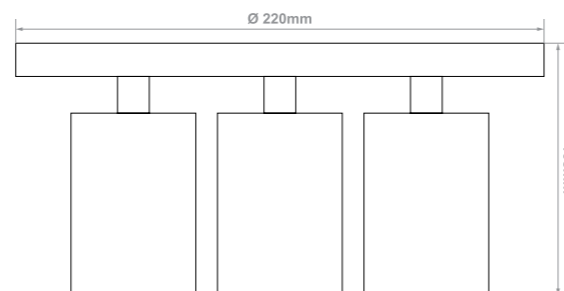

DIMENSIONS: