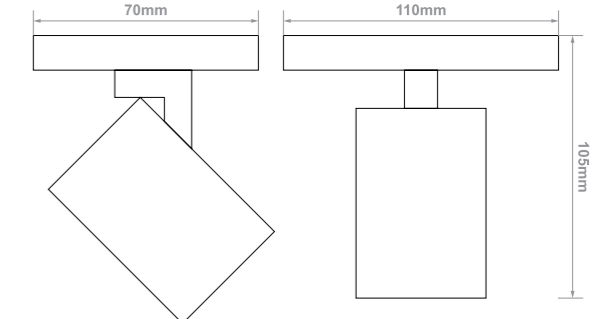

COLOUR OPTIONS:

DIMENSIONS:

GU10 Spot Lights

16

Shea

- FEATURES:
- Aluminium alloy body
 - Adjustable head

Ordering example: Product Name/Fitting Colour/Switch Option (e.g. Shea/W/CS)

Input Power	LED-Modules	Colour Consistency	Installation Type	Material	Luminaire Colour
230 V	GU10 LED Compatible 35W (Max)	-	Surface Mounted	Aluminium	<input type="radio"/> Sand White (W) <input checked="" type="radio"/> Sand Black (B)

INTEGRATED SWITCH OPTION:

Complete with switch (CS)

COLOUR OPTION:

Non-switchable (NS)

DIMENSIONS:

Shea Duo

- FEATURES:
- Aluminium alloy body
 - Adjustable heads

Ordering example: Product Name/Fitting Colour (e.g. SheaDuo/W)

COLOUR OPTION:

DIMENSIONS:

Shea Trio B

- FEATURES:
- Aluminium alloy body
 - Adjustable heads

Ordering example: Product Name/Fitting Colour (e.g. SheaTrioB/W)

Input Power	LED-Modules	Colour Consistency	Installation Type	Material	Luminaire Colour
230 V	GU10 LED Compatible 35W (Max)	-	Surface Mounted	Aluminium	<input type="radio"/> Sand White (W) <input checked="" type="radio"/> Sand Black (B)