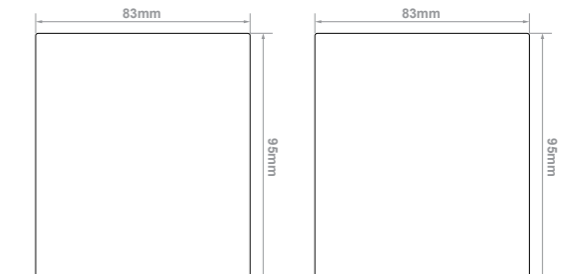

COLOUR OPTION:

DIMENSIONS:
 Ø 65mm

Kiara

- FEATURES:
 • Aluminium alloy body

Ordering example: Product Name/Fitting Colour (e.g. Kiara/W)

Input Power	LED-Modules	Colour Consistency	Installation Type	Material	Luminaire Colour
230 V	GU10 LED Compatible 50W (Max)	-	Surface Mounted	Aluminium	<input type="radio"/> Sand White (W) <input checked="" type="radio"/> Sand Black (B)

COLOUR OPTION:

DIMENSIONS:

Finley

- FEATURES:
- Aluminium alloy body
 - Adjustable

Ordering example: Product Name/Fitting Colour (e.g. TH5826/WB/A)

Input Power	LED-Modules	Colour Consistency	Installation Type	Material	Luminaire Colour
230 V	GU10 LED Compatible 50W (Max)	-	Surface Mounted	Aluminium	<input type="radio"/> Sand White (W) <input type="radio"/> Sand Black (B) <input type="radio"/> Aluminium (A)

COLOUR OPTIONS:

DIMENSIONS:

GU10 Spot Lights

16

Shea

- FEATURES:
- Aluminium alloy body
 - Adjustable head

Ordering example: Product Name/Fitting Colour/Switch Option (e.g. Shea/W/CS)

Input Power	LED-Modules	Colour Consistency	Installation Type	Material	Luminaire Colour
230 V	GU10 LED Compatible 35W (Max)	-	Surface Mounted	Aluminium	<input type="radio"/> Sand White (W) <input checked="" type="radio"/> Sand Black (B)

INTEGRATED SWITCH OPTION:

Complete with switch (CS)

COLOUR OPTION:

Non-switchable (NS)

DIMENSIONS:

Shea Duo

- FEATURES:
- Aluminium alloy body
 - Adjustable heads

Ordering example: Product Name/Fitting Colour (e.g. SheaDuo/W)