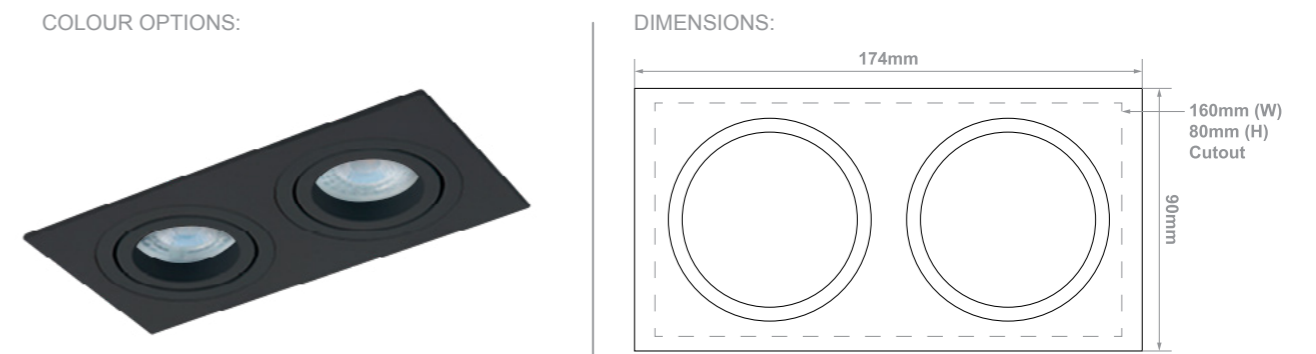

Riley Square Duo

- FEATURES:
- Aluminium alloy body
 - Adjustable

Ordering example: Product Name/Fitting Colour (e.g. RileySqDuo/W)

Input Power	LED-Modules	Colour Consistency	Installation Type	Material	Luminaire Colour
230 V	GU10 LED Compatible 50W (Max)	-	Recessed Mounted	Aluminium	<input type="radio"/> Sand White (W) <input type="radio"/> Sand Black (B) <input type="radio"/> Aluminium (A)

Bridget Round

- FEATURES:
- Zinc alloy body
 - Adjustable

Ordering example: Product Name/Fitting Colour (e.g. BridgetRnd/W)

Input Power	LED-Modules	Colour Consistency	Installation Type	Material	Luminaire Colour
230 V	GU10 LED Compatible 50W (Max)	-	Recessed Mounted	Zinc Alloy	<input type="radio"/> Sand White (W) <input type="radio"/> Sand Black (B)

COLOUR OPTIONS:

DIMENSIONS:

GU10 Spot Lights

16

Shea

- FEATURES:
- Aluminium alloy body
 - Adjustable head

Ordering example: Product Name/Fitting Colour/Switch Option (e.g. Shea/W/CS)

Input Power	LED-Modules	Colour Consistency	Installation Type	Material	Luminaire Colour
230 V	GU10 LED Compatible 35W (Max)	-	Surface Mounted	Aluminium	<input type="radio"/> Sand White (W) <input checked="" type="radio"/> Sand Black (B)