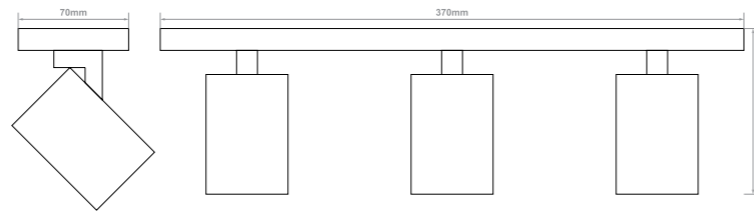

COLOUR OPTION:

DIMENSIONS:

Shea Trio B

- FEATURES:
- Aluminium alloy body
 - Adjustable heads

Ordering example: Product Name/Fitting Colour (e.g. SheaTrioB/W)

Input Power	LED-Modules	Colour Consistency	Installation Type	Material	Luminaire Colour
230 V	GU10 LED Compatible 35W (Max)	-	Surface Mounted	Aluminium	<input type="radio"/> Sand White (W) <input checked="" type="radio"/> Sand Black (B)

COLOUR OPTIONS:

DIMENSIONS:

Shea Trio C

- FEATURES:
- Aluminium alloy body
 - Adjustable heads

Ordering example: Product Name/Fitting Colour (e.g. SheaTrioC/W)

Input Power	LED-Modules	Colour Consistency	Installation Type	Material	Luminaire Colour
230 V	GU10 LED Compatible 35W (Max)	-	Surface Mounted	Aluminium	<input type="radio"/> Sand White (W) <input checked="" type="radio"/> Sand Black (B)