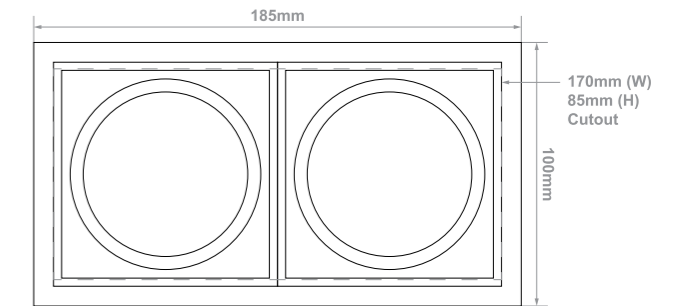

Ordering example: Product Name/Fitting Colour (e.g. BridgetSqDuo/W)

Input Power	LED-Modules	Colour Consistency	Installation Type	Material	Luminaire Colour
230 V	GU10 LED Compatible 50W (Max)	-	Recessed Mounted	Zinc Alloy	☐ Sand White (W) ☐ Sand Black (B)

COLOUR OPTION:

DIMENSIONS: