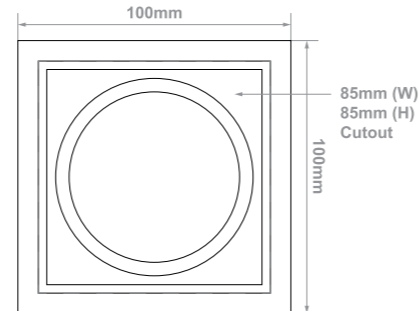

DIMENSIONS: