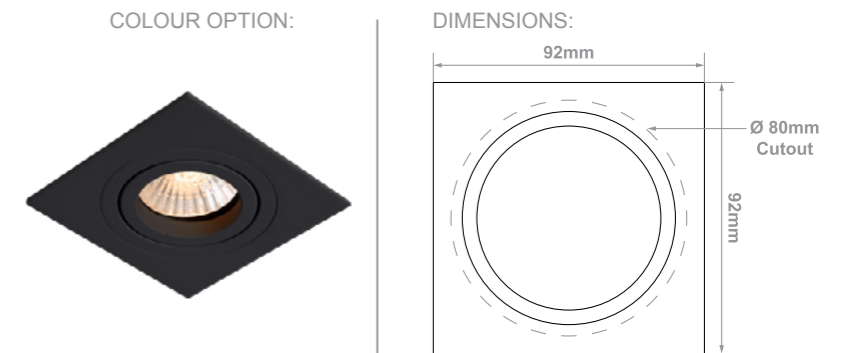

Ordering example: Product Name/Fitting Colour (e.g. RileySq/W)

Input Power	LED-Modules	Colour Consistency	Installation Type	Material	Luminaire Colour
230 V	GU10 LED Compatible 50W (Max)	-	Recessed Mounted	Aluminium	☐ Sand White (W) ☐ Sand Black (B) ☐ Aluminium (A)