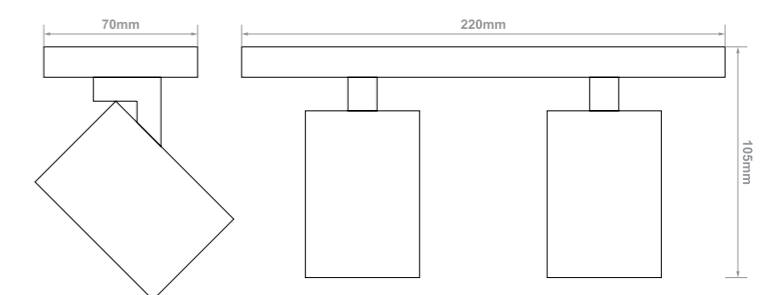

DIMENSIONS: