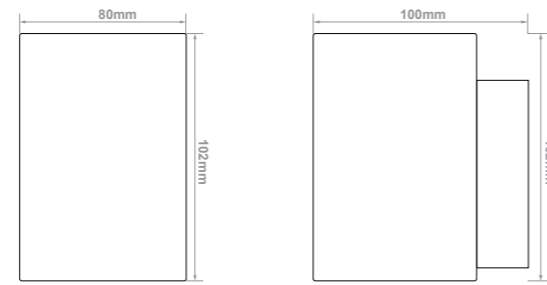

DIMENSIONS: