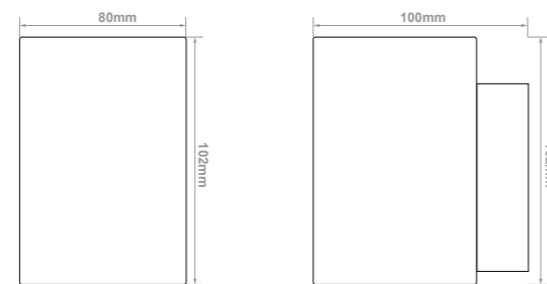

COLOUR OPTIONS:

DIMENSIONS:

Shea Trio C

- FEATURES:
- Aluminium alloy body
 - Adjustable heads

Ordering example: Product Name/Fitting Colour (e.g. SheaTrioC/W)

Input Power	LED-Modules	Colour Consistency	Installation Type	Material	Luminaire Colour
230 V	GU10 LED Compatible 35W (Max)	-	Surface Mounted	Aluminium	<input type="radio"/> Sand White (W) <input checked="" type="radio"/> Sand Black (B)

COLOUR OPTION:

DIMENSIONS:

GU10 Surface Wall Mounted Lights

19

Casey

- FEATURES:
- Aluminium alloy body
 - Up and down Light Distribution

Ordering example: Product Name/Fitting Colour (e.g. Casey/SW/G)

Input Power	LED-Modules	Colour Consistency	Installation Type	Material	Luminaire Colour
230 V	G9 LED Compatible 40W (Max)	-	Surface Wall Mounted	Aluminium	<input type="radio"/> Sand White (SW/SW) <input type="radio"/> Sand White & Gold (SW/G) <input type="radio"/> Sand Black & Gold (SB/G)

COLOUR OPTIONS:

DIMENSIONS:

Ena

- FEATURES:
- Aluminium alloy body
 - Up and down Light Distribution

Ordering example: Product Name/Fitting Colour (e.g. Ena/SW/G)

Input Power	LED-Modules	Colour Consistency	Installation Type	Material	Luminaire Colour
230 V	G9 LED Compatible 40W (Max)	-	Surface Wall Mounted	Aluminium	<input type="radio"/> Sand White (SW/SW) <input type="radio"/> Sand White & Gold (SW/G) <input type="radio"/> Sand Black & Gold (SB/G)

COLOUR OPTIONS:

DIMENSIONS:

Neala

- FEATURES:
- Aluminium alloy body
 - Up and down Light Distribution

Ordering example: Product Name/Fitting Colour (e.g. Neala/SW/G)

Input Power	LED-Modules	Colour Consistency	Installation Type	Material	Luminaire Colour
230 V	G9 LED Compatible 40W (Max)	-	Surface Wall Mounted	Aluminium	<input type="radio"/> Sand White (SW/SW) <input type="radio"/> Sand White & Gold (SW/G) <input type="radio"/> Sand Black & Gold (SB/G)