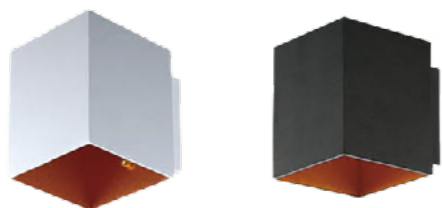

Ordering example: Product Name/Fitting Colour (e.g. Ena/SW/G)

Input Power	LED-Modules	Colour Consistency	Installation Type	Material	Luminaire Colour
230 V	G9 LED Compatible 40W (Max)	-	Surface Wall Mounted	Aluminium	☐ Sand White (SW/SW) ☐ Sand White & Gold (SW/G) ☐ Sand Black & Gold (SB/G)

COLOUR OPTIONS: