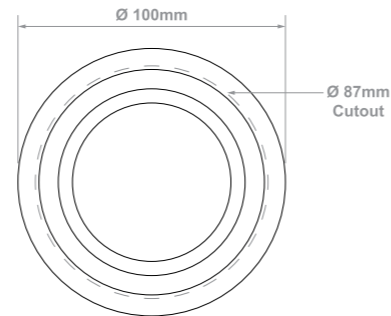

DIMENSIONS: