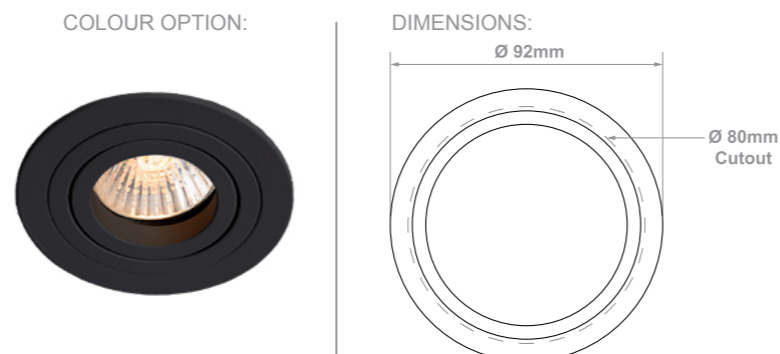

Input Power	LED-Modules	Colour Consistency	Installation Type	Material	Luminaire Colour
230 V	GU10 LED Compatible 50W (Max)	-	Recessed Mounted	Aluminium	<input type="radio"/> Sand White (W) <input type="radio"/> Sand Black (B) <input type="radio"/> Aluminium (A)

Riley Round

- FEATURES:
- Aluminium alloy body
 - Adjustable

Ordering example: Product Name/Fitting Colour (e.g. RileyRnd/W)

Input Power	LED-Modules	Colour Consistency	Installation Type	Material	Luminaire Colour
230 V	GU10 LED Compatible 50W (Max)	-	Recessed Mounted	Aluminium	<input type="radio"/> Sand White (W) <input type="radio"/> Sand Black (B) <input type="radio"/> Aluminium (A)

COLOUR OPTIONS:

DIMENSIONS:

GU10 Spot Lights

16

Shea

- FEATURES:
- Aluminium alloy body
 - Adjustable head

Ordering example: Product Name/Fitting Colour/Switch Option (e.g. Shea/W/CS)

Input Power	LED-Modules	Colour Consistency	Installation Type	Material	Luminaire Colour
230 V	GU10 LED Compatible 35W (Max)	-	Surface Mounted	Aluminium	<input type="radio"/> Sand White (W) <input checked="" type="radio"/> Sand Black (B)

COLOUR OPTION:

DIMENSIONS:

GU10 Surface Wall Mounted Lights

19

Casey

- FEATURES:
- Aluminium alloy body
 - Up and down Light Distribution

Ordering example: Product Name/Fitting Colour (e.g. Casey/SW/G)

Input Power	LED-Modules	Colour Consistency	Installation Type	Material	Luminaire Colour
230 V	G9 LED Compatible 40W (Max)	-	Surface Wall Mounted	Aluminium	<input type="radio"/> Sand White (SW/SW) <input type="radio"/> Sand White & Gold (SW/G) <input type="radio"/> Sand Black & Gold (SB/G)