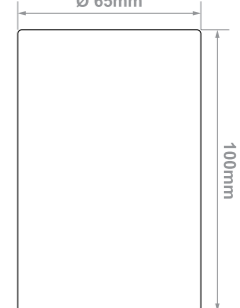

COLOUR OPTION:

DIMENSIONS:
 Ø 65mm

Kiara

- FEATURES:
 • Aluminium alloy body

Ordering example: Product Name/Fitting Colour (e.g. Kiara/W)

Input Power	LED-Modules	Colour Consistency	Installation Type	Material	Luminaire Colour
230 V	GU10 LED Compatible 50W (Max)	-	Surface Mounted	Aluminium	<input type="radio"/> Sand White (W) <input checked="" type="radio"/> Sand Black (B)