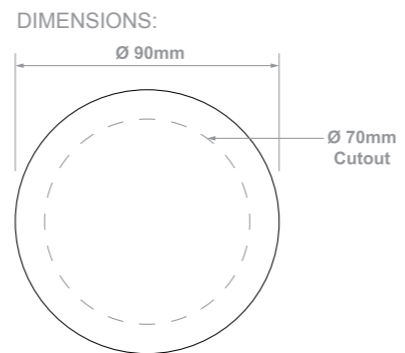

Ordering example: Product Name/Fitting Colour (e.g. Erin/W)

Input Power	LED-Modules	Colour Consistency	Installation Type	Material	Luminaire Colour
230 V	GU10 LED Compatible 50W (Max)	-	Recessed Mounted	Aluminium	☐ Sand White (W) ☐ Sand Black (B) ☐ Aluminium (A)