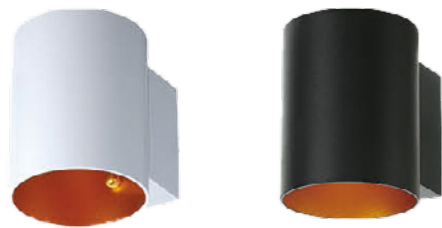

Ordering example: Product Name/Fitting Colour (e.g. Casey/SW/G)

Input Power	LED-Modules	Colour Consistency	Installation Type	Material	Luminaire Colour
230 V	G9 LED Compatible 40W (Max)	-	Surface Wall Mounted	Aluminium	☐ Sand White (SW/SW) ☐ Sand White & Gold (SW/G) ☐ Sand Black & Gold (SB/G)

COLOUR OPTIONS: