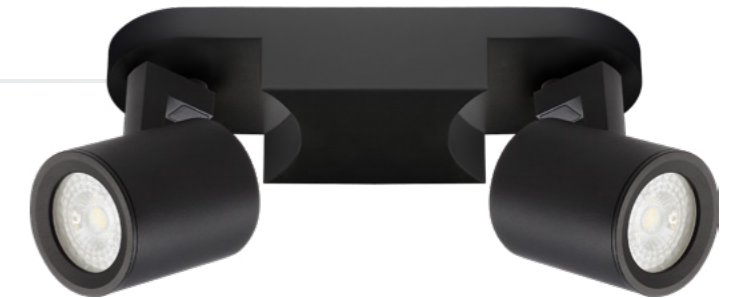

COLOUR OPTIONS:

DIMENSIONS:

GU10 Spot Lights

16

Shea

- FEATURES:
- Aluminium alloy body
 - Adjustable head

Ordering example: Product Name/Fitting Colour/Switch Option (e.g. Shea/W/CS)

Input Power	LED-Modules	Colour Consistency	Installation Type	Material	Luminaire Colour
230 V	GU10 LED Compatible 35W (Max)	-	Surface Mounted	Aluminium	<input type="radio"/> Sand White (W) <input checked="" type="radio"/> Sand Black (B)

INTEGRATED SWITCH OPTION:

Complete with switch (CS)

COLOUR OPTION:

Non-switchable (NS)

DIMENSIONS:

Shea Duo

- FEATURES:
- Aluminium alloy body
 - Adjustable heads

Ordering example: Product Name/Fitting Colour (e.g. SheaDuo/W)

COLOUR OPTION:

DIMENSIONS:

Shea Trio B

- FEATURES:
- Aluminium alloy body
 - Adjustable heads

Ordering example: Product Name/Fitting Colour (e.g. SheaTrioB/W)

Input Power	LED-Modules	Colour Consistency	Installation Type	Material	Luminaire Colour
230 V	GU10 LED Compatible 35W (Max)	-	Surface Mounted	Aluminium	<input type="radio"/> Sand White (W) <input checked="" type="radio"/> Sand Black (B)