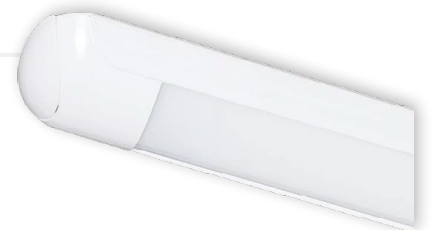

Fulda

FEATURES:

- Aluminium

Ordering example: [Product Name/Kelvin/Luminaire Colour](#) (e.g. [Fulda/3000/W](#))

CODE	Dimensions (mm)	Volts / Watts	Kelvin	Lamp	Luminaire Colour
Fulda/3000/W	1200(w) x 135(d) x 46(h)	230V / 32W	3000K / 4000K	Integrated LED	White (W)