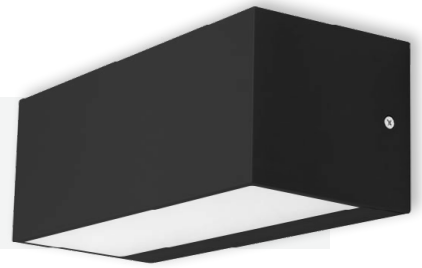

## Harz

FEATURES:  
• Aluminium

Ordering example: Product Name/Kelvin/Luminaire Colour (e.g. Harz/2700/W)

CODE	Dimensions (mm)	Volts / Watts	Kelvin	Lamp	Material / Colour
Harz/2700/W	Ø160 x 270(h)	230V / LED	2700K / 3000K / 4000K	E27	Aluminium / White (W) / Grey (G) / Copper (Cu) / Silver (S) / Black (B)