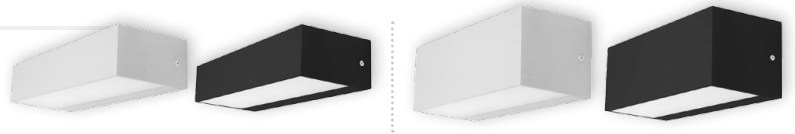

CODE	Dimensions (mm)	Volts / Watts	Kelvin	Lamp	Luminaire Colour
Lon/46/3000/W	172(w) x 82(d) x 46(h)	230V / 8W	3000K / 4000K	Integrated LED	White (W) / Black (B)
Lon/90/3000/W	230(w) x 101(d) x 90(h)	230V / 12W	3000K / 4000K	Integrated LED	White (W) / Black (B)

Loir

FEATURES:

- Shock resistant resin body / Opal PMMA Diffuser
- Wall mounted

Ordering example: [Product Name/Kelvin/Luminaire Colour](#) (e.g. Loir/2700/W)