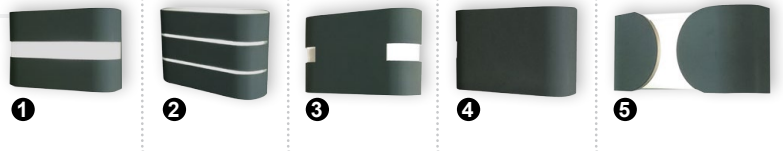

Qin

Ordering example: Product Name/Style/Kelvin/Luminaire Colour (e.g. Qin/1/3000/W)

CODE	Dimensions (mm)	Style Option	Volts / Watts	Kelvin	Lamp	Luminaire Colour
Qin/1/3000/W	160(w) x 100(d) x 90(h)	1	230V / 2 x 4W	3000K / 4000K	Integrated LED	White (W) / Grey (G)
Qin/2/3000/W	160(w) x 100(d) x 90(h)	2	230V / 2 x 3W	3000K / 4000K	Integrated LED	White (W) / Grey (G)
Qin/3/3000/W	160(w) x 100(d) x 90(h)	3	230V / 2 x 3W	3000K / 4000K	Integrated LED	White (W) / Grey (G)
Qin/4/3000/W	160(w) x 100(d) x 90(h)	4	230V / 2 x 3W	3000K / 4000K	Integrated LED	White (W) / Grey (G)
Qin/5/3000/W	160(w) x 100(d) x 90(h)	5	230V / 2 x 3W	3000K / 4000K	Integrated LED	White (W) / Grey (G)

Spey

FEATURES:

- Adjustable beam flaps
- Up/down light

Ordering example: Product Name/Kelvin/Luminaire Colour (e.g. Spey/3000/B)