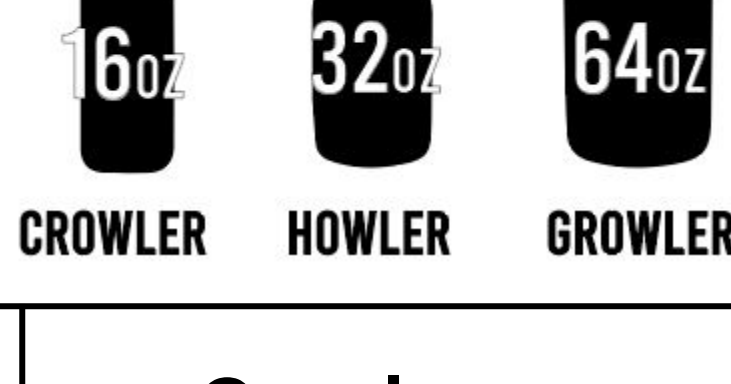

TAKE-HOME DRINKS

Anything on tap can be take to-go in
16oz crowler can / 32oz howlers / 64oz growlers

Crowler Can	Howler	Growler
1 for $5.50 4 for $16	$11*	$21*

*container not included · $40 for howler steel · $6 for growler glass

Special pricing for Tier 4: $6 for 16oz, $13 for 32oz, $25 for 64oz

SIX PACKS

ROGUE RIVER BROWN $11.99 + tax & deposit
Brown Ale · 6.5% ABV

CORNERSHOP COPPER $11.99 + tax & deposit
Copper Ale · 6.4% ABV

HOPLUST $11.99 + tax & deposit
American IPA · 7.1% ABV