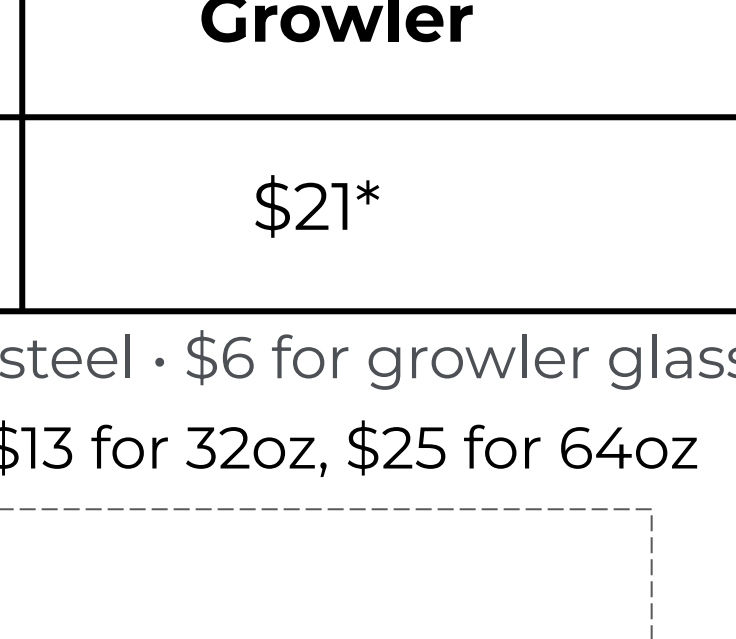

TAKE-HOME DRINKS

Anything on tap can be take to-go in 16oz crowler can / 32oz howlers / 64oz growlers

Crowler Can	Howler	Growler
1 for $5.50 4 for $16	$11*	$21*

*container not included · $40 for howler steel · $6 for growler glass
Special pricing for Tier 4: $6 for 16oz, $13 for 32oz, $25 for 64oz

SIX PACKS

ROGUE RIVER BROWN $11.99 + tax & deposit
Brown Ale · 6.5% ABV

CORNERSHOP COPPER $11.99 + tax & deposit
Copper Ale · 6.4% ABV

HOPLUST $11.99 + tax & deposit
American IPA · 7.1% ABV