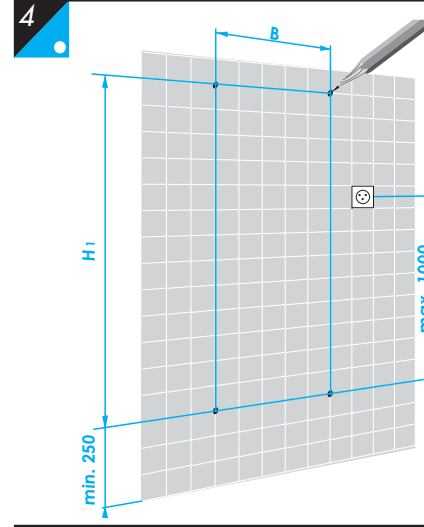

© Copyright by PBO 07/03

852020

Do it yourself

✓ OK

Class I

**F** Class II

= mm

852 030 © Copyright by ZR 05/99

Option	

		H	H <sub>1</sub>
		701/ 721	540
		1133/ 972	972
		1421/1441	1260
		1745/1765	1584

L	L <sub>2</sub>	~L <sub>3</sub>	N
450	210	135	420
500	235	160	470
600	285	210	570
750	360	285	720
1000	485	410	970

W = 75±5  
W = 125±5