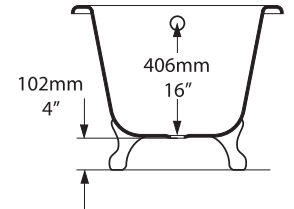

Related collections

Staffordshire tap - STA-15

Lario 100 Vanity

Wessex

WES-N-xx-OF

Top view

Front view

Section BB

*All measurements subject to +/-5% tolerance

l = 1525mm / 60"
 w = 761mm / 30"
 h = 613mm / 24 1/8"

 267

 204 ltr

 183

 120 ltr

 63

 0 ltr