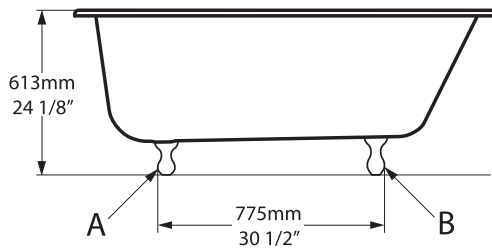

Wessex

WES-N-xx-OF

Section BB

Side view

Shown with K31 waste kit

Tap holes can be drilled by installer
Armaturenlöcher können leicht vom Installateur
gebohrt werden
Les trous de robinetterie peuvent être percés
par l'installateur
Pueden ser perforados por el instalador
I fori per rubinetti possono essere
perforati dall'installatore

*All measurements subject to +/-5% tolerance

l = 1525mm / 60"
w = 761mm / 30"
h = 613mm / 24 1/8"

267

204 ltr

183

120 ltr

63

0 ltr

.dwg | .dxf | .skp www.vandabaths.com

Massachusetts Code: Approved
cUPC listing by IAPMO: File No. 6574

VA/1204/08/Jan19