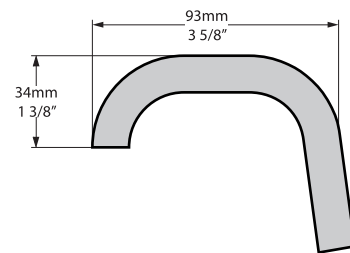

Wessex

WES-N-xx-OF

Section BB

Rim Detail

Shown with K31 waste kit

Tap holes can be drilled by installer
Armaturenlöcher können leicht vom Installateur
gebohrt werden
Les trous de robinetterie peuvent être percés
par l'installateur
Pueden ser perforados por el instalador
I fori per rubinetti possono essere
perforati dall'installatore

*All measurements subject to +/-5% tolerance

l = 1525mm / 60"
w = 761mm / 30"
h = 613mm / 24 1/8"

267

204 ltr

183

120 ltr

63

0 ltr

.dwg | .dxf | .skp www.vandabaths.com

Massachusetts Code: Approved
cUPC listing by IAPMO: File No. 6574

VA/1204/08/Jan19