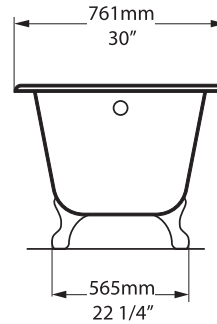

Related collections

Staffordshire tap - STA-15

Lario 100 Vanity

Wessex

WES-N-xx-OF

Top view

Front view

Section BB

*All measurements subject to +/-5% tolerance

l = 1525mm / 60"
 w = 761mm / 30"
 h = 613mm / 24 1/8"

 267

 204 ltr

 183

 120 ltr

 63

 0 ltr