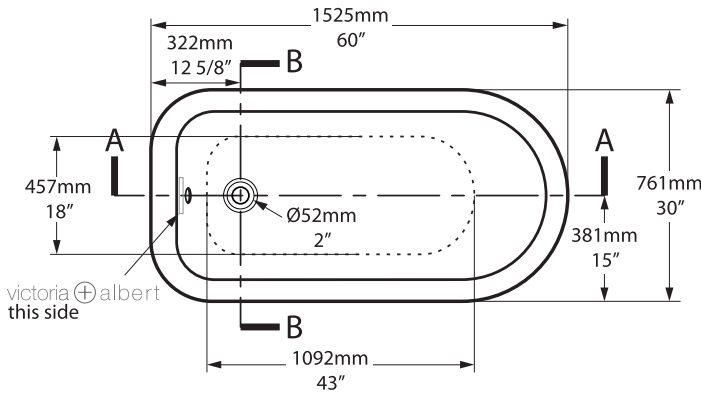

Related collections

Staffordshire tap - STA-15

Lario 100 Vanity

Wessex

WES-N-xx-OF

Top view

Front view

Section BB

*All measurements subject to +/-5% tolerance

l = 1525mm / 60"
 w = 761mm / 30"
 h = 613mm / 24 1/8"

 267

 204 ltr

 183

 120 ltr

 63

 0 ltr