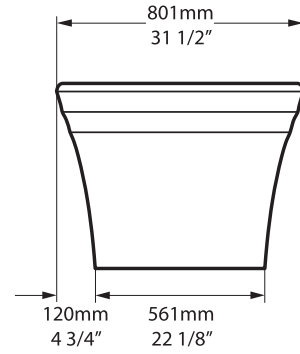

Warndon

WAR-N-xx-NO

Front view

Shown with K12/K40 waste kit

*All measurements subject to +/-5% tolerance
*Overflow hole not drilled