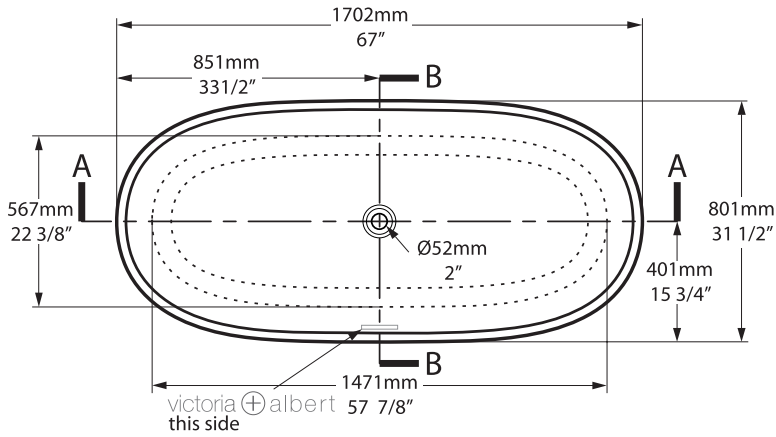

Warndon

WAR-N-xx-NO

Top view