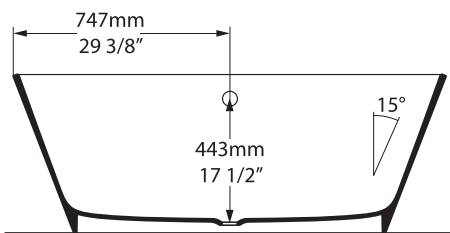

VET-N-SW-NO

Top view

Front view

Side view

Section BB

Shown with K17 Waste Kit

Section AA

*All measurements subject to +/-5% tolerance
*Overflow hole not drilled

l = 1493mm / 58³/₄"
w = 739mm / 29¹/₈"
h = 560mm / 22"

344 KG

280 ltr

221 KG

157 ltr

64 KG

0 ltr

.dwg | .dxf | .skp www.vandabaths.com