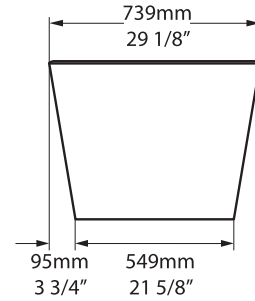

VET-N-SW-NO

Top view

Front view

Side view

Section BB

Shown with K17 Waste Kit

Section AA

*All measurements subject to +/-5% tolerance
*Overflow hole not drilled

l = 1493mm / 58³/₄"
w = 739mm / 29¹/₈"
h = 560mm / 22"

344 KG

280 ltr

221 KG

157 ltr

64 KG

0 ltr

.dwg | .dxf | .skp www.vandabaths.com