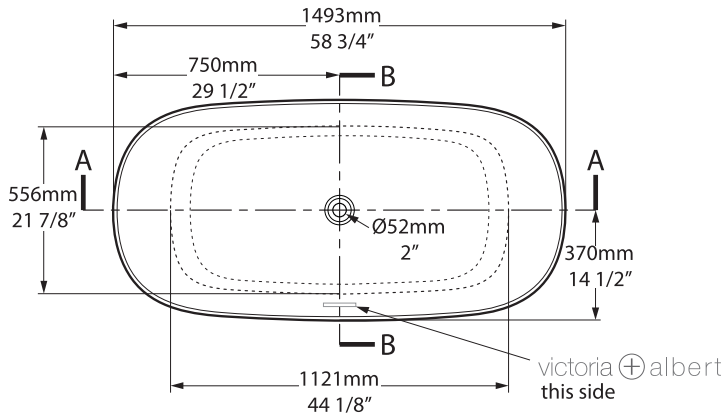

VET-N-SW-NO

Top view

Front view

Side view

Section BB

Shown with K17 Waste Kit

Section AA

*All measurements subject to +/-5% tolerance
*Overflow hole not drilled

l = 1493mm / 58³/₄"
w = 739mm / 29¹/₈"
h = 560mm / 22"

344 KG

280 ltr

221 KG

157 ltr

64 KG

0 ltr

.dwg | .dxf | .skp www.vandabaths.com