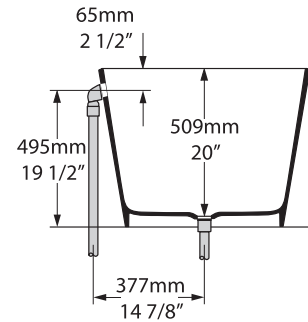

VET-N-SW-NO

Top view

Front view

Side view

Section BB

Shown with K17 Waste Kit

Section AA

*All measurements subject to +/-5% tolerance
*Overflow hole not drilled

l = 1493mm / 58³/₄"
w = 739mm / 29¹/₈"
h = 560mm / 22"

344 KG

280 ltr

221 KG

157 ltr

64 KG

0 ltr

.dwg | .dxf | .skp www.vandabaths.com