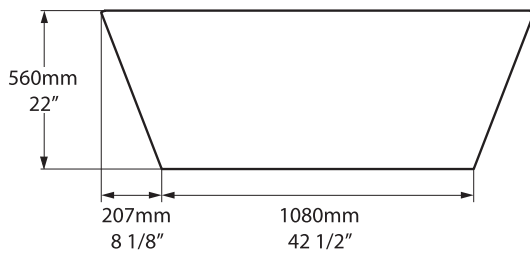

VET-N-SW-NO

Top view

Front view

Side view

Section BB

Shown with K17 Waste Kit

Section AA

*All measurements subject to +/-5% tolerance
*Overflow hole not drilled

l = 1493mm / 58³/₄"
w = 739mm / 29¹/₈"
h = 560mm / 22"

344 KG

280 ltr

221 KG

157 ltr

64 KG

0 ltr

.dwg | .dxf | .skp www.vandabaths.com