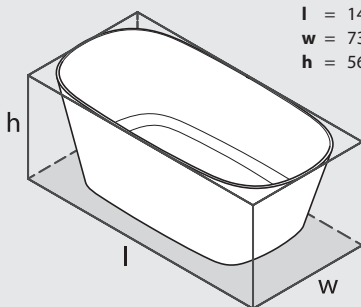

VET-N-SW-NO

Top view

Front view

Side view

Section BB

Shown with K17 Waste Kit

Section AA

*All measurements subject to +/-5% tolerance
*Overflow hole not drilled

l = 1493mm / 58³/₄"
w = 739mm / 29¹/₈"
h = 560mm / 22"

344 KG

280 ltr

221 KG

157 ltr

64 KG

0 ltr

.dwg | .dxf | .skp www.vandabaths.com