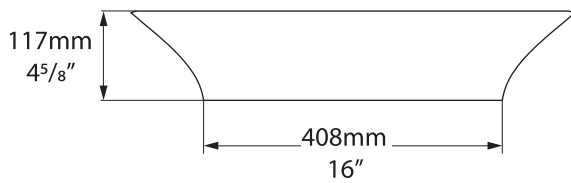

# Ravello 60

VB-RAV-60-NO / VB-RAV60-xx-NO

Top view

Front view

Side view

Section AA

\*All measurements subject to +/-5% tolerance

l = 612mm / 24 1/8"  
w = 411mm / 16 1/8"  
h = 117mm / 4 5/8"