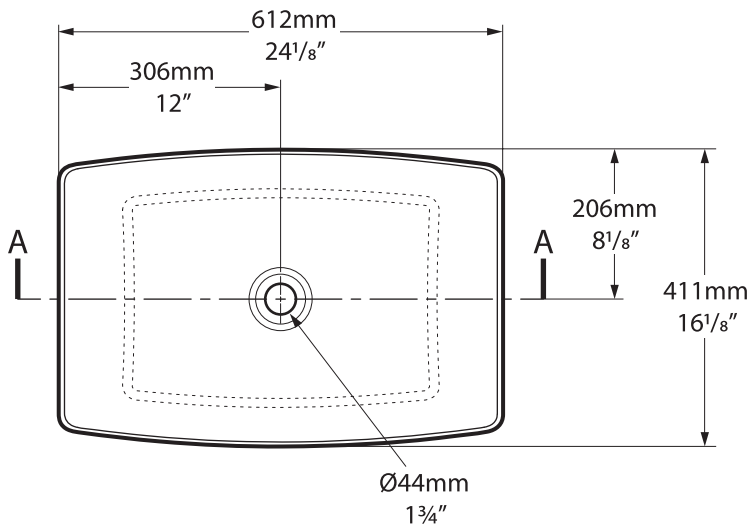

# Ravello 60

VB-RAV-60-NO / VB-RAV60-xx-NO

Top view

Front view

Side view

Section AA

\*All measurements subject to +/-5% tolerance

l = 612mm / 24 1/8"  
w = 411mm / 16 1/8"  
h = 117mm / 4 5/8"