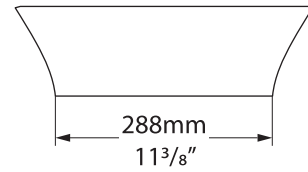

# Ravello 60

VB-RAV-60-NO / VB-RAV60-xx-NO

Top view

Front view

Side view

Section AA

\*All measurements subject to +/-5% tolerance

l = 612mm / 24 1/8"  
w = 411mm / 16 1/8"  
h = 117mm / 4 5/8"