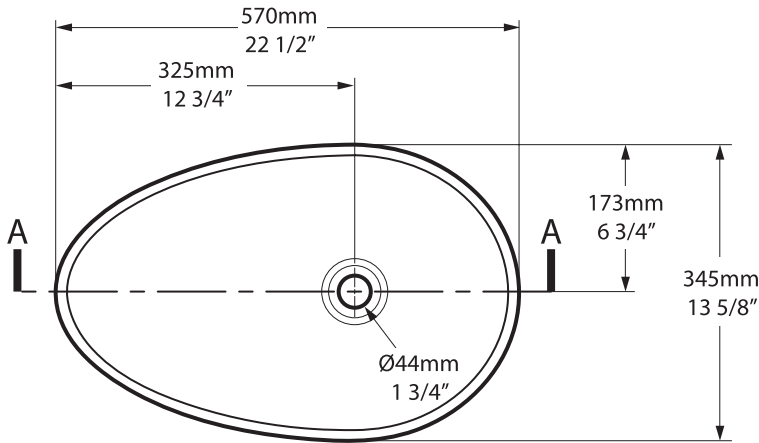

Napoli

Florin tap - FLO-11

Napoli 57

VB-NAP-57-NO / VB-NAP57-xx-NO

Top view

Front view

Side view

Section AA

*All measurements subject to +/-5% tolerance

l = 570mm / 22 1/2"
w = 345mm / 13 5/8"
h = 156mm / 6 1/8"