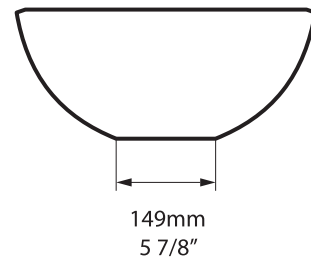

Napoli

Florin tap - FLO-11

Napoli 57

VB-NAP-57-NO / VB-NAP57-xx-NO

Top view

Front view

Side view

Section AA

*All measurements subject to +/-5% tolerance

l = 570mm / 22 1/2"
w = 345mm / 13 5/8"
h = 156mm / 6 1/8"