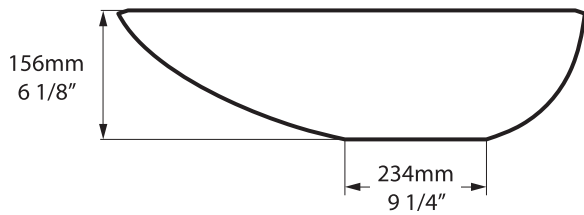

Napoli

Florin tap - FLO-11

Napoli 57

VB-NAP-57-NO / VB-NAP57-xx-NO

Top view

Front view

Side view

Section AA

*All measurements subject to +/-5% tolerance

l = 570mm / 22 1/2"
w = 345mm / 13 5/8"
h = 156mm / 6 1/8"