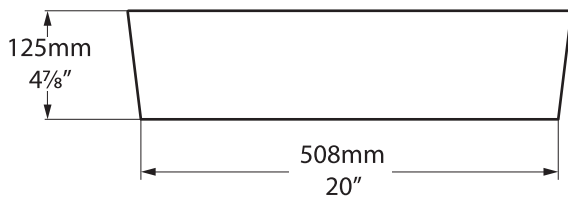

ios

Tubo Tap - TU-16

ios 54

VB-IOS-54-NO / VB-IOS54-xx-NO

Top view

Front view

Side view

Section AA

*All measurements subject to +/-5% tolerance

l = 540mm / 21 1/4"
w = 362mm / 14 1/4"
h = 125mm / 4 7/8"