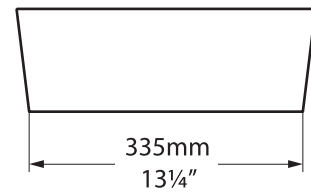

ios

Tubo Tap - TU-16

ios 54

VB-IOS-54-NO / VB-IOS54-xx-NO

Top view

Front view

Side view

Section AA

*All measurements subject to +/-5% tolerance

l = 540mm / 21 1/4"
w = 362mm / 14 1/4"
h = 125mm / 4 7/8"