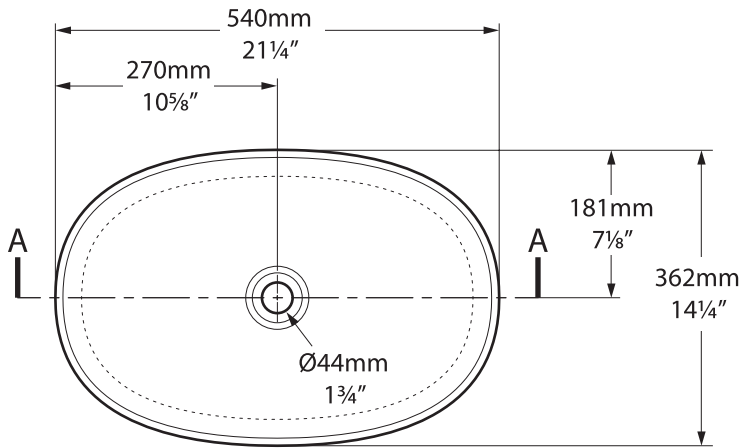

ios

Tubo Tap - TU-16

ios 54

VB-IOS-54-NO / VB-IOS54-xx-NO

Top view

Front view

Side view

Section AA

*All measurements subject to +/-5% tolerance

l = 540mm / 21 1/4"
w = 362mm / 14 1/4"
h = 125mm / 4 7/8"