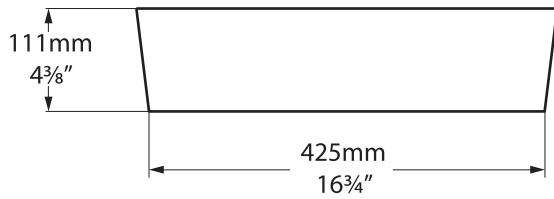

Edge

Florin Taps - FLO-11

Edge 45

VB-EDG-45-NO / VB-EDG45-xx-NO

Top view

Front view

Side view

Section AA

*All measurements subject to +/-5% tolerance

l = 450mm / 17 3/4"
w = 325mm / 12 3/4"
h = 111mm / 4 3/8"