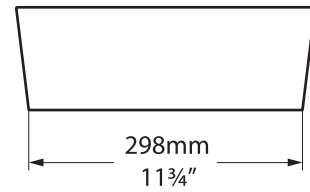

Edge

Florin Taps - FLO-11

Edge 45

VB-EDG-45-NO / VB-EDG45-xx-NO

Top view

Front view

Side view

Section AA

*All measurements subject to +/-5% tolerance

l = 450mm / 17 3/4"
w = 325mm / 12 3/4"
h = 111mm / 4 3/8"