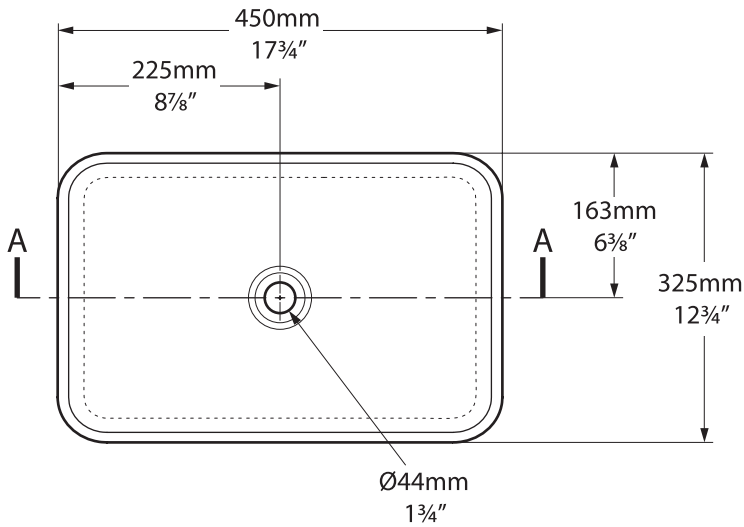

Edge

Florin Taps - FLO-11

Edge 45

VB-EDG-45-NO / VB-EDG45-xx-NO

Top view

Front view

Side view

Section AA

*All measurements subject to +/-5% tolerance

l = 450mm / 17 3/4"
w = 325mm / 12 3/4"
h = 111mm / 4 3/8"