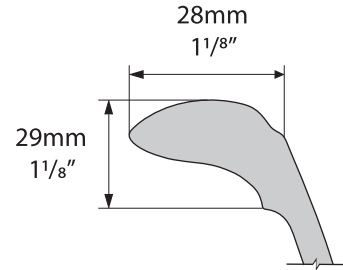

Drayton

Staffordshire tap - STA-15

Drayton 40

VB-DRA-40-NO / VB-DRA40-xx-NO

Top view

Rim detail

Front view

Side view

Section AA

*All measurements subject to +/-5% tolerance

l = 400mm / 15 3/4"
w = 400mm / 15 3/4"
h = 123mm / 47/8"