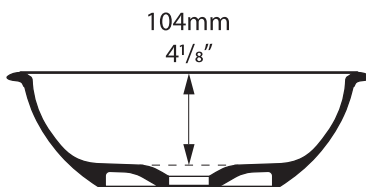

Drayton

Staffordshire tap - STA-15

Drayton 40

VB-DRA-40-NO / VB-DRA40-xx-NO

Top view

Rim detail

Front view

Side view

Section AA

*All measurements subject to +/-5% tolerance

l = 400mm / 15 3/4"
w = 400mm / 15 3/4"
h = 123mm / 47/8"