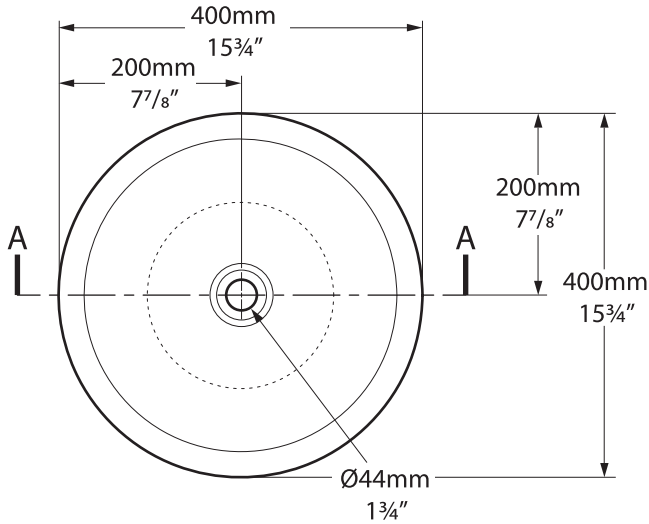

Drayton

Staffordshire tap - STA-15

Drayton 40

VB-DRA-40-NO / VB-DRA40-xx-NO

Top view

Rim detail

Front view

Side view

Section AA

*All measurements subject to +/-5% tolerance

l = 400mm / 15 3/4"
w = 400mm / 15 3/4"
h = 123mm / 47/8"