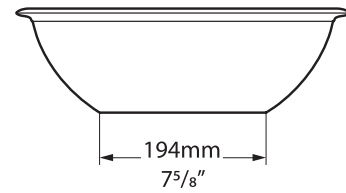

Drayton

Staffordshire tap - STA-15

Drayton 40

VB-DRA-40-NO / VB-DRA40-xx-NO

Top view

Rim detail

Front view

Side view

Section AA

*All measurements subject to +/-5% tolerance

l = 400mm / 15 3/4"
w = 400mm / 15 3/4"
h = 123mm / 47/8"