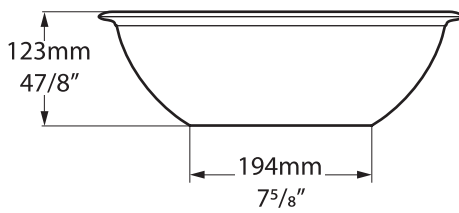

Drayton

Staffordshire tap - STA-15

Drayton 40

VB-DRA-40-NO / VB-DRA40-xx-NO

Top view

Rim detail

Front view

Side view

Section AA

*All measurements subject to +/-5% tolerance

l = 400mm / 15 3/4"
w = 400mm / 15 3/4"
h = 123mm / 47/8"