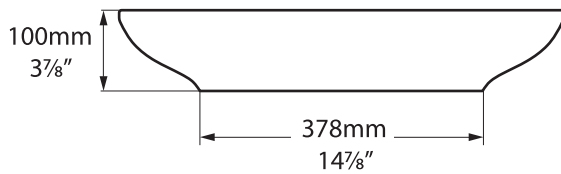

# Cabrits 55

VB-CAB-55-NO / VB-CAB55-xx-NO

Top view

Front view

Side view

Section AA

\*All measurements subject to +/-5% tolerance

l = 550mm / 21<sup>5</sup>/<sub>8</sub>"  
 w = 340mm / 13<sup>3</sup>/<sub>8</sub>"  
 h = 100mm / 3<sup>7</sup>/<sub>8</sub>"