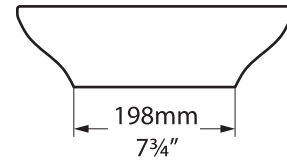

# Cabrits 55

VB-CAB-55-NO / VB-CAB55-xx-NO

Top view

Front view

Side view

Section AA

\*All measurements subject to +/-5% tolerance

l = 550mm / 21<sup>5</sup>/<sub>8</sub>"  
 w = 340mm / 13<sup>3</sup>/<sub>8</sub>"  
 h = 100mm / 3<sup>7</sup>/<sub>8</sub>"