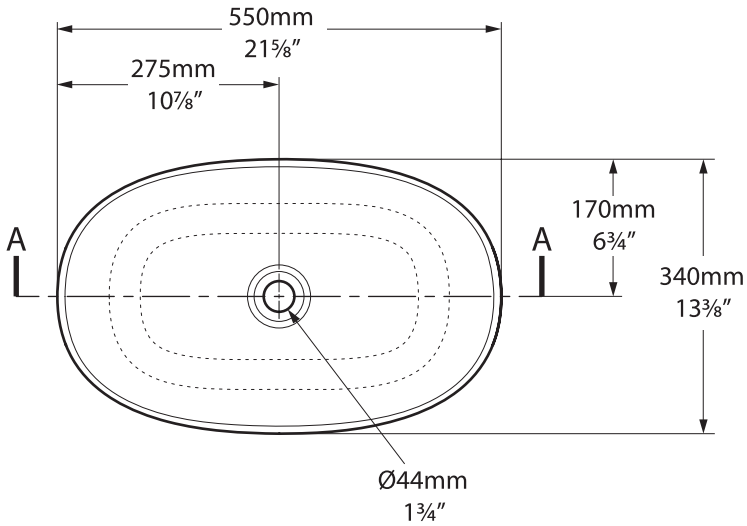

# Cabrits 55

VB-CAB-55-NO / VB-CAB55-xx-NO

Top view

Front view

Side view

Section AA

\*All measurements subject to +/-5% tolerance

l = 550mm / 21<sup>5</sup>/<sub>8</sub>"  
 w = 340mm / 13<sup>3</sup>/<sub>8</sub>"  
 h = 100mm / 3<sup>7</sup>/<sub>8</sub>"