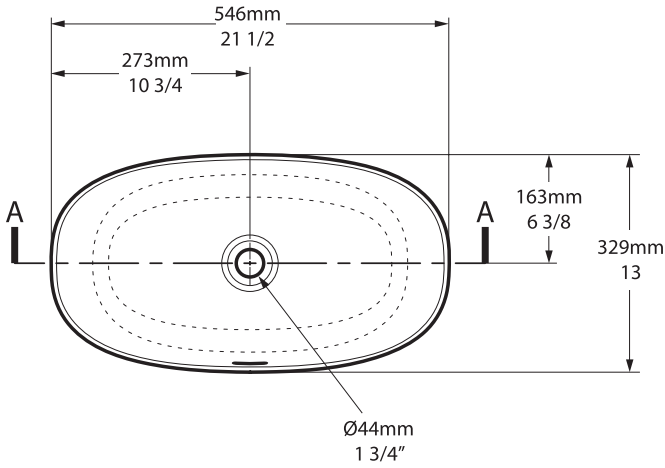

Barcelona 55

VB-BAR-55-IO

Top view

Front view

Side view

Section AA

*All measurements subject to +/-5% tolerance