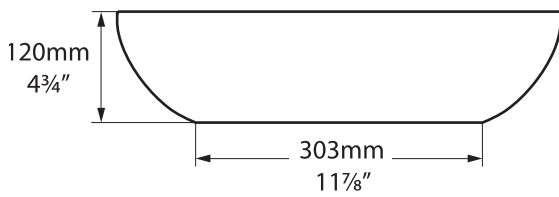

# Barcelona 48

VB-BAR-48-NO / VB-BAR48-xx-NO

Top view

Front view

Side view

Section AA

\*All measurements subject to +/-5% tolerance

l = 480mm / 18 7/8"  
w = 301mm / 11 7/8"  
h = 120mm / 4 3/4"