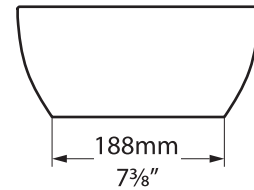

# Barcelona 48

VB-BAR-48-NO / VB-BAR48-xx-NO

Top view

Front view

Side view

Section AA

\*All measurements subject to +/-5% tolerance

l = 480mm / 18 7/8"  
w = 301mm / 11 7/8"  
h = 120mm / 4 3/4"