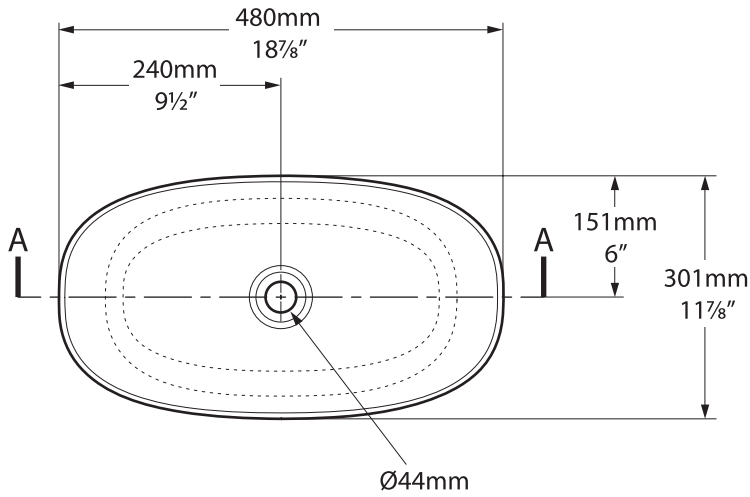

# Barcelona 48

VB-BAR-48-NO / VB-BAR48-xx-NO

Top view

Front view

Side view

Section AA

\*All measurements subject to +/-5% tolerance

l = 480mm / 18 7/8"  
w = 301mm / 11 7/8"  
h = 120mm / 4 3/4"