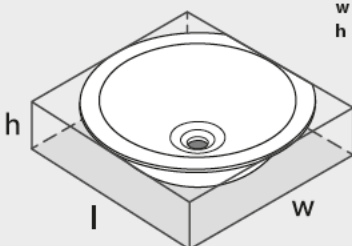

K122

Related collections

Soriano tap - SOR-09

Undermount

Kaali 48

UB-KAA-48-IO

Top view

Side view

Front view

Section AA

*All measurements subject to +/-5% tolerance

l = 475mm / 18³/₄"
w = 453mm / 17⁷/₈"
h = 136mm / 5³/₈"