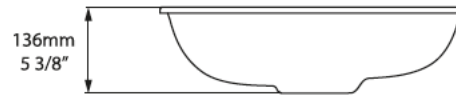

Front view

Section AA

*All measurements subject to +/-5% tolerance

l = 475mm / 18³/₄"
w = 453mm / 17⁷/₈"
h = 136mm / 5³/₈"