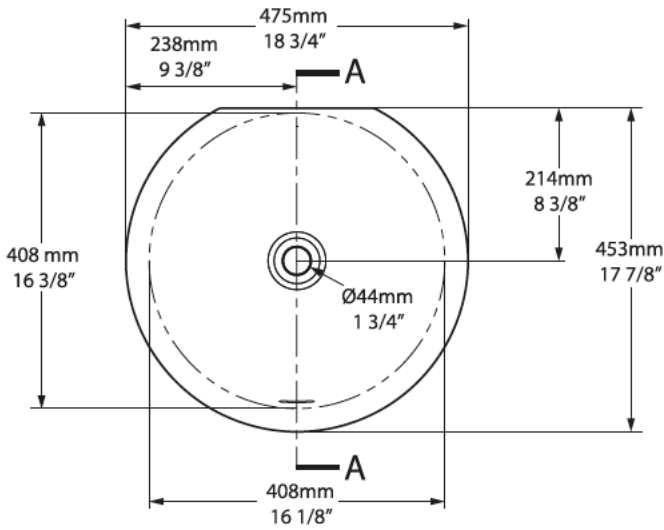

Kaali 48

UB-KAA-48-IO

Top view

Side view

Front view

*All measurements subject to +/-5% tolerance