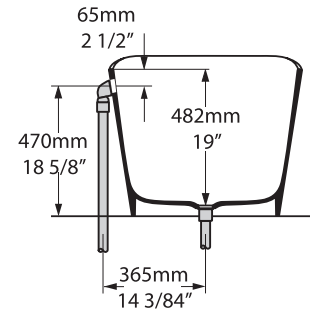

TRV-N-SW-NO

Top view

Front view

Side view

Section BB

Shown with K17 Waste Kit

Section AA

*All measurements subject to +/-5% tolerance
 *Overflow hole not drilled

l = 1650mm / 65"
 w = 707mm / 27 7/8"
 h = 580mm / 22 7/8"

400mm	365 KG	295 ltr
250mm	240 KG	170 ltr
	70 KG	0 ltr

.dwg | .dxf | .skp www.vandabaths.com

Massachusetts Code: Approved
 cUPC listing by IAPMO: File No. 6574