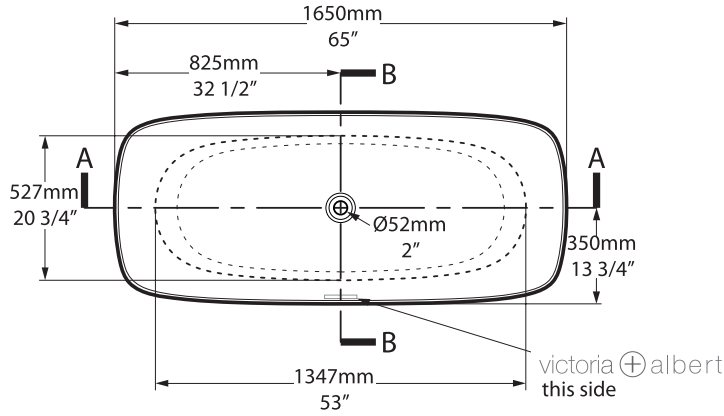

TRV-N-SW-NO

Top view

Front view

Side view

Section BB

Shown with K17 Waste Kit

Section AA

*All measurements subject to +/-5% tolerance
 *Overflow hole not drilled