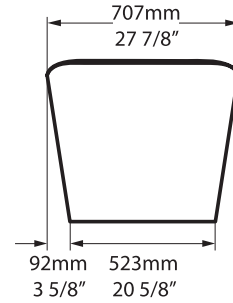

TRV-N-SW-NO

Top view

Front view

Side view

Section BB

Shown with K17 Waste Kit

Section AA

*All measurements subject to +/-5% tolerance
 *Overflow hole not drilled

l = 1650mm / 65"
 w = 707mm / 27 7/8"
 h = 580mm / 22 7/8"

400mm	365 KG	295 ltr
250mm	240 KG	170 ltr
	70 KG	0 ltr

.dwg | .dxf | .skp www.vandabaths.com

Massachusetts Code: Approved
 cUPC listing by IAPMO: File No. 6574