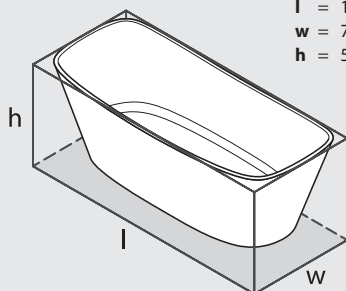

TRV-N-SW-NO

Top view

Front view

Side view

Section BB

Shown with K17 Waste Kit

Section AA

*All measurements subject to +/-5% tolerance
 *Overflow hole not drilled

l = 1650mm / 65"
 w = 707mm / 27 7/8"
 h = 580mm / 22 7/8"

400mm	365 KG	295 ltr
250mm	240 KG	170 ltr
	70 KG	0 ltr

.dwg | .dxf | .skp www.vandabaths.com

Massachusetts Code: Approved
 cUPC listing by IAPMO: File No. 6574