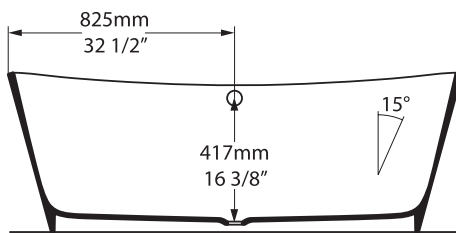

TRV-N-SW-NO

Top view

Front view

Side view

Section BB

Shown with K17 Waste Kit

Section AA

*All measurements subject to +/-5% tolerance
 *Overflow hole not drilled

l = 1650mm / 65"
 w = 707mm / 27 7/8"
 h = 580mm / 22 7/8"

400mm	365 KG	295 ltr
250mm	240 KG	170 ltr
	70 KG	0 ltr

.dwg | .dxf | .skp www.vandabaths.com

Massachusetts Code: Approved
 cUPC listing by IAPMO: File No. 6574