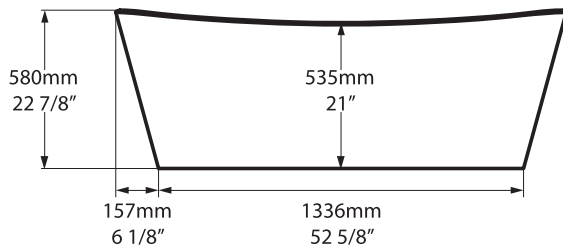

TRV-N-SW-NO

Top view

Front view

Side view

Section BB

Shown with K17 Waste Kit

Section AA

*All measurements subject to +/-5% tolerance
 *Overflow hole not drilled

l = 1650mm / 65"
 w = 707mm / 27 7/8"
 h = 580mm / 22 7/8"

400mm	365 KG	295 ltr
250mm	240 KG	170 ltr
	70 KG	0 ltr

.dwg | .dxf | .skp www.vandabaths.com

Massachusetts Code: Approved
 cUPC listing by IAPMO: File No. 6574