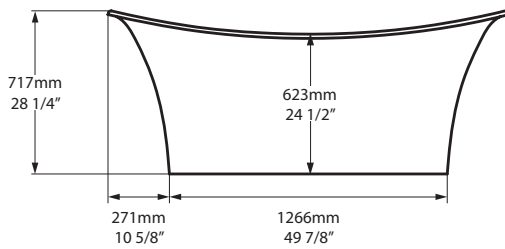

# Toulouse

TOU-N-xx-NO

**Top view**

**Front view**

**Side view**

**Section BB**

Shown with K17 waste kit

**Section AA**

\*All measurements subject to +/-5% tolerance  
\*Overflow hole not drilled

l = 1808mm / 71 1/8"  
w = 800mm / 31 1/2"  
h = 717mm / 28 1/4"

382	301 ltr
232	151 ltr
81	0 ltr

.dwg | .dxf | .skp [www.vandabaths.com](http://www.vandabaths.com)