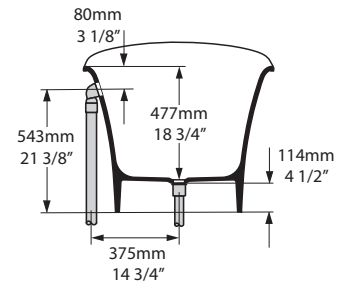

# Toulouse

TOU-N-xx-NO

**Top view**

**Front view**

**Side view**

**Section BB**

Shown with K17 waste kit

**Section AA**

\*All measurements subject to +/-5% tolerance  
\*Overflow hole not drilled

l = 1808mm / 71 1/8"  
w = 800mm / 31 1/2"  
h = 717mm / 28 1/4"

382	301 ltr
232	151 ltr
81	0 ltr

.dwg | .dxf | .skp [www.vandabaths.com](http://www.vandabaths.com)