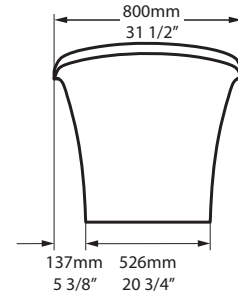

Toulouse

TOU-N-xx-NO

Front view

Shown with K17 waste kit

*All measurements subject to +/-5% tolerance
*Overflow hole not drilled

l = 1808mm / 71 1/8"
w = 800mm / 31 1/2"
h = 717mm / 28 1/4"

382	301 ltr
232	151 ltr
81	0 ltr

.dwg | .dxf | .skp www.vandabaths.com

Massachusetts Code: Approved
cUPC listing by IAPMO: File No. 6574

VA/1204/08/Jan19