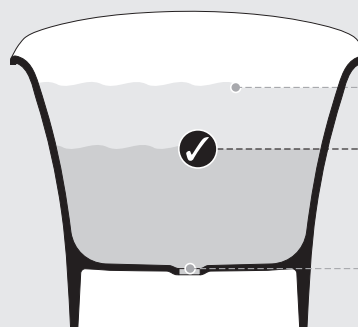

### Related collections

Amalfi 55

Tubo tap - TU-14

# Toulouse

TOU-N-xx-NO

**Top view**

**Front view**

**Side view**

**Section BB**

Shown with K17 waste kit

**Section AA**

\*All measurements subject to +/-5% tolerance  
\*Overflow hole not drilled

l = 1808mm / 71 1/8"  
w = 800mm / 31 1/2"  
h = 717mm / 28 1/4"

382	301 ltr
232	151 ltr
81	0 ltr

.dwg | .dxf | .skp [www.vandabaths.com](http://www.vandabaths.com)