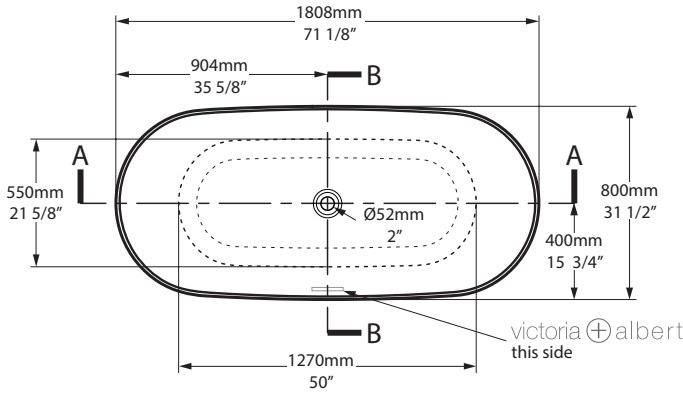

Toulouse

TOU-N-xx-NO

Top view