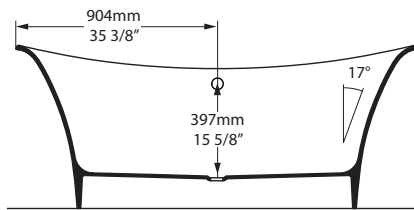

\*All measurements subject to +/-5% tolerance  
\*Overflow hole not drilled

l = 1808mm / 71 1/8"  
w = 800mm / 31 1/2"  
h = 717mm / 28 1/4"

382	301 ltr
232	151 ltr
81	0 ltr

.dwg | .dxf | .skp [www.vandabaths.com](http://www.vandabaths.com)