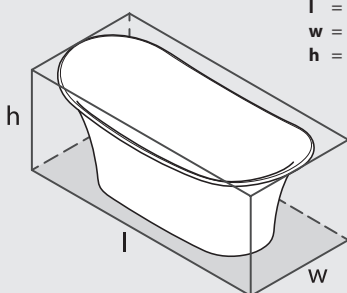

# Toulouse

TOU-N-xx-NO

**Top view**

**Front view**

**Side view**

**Section BB**

Shown with K17 waste kit

**Section AA**

\*All measurements subject to +/-5% tolerance  
\*Overflow hole not drilled

l = 1808mm / 71 1/8"  
w = 800mm / 31 1/2"  
h = 717mm / 28 1/4"

382	301 ltr
232	151 ltr
81	0 ltr

.dwg | .dxf | .skp [www.vandabaths.com](http://www.vandabaths.com)