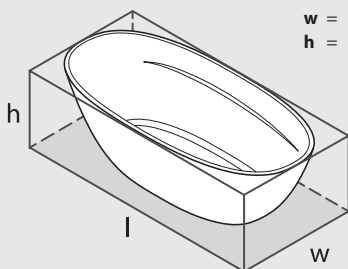

Terrassa

TER-N-xx-NO

Top view

Front view

Side view

Section BB

Shown with K17 waste kit

Section AA

*All measurements subject to +/-5% tolerance
*Overflow hole not drilled

l = 1702mm / 67"
w = 793mm / 31 1/4"
h = 528mm / 20 3/4"

.dwg | .dxf | .skp www.vandabaths.com

Massachusetts Code: Approved
cUPC listing by IAPMO: File No. 6574