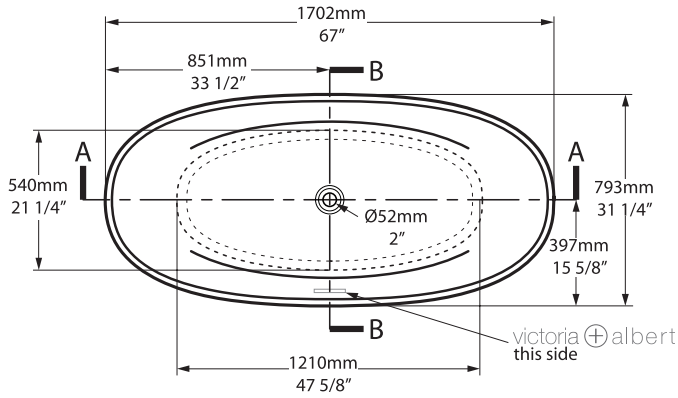

Terrassa

TER-N-xx-NO

Top view