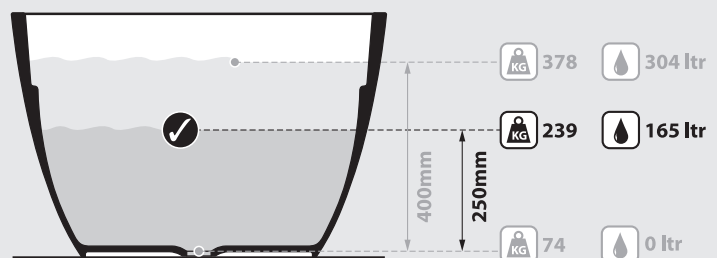

*All measurements subject to +/-5% tolerance
*Overflow hole not drilled

l = 1702mm / 67"
w = 793mm / 31 1/4"
h = 528mm / 20 3/4"