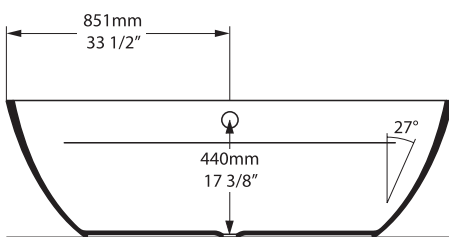

Terrassa

TER-N-xx-NO

Top view

Front view

Side view

Section BB

Shown with K17 waste kit

Section AA

*All measurements subject to +/-5% tolerance
*Overflow hole not drilled

l = 1702mm / 67"
w = 793mm / 31 1/4"
h = 528mm / 20 3/4"

.dwg | .dxf | .skp www.vandabaths.com

Massachusetts Code: Approved
cUPC listing by IAPMO: File No. 6574