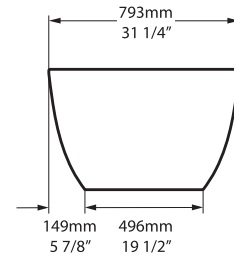

Terrassa

TER-N-xx-NO

Front view

Shown with K17 waste kit

*All measurements subject to +/-5% tolerance
*Overflow hole not drilled

l = 1702mm / 67"
w = 793mm / 31 1/4"
h = 528mm / 20 3/4"

.dwg | .dxf | .skp www.vandabaths.com

Massachusetts Code: Approved
cUPC listing by IAPMO: File No. 6574

VA/1204/06/Jan19