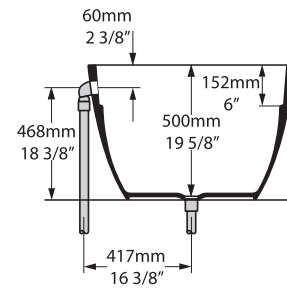

Terrassa

TER-N-xx-NO

Top view

Front view

Side view

Section BB

Shown with K17 waste kit

Section AA

*All measurements subject to +/-5% tolerance
*Overflow hole not drilled

l = 1702mm / 67"
w = 793mm / 31 1/4"
h = 528mm / 20 3/4"

.dwg | .dxf | .skp www.vandabaths.com

Massachusetts Code: Approved
cUPC listing by IAPMO: File No. 6574