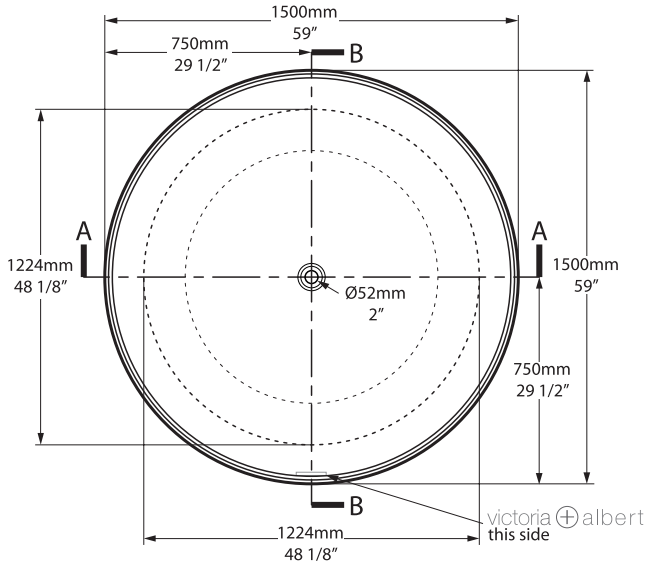

Top view

Front view

Section AA / Section BB

Side view

*All measurements subject to +/-5% tolerance
*Overflow hole not drilled

l = 1500mm / 59"
w = 1500mm / 59"
h = 600mm / 23 5/8"

| | |
|---|---|
|  585 |  490 ltr |
|  368 |  273 ltr |
|  95 |  0 ltr |