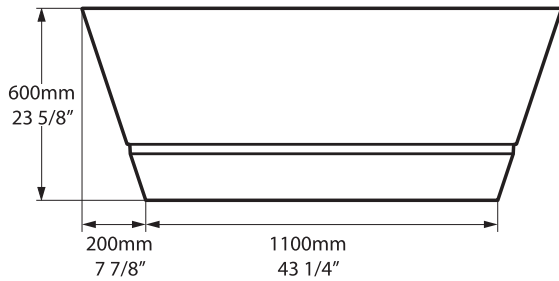

Top view

Front view

Section AA / Section BB

Side view

*All measurements subject to +/-5% tolerance
*Overflow hole not drilled

l = 1500mm / 59"
w = 1500mm / 59"
h = 600mm / 23 5/8"

| | |
|---|---|
|  585 |  490 ltr |
|  368 |  273 ltr |
|  95 |  0 ltr |