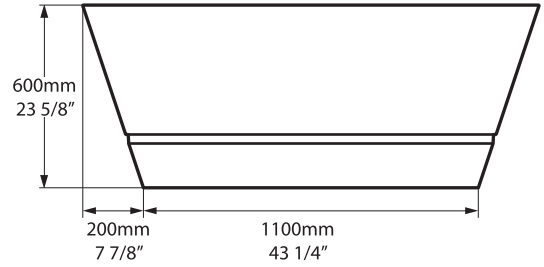

Top view

Front view

Section AA / Section BB

Side view

*All measurements subject to +/-5% tolerance
*Overflow hole not drilled

l = 1500mm / 59"
w = 1500mm / 59"
h = 600mm / 23 5/8"

| | |
|---|---|
|  585 |  490 ltr |
|  368 |  273 ltr |
|  95 |  0 ltr |