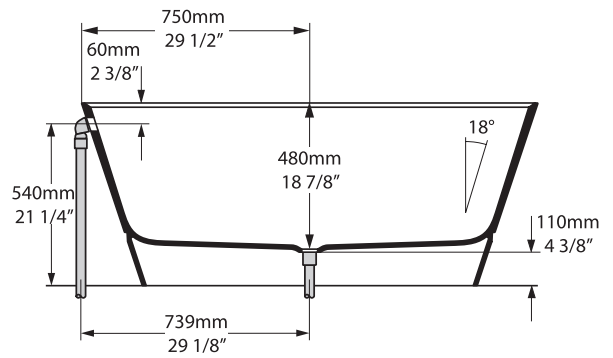

Top view

Front view

Section AA / Section BB

Side view

*All measurements subject to +/-5% tolerance
*Overflow hole not drilled

l = 1500mm / 59"
w = 1500mm / 59"
h = 600mm / 23 5/8"

| | |
|---|---|
|  585 |  490 ltr |
|  368 |  273 ltr |
|  95 |  0 ltr |