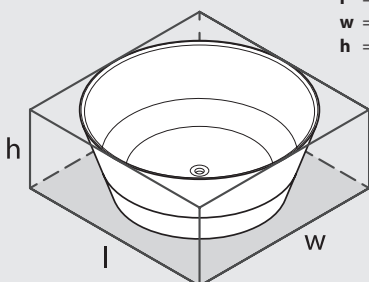

Top view

Front view

Section AA / Section BB

Side view

*All measurements subject to +/-5% tolerance
*Overflow hole not drilled

l = 1500mm / 59"
w = 1500mm / 59"
h = 600mm / 23 5/8"

| | |
|---|---|
|  585 |  490 ltr |
|  368 |  273 ltr |
|  95 |  0 ltr |