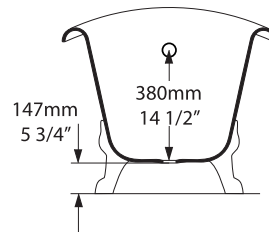

Front view

Side view

Section BB

Rim detail

Section AA

Shown with K31 waste kit

*All measurements subject to +/-5% tolerance

 260	 200 ltr
 187	 127 ltr
 60	 0 ltr