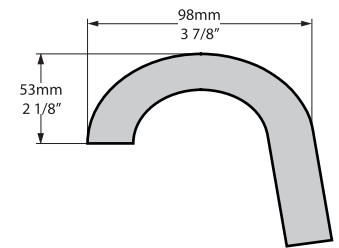

Front view

Side view

Section BB

Rim detail

Section AA

Shown with K31 waste kit

*All measurements subject to +/-5% tolerance

 260	 200 ltr
 187	 127 ltr
 60	 0 ltr