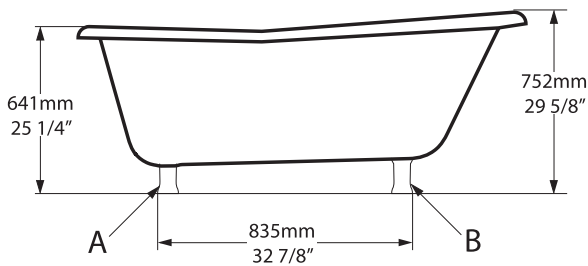

Front view

Side view

Section BB

Rim detail

Section AA

Shown with K31 waste kit

*All measurements subject to +/-5% tolerance

 260	 200 ltr
 187	 127 ltr
 60	 0 ltr