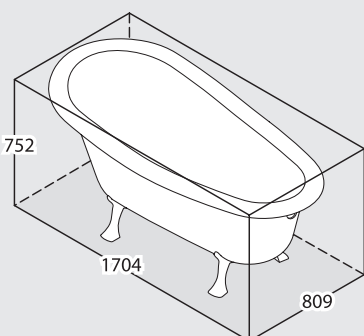

Front view

Side view

Section BB

Rim detail

Section AA

Shown with K31 waste kit

*All measurements subject to +/-5% tolerance

 260	 200 ltr
 187	 127 ltr
 60	 0 ltr