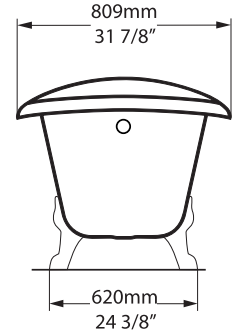

K30

K31

Related collections

Staffordshire Taps - STA-15

Lario 100 Vanity

Roxburgh

ROX-N-xx-OF

Top view

Front view

Side view

Section BB

Rim detail

Section AA

Shown with K31 waste kit

*All measurements subject to +/-5% tolerance

 260	 200 ltr
 187	 127 ltr
 60	 0 ltr