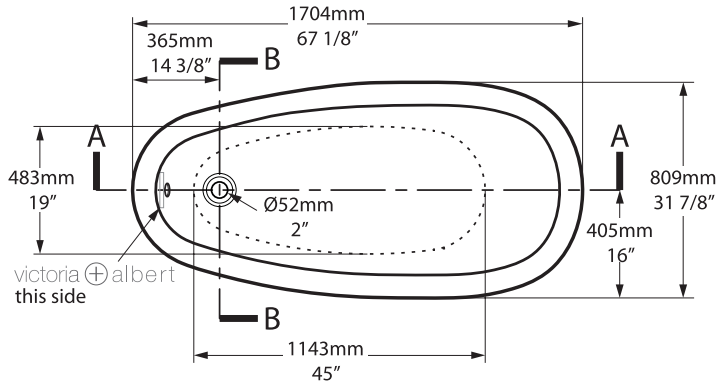

Front view

Side view

Section BB

Rim detail

Section AA

Shown with K31 waste kit

*All measurements subject to +/-5% tolerance

 260	 200 ltr
 187	 127 ltr
 60	 0 ltr