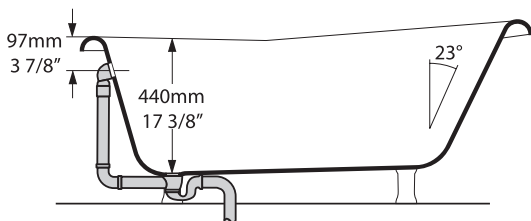

Front view

Side view

Section BB

Rim detail

Section AA

Shown with K31 waste kit

*All measurements subject to +/-5% tolerance

 260	 200 ltr
 187	 127 ltr
 60	 0 ltr