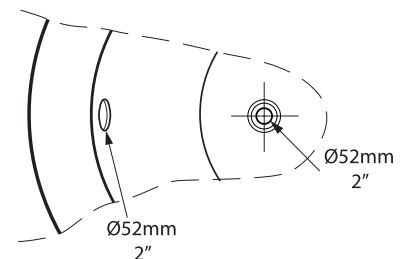

Front view

Side view

Section BB

Rim detail

Section AA

Shown with K31 waste kit

*All measurements subject to +/-5% tolerance

 260	 200 ltr
 187	 127 ltr
 60	 0 ltr