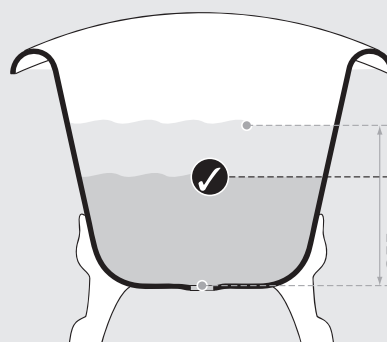

Front view

Side view

Section BB

Rim detail

Section AA

Shown with K31 waste kit

*All measurements subject to +/-5% tolerance

 260	 200 ltr
 187	 127 ltr
 60	 0 ltr