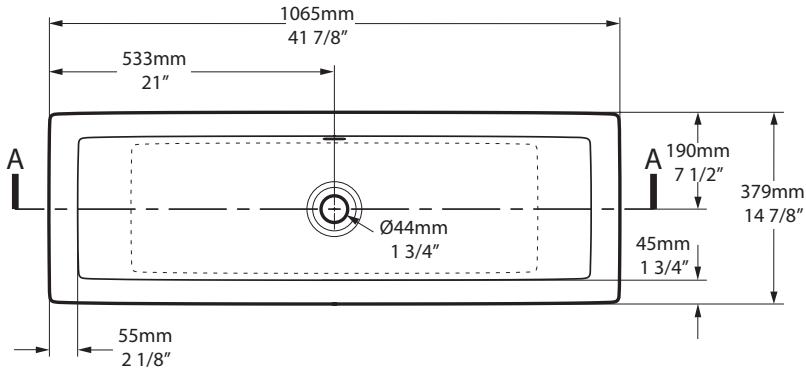

Drop-in

Rossendale 107

Rossendale 107

DU-ROS-107-IO

Top view

Front view

Side view

Section AA

*All measurements subject to +/-5% tolerance