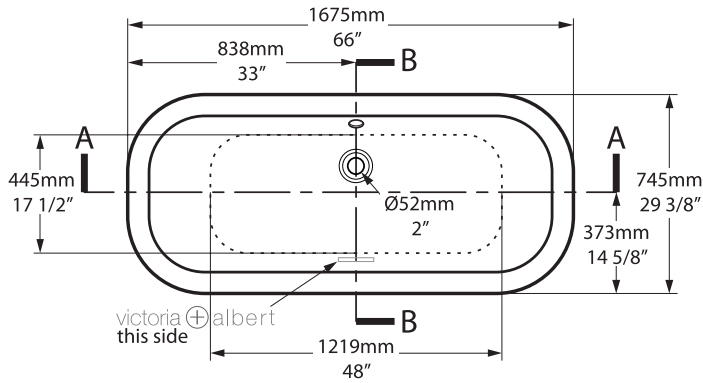

Richmond

RIC-N-xx-OF

Top view