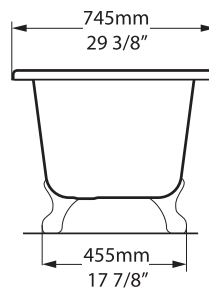

Richmond

RIC-N-xx-OF

Top view

Rim Detail

Side view

Front view

Section BB

Shown with K31 waste kit

Section AA

Tap holes can be drilled by installer
Armaturenlöcher können leicht vom Installateur
gebohrt werden
Les trous de robinetterie peuvent être percés
par l'installateur
Pueden ser perforados por el instalador
I fori per rubinetti possono essere
perforati dall'installatore

*All measurements subject to +/-5% tolerance

l = 1675mm / 66"
w = 745mm / 29³/₈"
h = 603mm / 23³/₄"

289	227 ltr
198	136 ltr
62	0 ltr

.dwg | .dxf | .skp www.vandabaths.com

Massachusetts Code: Approved
cUPC listing by IAPMO: File No. 6574

VA/1204/08/Jan19