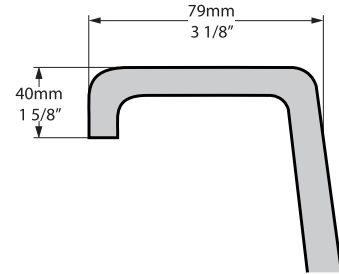

Richmond

RIC-N-xx-OF

Top view

Rim Detail

Side view

Front view

Section BB

Shown with K31 waste kit

Section AA

Tap holes can be drilled by installer
Armaturenlöcher können leicht vom Installateur
gebohrt werden
Les trous de robinetterie peuvent être percés
par l'installateur
Pueden ser perforados por el instalador
I fori per rubinetti possono essere
perforati dall'installatore

*All measurements subject to +/-5% tolerance

l = 1675mm / 66"
w = 745mm / 29³/₈"
h = 603mm / 23³/₄"

289	227 ltr
198	136 ltr
62	0 ltr

.dwg | .dxf | .skp www.vandabaths.com

Massachusetts Code: Approved
cUPC listing by IAPMO: File No. 6574

VA/1204/08/Jan19