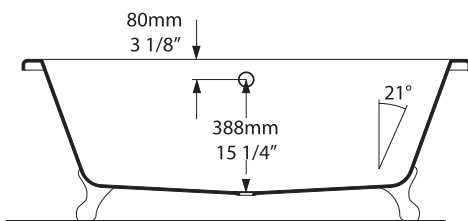

Section AA

Tap holes can be drilled by installer
Armaturenlöcher können leicht vom Installateur
gebohrt werden
Les trous de robinetterie peuvent être percés
par l'installateur
Pueden ser perforados por el instalador
I fori per rubinetti possono essere
perforati dall'installatore

*All measurements subject to +/-5% tolerance