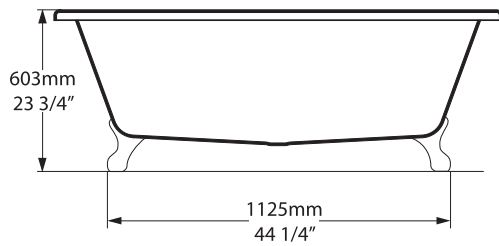

Richmond

RIC-N-xx-OF

Top view

Rim Detail

Side view

Front view

Section BB

Shown with K31 waste kit

Section AA

Tap holes can be drilled by installer
Armaturenlöcher können leicht vom Installateur
gebohrt werden
Les trous de robinetterie peuvent être percés
par l'installateur
Pueden ser perforados por el instalador
I fori per rubinetti possono essere
perforati dall'installatore

*All measurements subject to +/-5% tolerance

l = 1675mm / 66"
w = 745mm / 29³/₈"
h = 603mm / 23³/₄"

289	227 ltr
198	136 ltr
62	0 ltr

.dwg | .dxf | .skp www.vandabaths.com

Massachusetts Code: Approved
cUPC listing by IAPMO: File No. 6574

VA/1204/08/Jan19