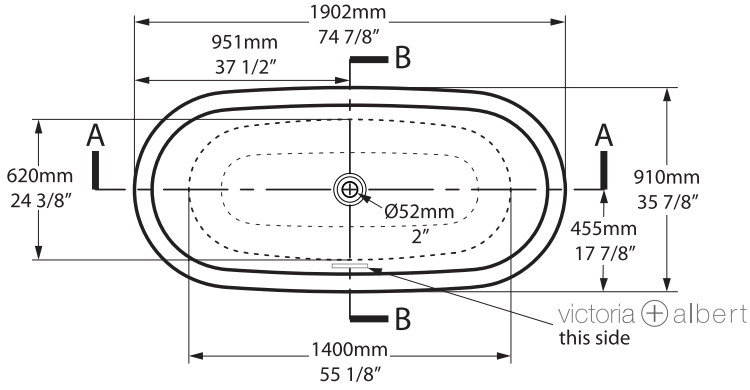

Top view

Rim Detail

Side view

Front view

Section BB

Shown with K31 waste kit

Section AA

*All measurements subject to +/-5% tolerance