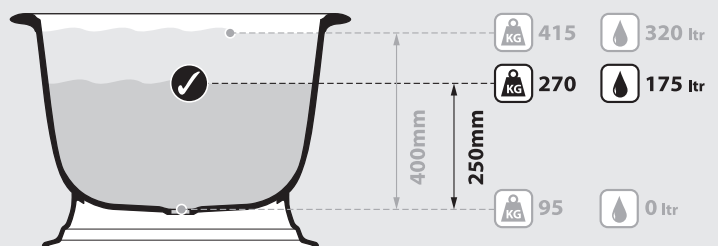

Front view

Side view

Section BB

Shown with K31 waste kit

Section AA

Rim detail

*All measurements subject to +/-5% tolerance

l = 1902mm / 74 7/8"
 w = 910mm / 35 7/8"
 h = 622mm / 24 1/2"