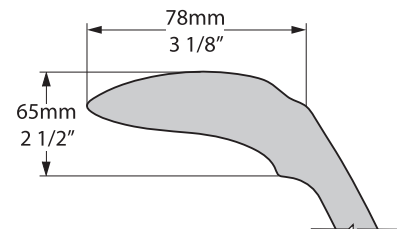

Front view

Side view

Section BB

Shown with K31 waste kit

Section AA

Rim detail

*All measurements subject to +/-5% tolerance

l = 1902mm / 74 7/8"
 w = 910mm / 35 7/8"
 h = 622mm / 24 1/2"