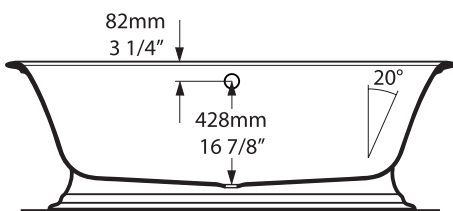

Front view

Side view

Section BB

Shown with K31 waste kit

Section AA

Rim detail

*All measurements subject to +/-5% tolerance

l = 1902mm / 74 7/8"
 w = 910mm / 35 7/8"
 h = 622mm / 24 1/2"