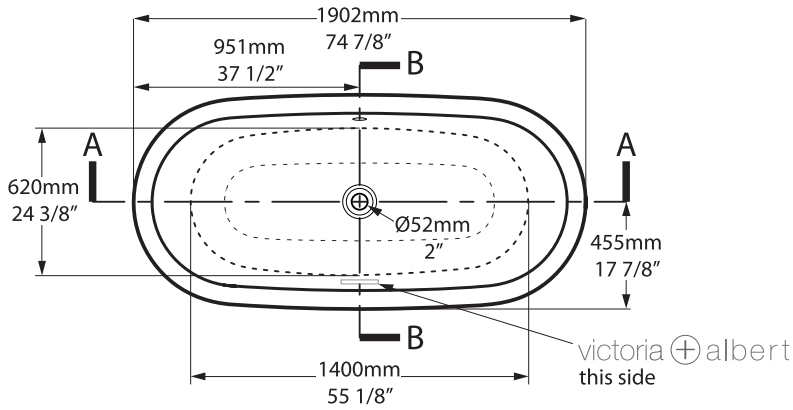

Front view

Side view

Section BB

Shown with K31 waste kit

Section AA

Rim detail

*All measurements subject to +/-5% tolerance

l = 1902mm / 74 7/8"
 w = 910mm / 35 7/8"
 h = 622mm / 24 1/2"