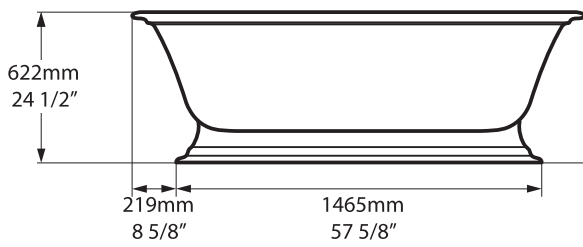

Front view

Side view

Section BB

Shown with K31 waste kit

Section AA

Rim detail

*All measurements subject to +/-5% tolerance

l = 1902mm / 74 7/8"
 w = 910mm / 35 7/8"
 h = 622mm / 24 1/2"