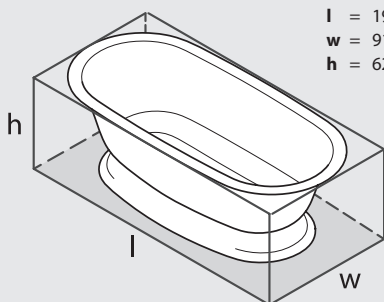

Front view

Side view

Section BB

Shown with K31 waste kit

Section AA

Rim detail

*All measurements subject to +/-5% tolerance

l = 1902mm / 74 7/8"
 w = 910mm / 35 7/8"
 h = 622mm / 24 1/2"