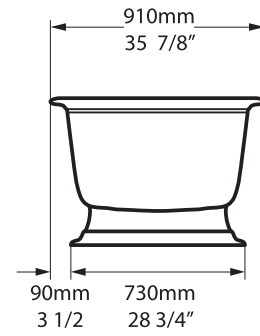

K30

K31

Related collections

Lario 100 Vanity

Staffordshire tap - STA-15

Elwick

RAD-N-xx-OF + ELW-B-xx-OF

Top view

Front view

Side view

Section BB

Shown with K31 waste kit

Section AA

Rim detail

*All measurements subject to +/-5% tolerance

l = 1902mm / 74 7/8"
 w = 910mm / 35 7/8"
 h = 622mm / 24 1/2"