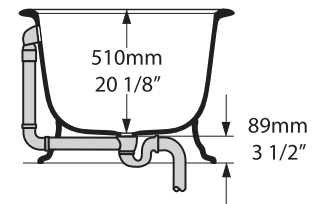

Front view

Side view

Section BB

Shown with K31 waste kit

Section AA

Rim detail

*All measurements subject to +/-5% tolerance

l = 1902mm / 74 7/8"
 w = 910mm / 35 7/8"
 h = 622mm / 24 1/2"