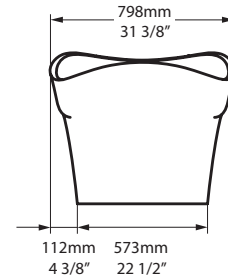

Pescadero

PES-N-xx-NO

Front view

Section BB

Shown with K17 waste kit

*All measurements subject to +/-5% tolerance
*Overflow hole not drilled

l = 1695mm / 66³/₄"
w = 798mm / 31³/₈"
h = 653mm / 25³/₄"

364	289 ltr
235	160 ltr
75	0 ltr