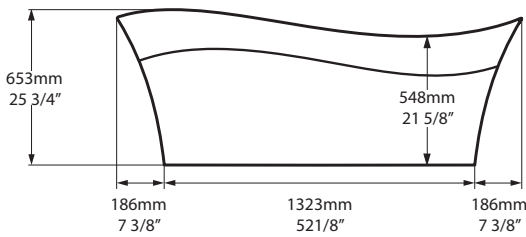

Pescadero

PES-N-xx-NO

Side view

Section BB

Shown with K17 waste kit

*All measurements subject to +/-5% tolerance
*Overflow hole not drilled

l = 1695mm / 66³/₄"
w = 798mm / 31³/₈"
h = 653mm / 25³/₄"

364	289 ltr
235	160 ltr
75	0 ltr