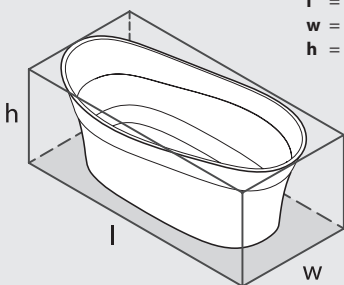

# Pescadero

PES-N-xx-NO

**Top view**

**Front view**

**Side view**

**Section BB**

Shown with K17 waste kit

**Section AA**

\*All measurements subject to +/-5% tolerance  
\*Overflow hole not drilled

l = 1695mm / 66<sup>3</sup>/<sub>4</sub>"  
w = 798mm / 31<sup>3</sup>/<sub>8</sub>"  
h = 653mm / 25<sup>3</sup>/<sub>4</sub>"