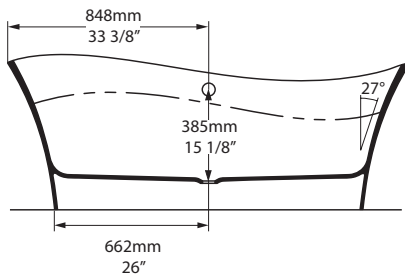

\*All measurements subject to +/-5% tolerance  
\*Overflow hole not drilled

l = 1695mm / 66<sup>3</sup>/<sub>4</sub>"  
w = 798mm / 31<sup>3</sup>/<sub>8</sub>"  
h = 653mm / 25<sup>3</sup>/<sub>4</sub>"