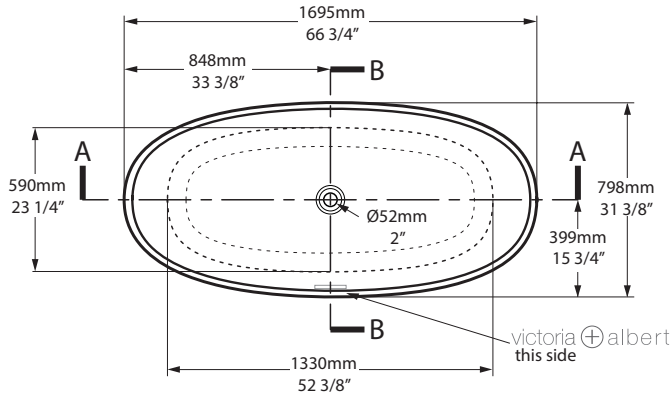

Pescadero

PES-N-xx-NO

Top view