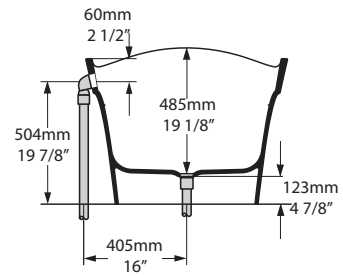

# Pescadero

PES-N-xx-NO

**Top view**

**Front view**

**Side view**

**Section BB**

Shown with K17 waste kit

**Section AA**

\*All measurements subject to +/-5% tolerance  
\*Overflow hole not drilled

l = 1695mm / 66<sup>3</sup>/<sub>4</sub>"  
w = 798mm / 31<sup>3</sup>/<sub>8</sub>"  
h = 653mm / 25<sup>3</sup>/<sub>4</sub>"