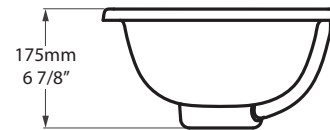

Pembroke 52

DU-PEM-52-IO

Top view

Drop In Cut Out

328mm x 485mm
12 15/16" x 19 1/8"

UnderMount Cut Out

293mm x 450mm
11 1/2" x 17 3/4"

Front view

Side view

Section AA

*All measurements subject to +/-5% tolerance