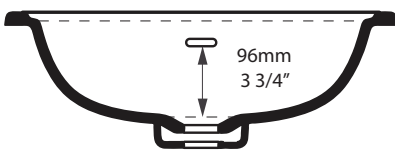

Pembroke 52

DU-PEM-52-IO

Top view

Drop In Cut Out

328mm x 485mm
12 15/16" x 19 1/8"

UnderMount Cut Out

293mm x 450mm
11 1/2" x 17 3/4"

Front view

Side view

Section AA

*All measurements subject to +/-5% tolerance