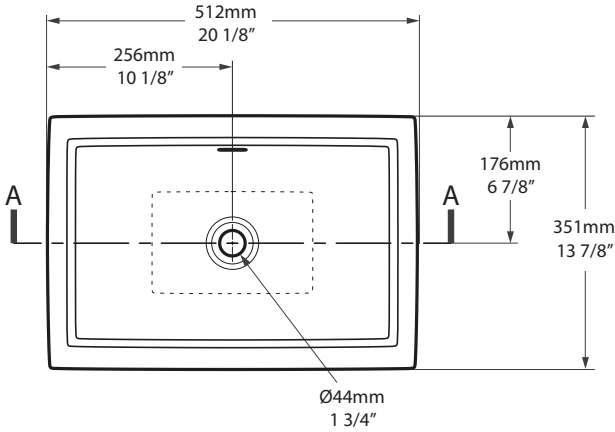

## Top view

### Drop In Cut Out

328mm x 485mm  
12 15/16" x 19 1/8"

### UnderMount Cut Out

293mm x 450mm  
11 1/2" x 17 3/4"