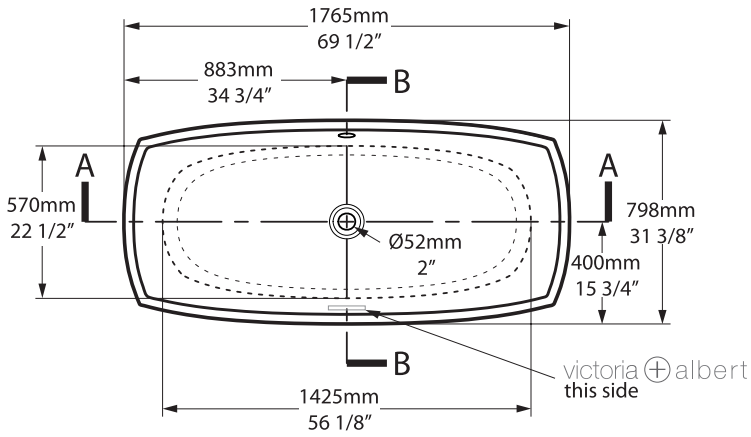

Side view

Pembroke

PEM-N-SW-NO

Top view