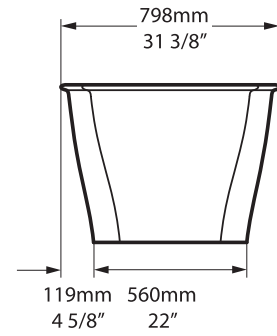

Pembroke

PEM-N-SW-NO

Front view

Shown with K17 Waste Kit

*All measurements subject to +/-5% tolerance
*Overflow hole not drilled

l = 1765mm / 69 1/2"
w = 798mm / 31 3/8"
h = 578mm / 22 3/4"

438 KG	350 ltr
293 KG	205 ltr
88 KG	0 ltr