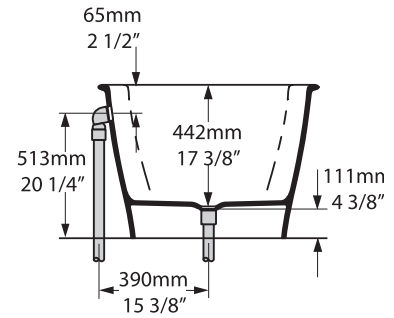

Section AA

Shown with K17 Waste Kit