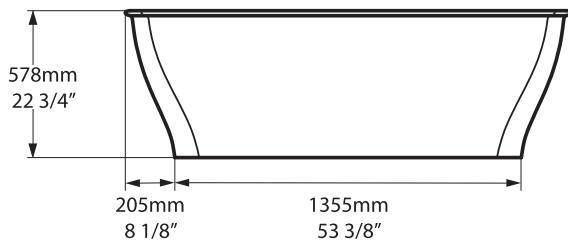

Pembroke

PEM-N-SW-NO

Shown with K17 Waste Kit

*All measurements subject to +/-5% tolerance
*Overflow hole not drilled

l = 1765mm / 69 1/2"
w = 798mm / 31 3/8"
h = 578mm / 22 3/4"

438 KG	350 ltr
293 KG	205 ltr
88 KG	0 ltr