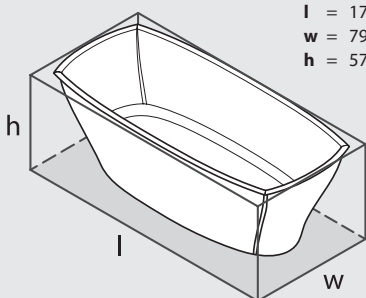

\*All measurements subject to +/-5% tolerance  
 \*Overflow hole not drilled

l = 1765mm / 69 1/2"  
 w = 798mm / 31 3/8"  
 h = 578mm / 22 3/4"

438 KG	350 ltr
293 KG	205 ltr
88 KG	0 ltr