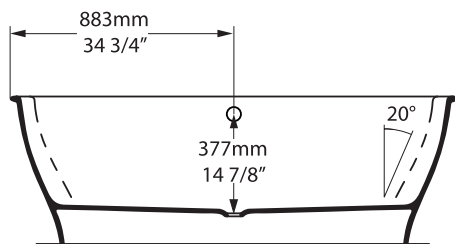

\*All measurements subject to +/-5% tolerance  
 \*Overflow hole not drilled

l = 1765mm / 69 1/2"  
 w = 798mm / 31 3/8"  
 h = 578mm / 22 3/4"

438 KG	350 ltr
293 KG	205 ltr
88 KG	0 ltr