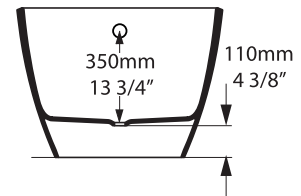

Mozzano 2

MO2-N-xx-NO

Front view

Section BB

Shown with K17 waste kit

*All measurements subject to +/-5% tolerance
*Overflow hole not drilled

l = 1685mm / 66 3/8"
w = 759mm / 29 7/8"
h = 550mm / 21 5/8"

.dwg | .dxf | .skp www.vandabaths.com

Massachusetts Code: Approved
cUPC listing by IAPMO: File No. 6574

VA/1204/05/Jan19