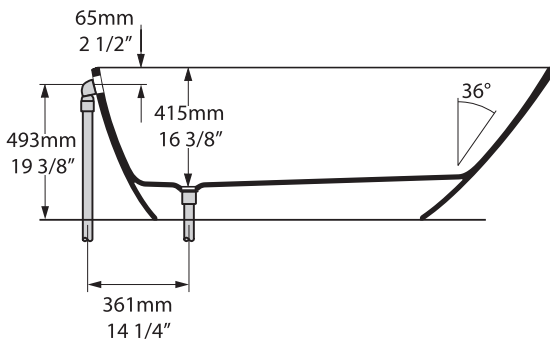

\*All measurements subject to +/-5% tolerance  
\*Overflow hole not drilled

l = 1685mm / 66 3/8"  
w = 759mm / 29 7/8"  
h = 550mm / 21 5/8"

.dwg | .dxf | .skp [www.vandabaths.com](http://www.vandabaths.com)