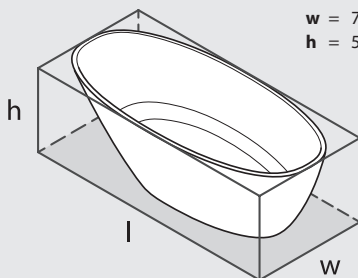

# Mozzano 2

MO2-N-xx-NO

**Top view**

**Front view**

**Side view**

**Section BB**

**Section AA**

Shown with K17 waste kit

\*All measurements subject to +/-5% tolerance  
\*Overflow hole not drilled

l = 1685mm / 66 3/8"  
w = 759mm / 29 7/8"  
h = 550mm / 21 5/8"

.dwg | .dxf | .skp [www.vandabaths.com](http://www.vandabaths.com)