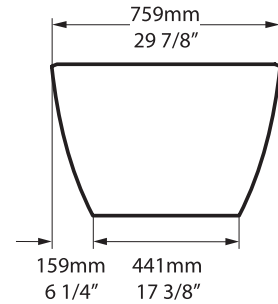

Mozzano 2

MO2-N-xx-NO

Front view

Shown with K17 waste kit

*All measurements subject to +/-5% tolerance
*Overflow hole not drilled

l = 1685mm / 66 3/8"
w = 759mm / 29 7/8"
h = 550mm / 21 5/8"

.dwg | .dxf | .skp www.vandabaths.com

Massachusetts Code: Approved
cUPC listing by IAPMO: File No. 6574

VA/1204/05/Jan19