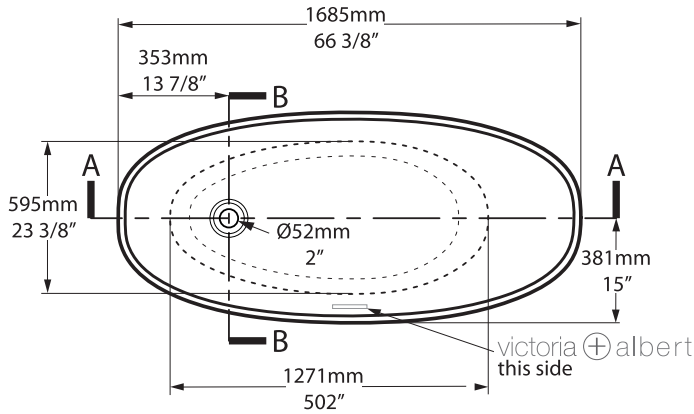

Side view

Mozzano 2

MO2-N-xx-NO

Top view