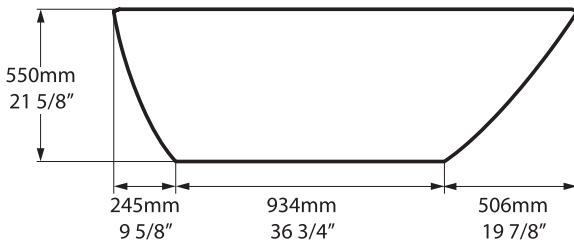

Section AA

Side view