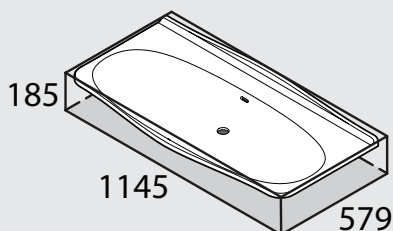

.dwg | .dxf | .skp www.vandabaths.com

VA/1204/02/Feb18