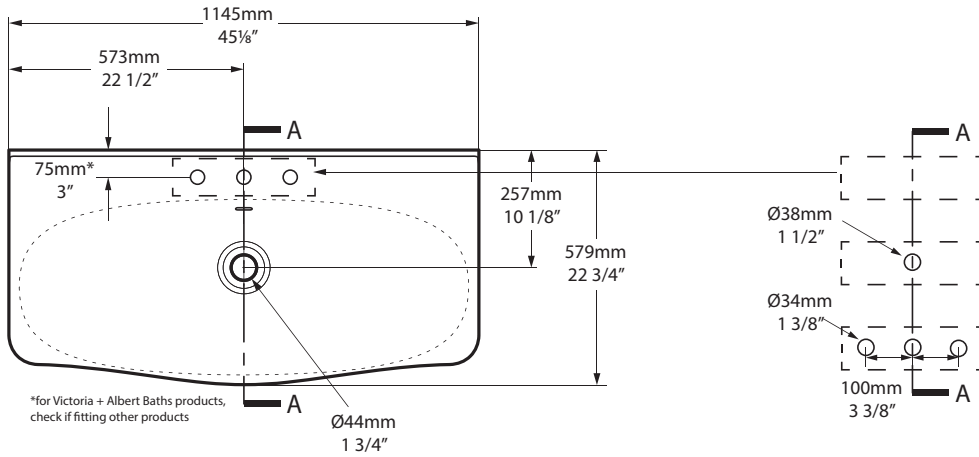

Mandello 114 Solo

DB-MAN-N-114-IO / DB-MAN-1TH-114-IO/ DB-MAN-3TH-114-IO

Top view

DB-MAN-N-114-IO

DB-MAN-1TH-114-IO

DB-MAN-3TH-114-IO

Front view

Side view

Tap holes can be drilled by installer
Armaturenlöcher können leicht vom Installateur
gebohrt werden
Les trous de robinetterie peuvent être percés
par l'installateur
Pueden ser perforados por el instalador
I fori per rubinetti possono essere
perforati dall'installatore