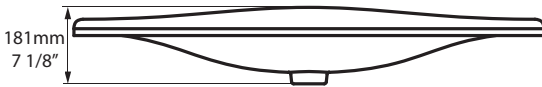

Mandello 114 Solo

DB-MAN-N-114-IO / DB-MAN-1TH-114-IO/ DB-MAN-3TH-114-IO

Top view

DB-MAN-N-114-IO

DB-MAN-1TH-114-IO

DB-MAN-3TH-114-IO

Front view

Side view

Tap holes can be drilled by installer
Armaturenlöcher können leicht vom Installateur
gebohrt werden
Les trous de robinetterie peuvent être percés
par l'installateur
Pueden ser perforados por el instalador
I fori per rubinetti possono essere
perforati dall'installatore

Section AA

*All measurements subject to +/-5% tolerance

.dwg | .dxf | .skp www.vandabaths.com

VA/1204/02/Feb18