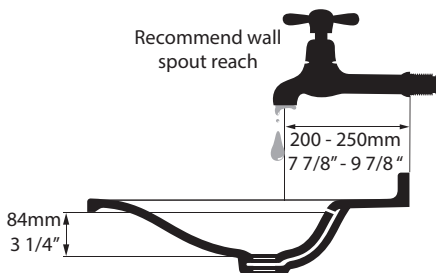

Section AA

*All measurements subject to +/-5% tolerance