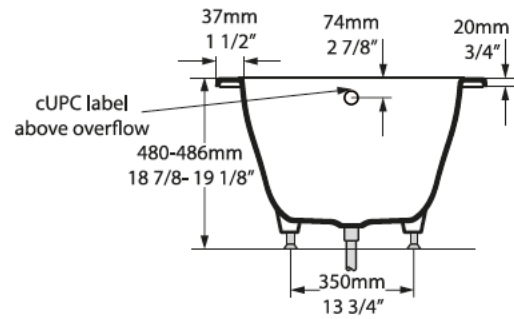

# Kaldera 4

KAL4-N-SW-OF

Top view

Front view

Section BB

Side view

Section AA

Drop In Cut Out

1465mm x 707mm  
57 5/8" x 27 7/8"

UnderMount Cut Out

1425mm x 667mm  
56 1/8" x 26 1/4"

\*All measurements subject to +/-5% tolerance  
\*Overflow hole not drilled

l = 1500mm / 59"  
w = 750mm / 29 1/2"  
h = 480-486mm / 18 7/8-19 1/8"