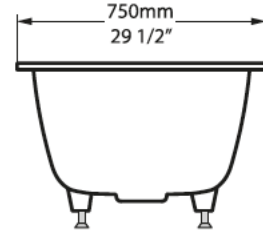

## Related collections

Kaldera 56 - UB-KAL-56-10

Drop-in

# Kaldera 4

KAL4-N-SW-OF

Top view

Front view

Section BB

Side view

Section AA

Drop In Cut Out

1465mm x 707mm  
57 5/8" x 27 7/8"

UnderMount Cut Out

1425mm x 667mm  
56 1/8" x 26 1/4"

\*All measurements subject to +/-5% tolerance  
\*Overflow hole not drilled

l = 1500mm / 59"  
w = 750mm / 29 1/2"  
h = 480-486mm / 18 7/8-19 1/8"