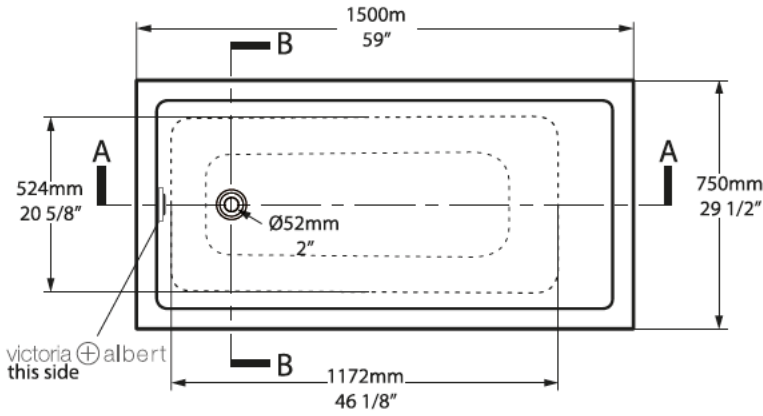

# Kaldera 4

KAL4-N-SW-OF

Top view

Front view

Section BB

Side view

Section AA

Drop In Cut Out

1465mm x 707mm  
57 5/8" x 27 7/8"

UnderMount Cut Out

1425mm x 667mm  
56 1/8" x 26 1/4"

\*All measurements subject to +/-5% tolerance  
\*Overflow hole not drilled

l = 1500mm / 59"  
w = 750mm / 29 1/2"  
h = 480-486mm / 18 7/8-19 1/8"