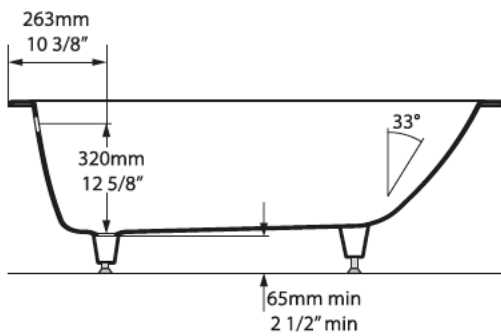

# Kaldera 4

KAL4-N-SW-OF

Top view

Front view

Section BB

Side view

Section AA

Drop In Cut Out

1465mm x 707mm  
57 5/8" x 27 7/8"

UnderMount Cut Out

1425mm x 667mm  
56 1/8" x 26 1/4"

\*All measurements subject to +/-5% tolerance  
\*Overflow hole not drilled

l = 1500mm / 59"  
w = 750mm / 29 1/2"  
h = 480-486mm / 18 7/8-19 1/8"