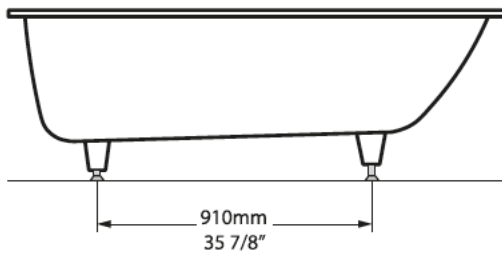

# Kaldera 4

KAL4-N-SW-OF

Top view

Front view

Section BB

Side view

Section AA

Drop In Cut Out

1465mm x 707mm  
57 5/8" x 27 7/8"

UnderMount Cut Out

1425mm x 667mm  
56 1/8" x 26 1/4"

\*All measurements subject to +/-5% tolerance  
\*Overflow hole not drilled

l = 1500mm / 59"  
w = 750mm / 29 1/2"  
h = 480-486mm / 18 7/8-19 1/8"