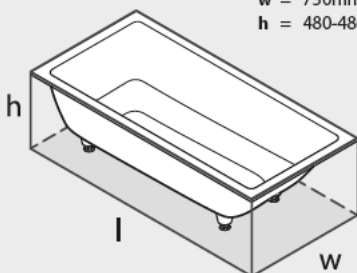

# Kaldera 4

KAL4-N-SW-OF

Top view

Front view

Section BB

Side view

Section AA

Drop In Cut Out

1465mm x 707mm  
57 5/8" x 27 7/8"

UnderMount Cut Out

1425mm x 667mm  
56 1/8" x 26 1/4"

\*All measurements subject to +/-5% tolerance  
\*Overflow hole not drilled

l = 1500mm / 59"  
w = 750mm / 29 1/2"  
h = 480-486mm / 18 7/8-19 1/8"