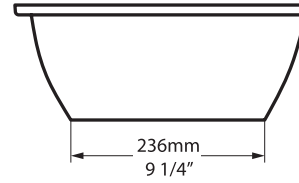

K122

Related collections

Florin taps - FLO-09

Kaali 46

UB-KAA-46-IO

Top view

Side view

Front view

Section AA

*All measurements subject to +/-5% tolerance