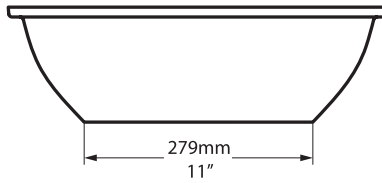

K122

Related collections

Florin taps - FLO-09

Kaali 46

UB-KAA-46-IO

Top view

Side view

Front view

Section AA

*All measurements subject to +/-5% tolerance