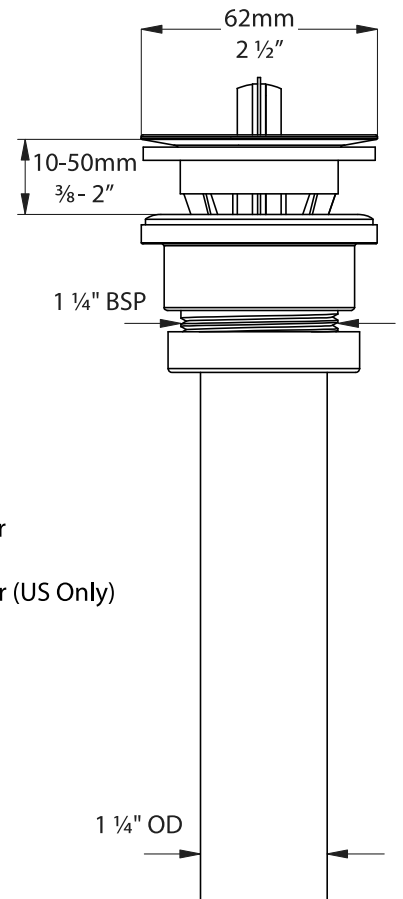

K24

1. Freeflow Insert
2. Cap
3. Centre Screw
4. Flip/Coin Captive Plug
5. Upper Body
6. Foam Washer
7. Rubber Washer
8. Lower Body
9. Rubber Washer (US Only)
10. Tube (US Only)
11. Nut (US Only)

K25

1. Centre Screw
2. Clicker Plug
3. Upper Body
4. Foam Washer
5. Runner Washer
6. Lower Body
7. Rubber Washer (US Only)
8. Tube (US Only)
9. Nut (US Only)

1

2

3

4(US Only)