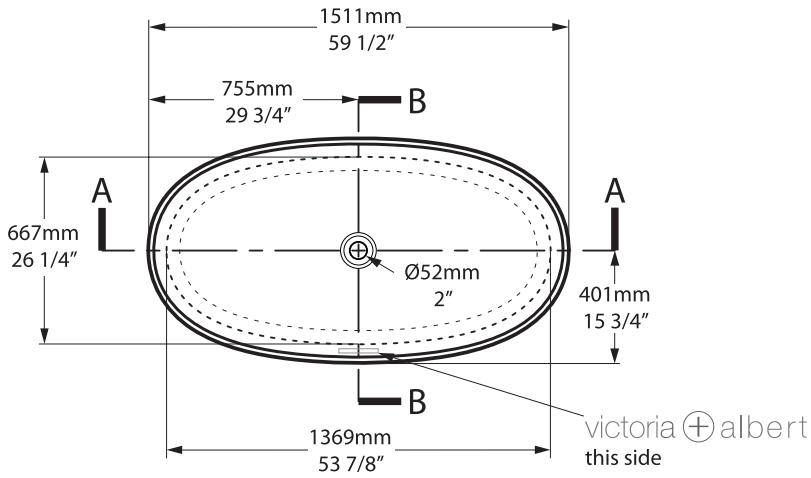

Top view

Front view

Side view

Section BB
Shown with K17 waste kit

Section AA

*All measurements subject to +/-5% tolerance
*Overflow hole not drilled