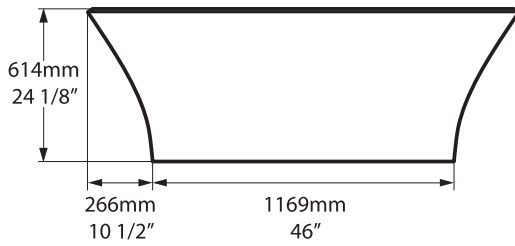

INN-N-xx-NO

Top view

Front view

Side view

Section BB
Shown with K17 waste kit

Section AA

*All measurements subject to +/-5% tolerance
*Overflow hole not drilled

l = 1701mm / 67"
w = 793mm / 31 1/4"
h = 614mm / 24 1/8"

400mm	392 KG	310 ltr
250mm	254 KG	172 ltr
	82 KG	0 ltr