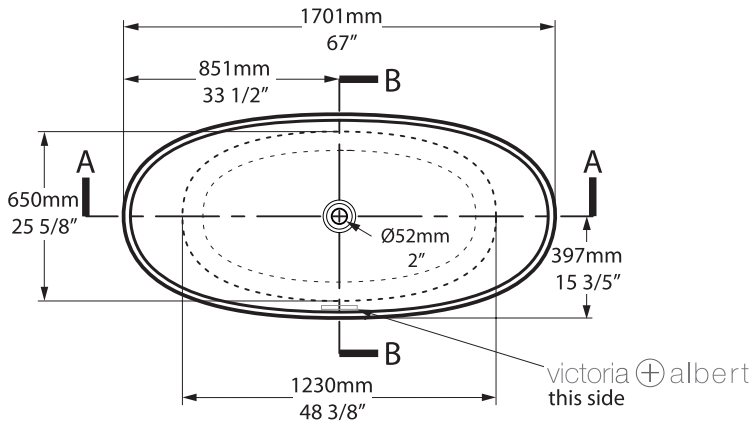

INN-N-xx-NO

Top view

Front view

Side view

Section BB
Shown with K17 waste kit

Section AA

*All measurements subject to +/-5% tolerance
*Overflow hole not drilled

l = 1701mm / 67"
w = 793mm / 31 1/4"
h = 614mm / 24 1/8"