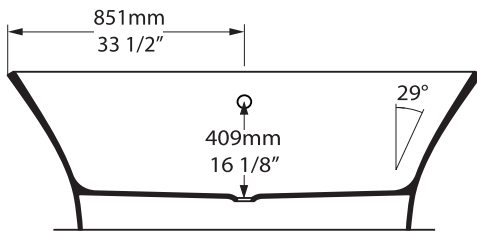

INN-N-xx-NO

Top view

Front view

Side view

Section BB
Shown with K17 waste kit

Section AA

*All measurements subject to +/-5% tolerance
*Overflow hole not drilled

l = 1701mm / 67"
w = 793mm / 31 1/4"
h = 614mm / 24 1/8"

400mm	392 KG	310 ltr
250mm	254 KG	172 ltr
	82 KG	0 ltr