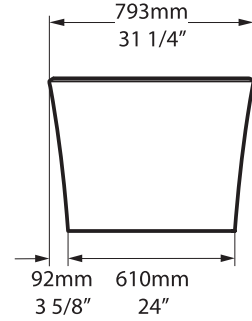

INN-N-xx-NO

Top view

Front view

Side view

Section BB
Shown with K17 waste kit

Section AA

*All measurements subject to +/-5% tolerance
*Overflow hole not drilled

l = 1701mm / 67"
w = 793mm / 31 1/4"
h = 614mm / 24 1/8"

400mm	392 KG	310 ltr
250mm	254 KG	172 ltr
	82 KG	0 ltr