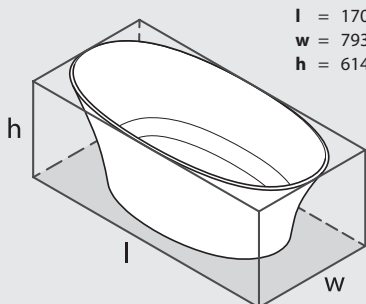

INN-N-xx-NO

Top view

Front view

Side view

Section BB
Shown with K17 waste kit

Section AA

*All measurements subject to +/-5% tolerance
*Overflow hole not drilled

l = 1701mm / 67"
w = 793mm / 31 1/4"
h = 614mm / 24 1/8"

400mm	392 KG	310 ltr
250mm	254 KG	172 ltr
	82 KG	0 ltr