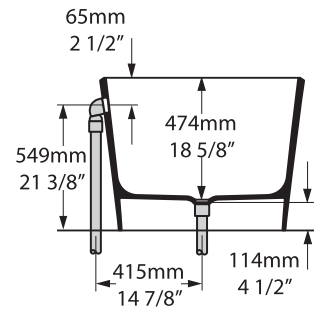

INN-N-xx-NO

Top view

Front view

Side view

Section BB
Shown with K17 waste kit

Section AA

*All measurements subject to +/-5% tolerance
*Overflow hole not drilled

l = 1701mm / 67"
w = 793mm / 31 1/4"
h = 614mm / 24 1/8"

400mm	392 KG	310 ltr
250mm	254 KG	172 ltr
	82 KG	0 ltr