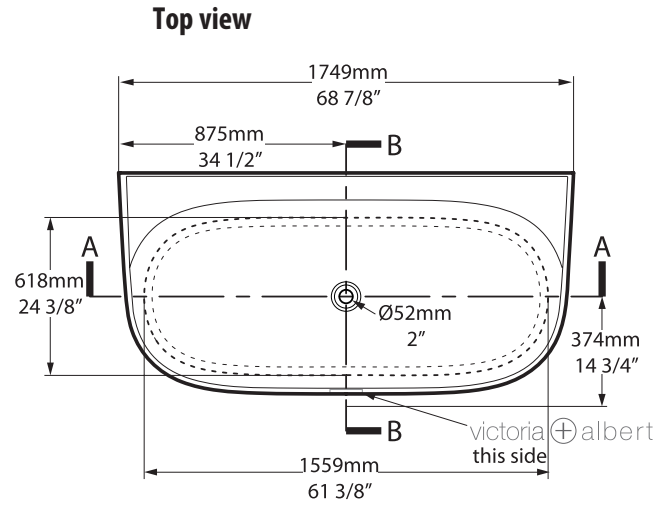

Eldon

ELD-N-SW-NO / ELD-N-SW-OF

Side view